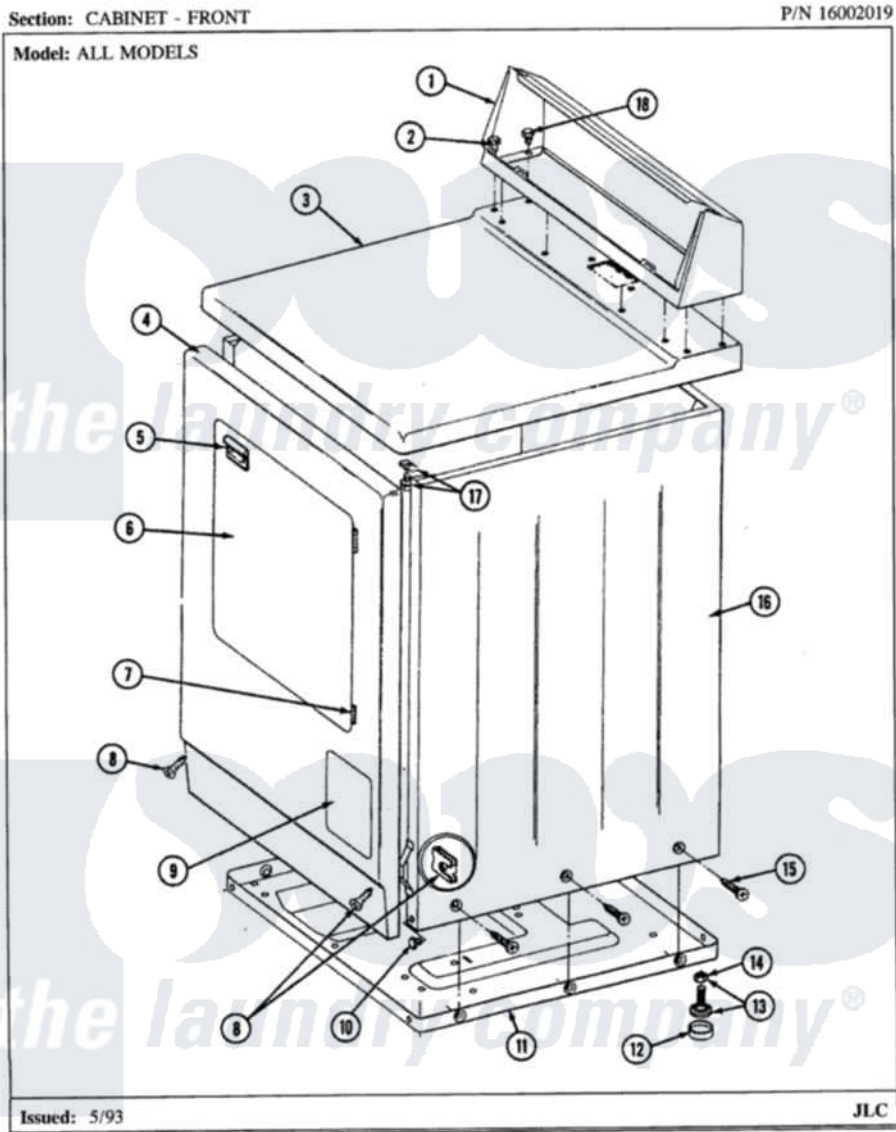

Maytag LDG8200ABE 01 - CABINET-FRONT

Maytag Residential Maytag LDG8200ABE Dryer Parts Parts Diagram 01 - CABINET-FRONT
 Click on the part number to view part

Item	Original Part Number	Replaced By	Status	Part Description
1	Y305193			Console
2	Y313559			Screw
3	307104			Top Cover Assembly
4	Y307998			Front Panel
5	314946			Handle White
6	314966			Panel, Outer
"	Y307111		Not Available	DOOR ASSY. COMPLETE (WHT)
7	307099	33001230		Hinge, Door
8	204439			Screw And Fstner Assembly
9	302542		Not Available	PART NOT USED. (DG ONLY)
10	Y310632	1163839		Screw
11	Y303361		Not Available	BASE ASSY. (UPPER & LOWER)
12	Y314137			Foot, Rubber
13	Y305086			Adjustable Leg And Nut
14	Y052740	62739		Nut, Lock

15	213007		Xfor Cabinet See Cabinet, Back
16	307124		Cabinet
17	204445		Screw And Fastener Assembly
18	211294	90767	Screw, 8A X 3/8 HeX Washer Head Tapping