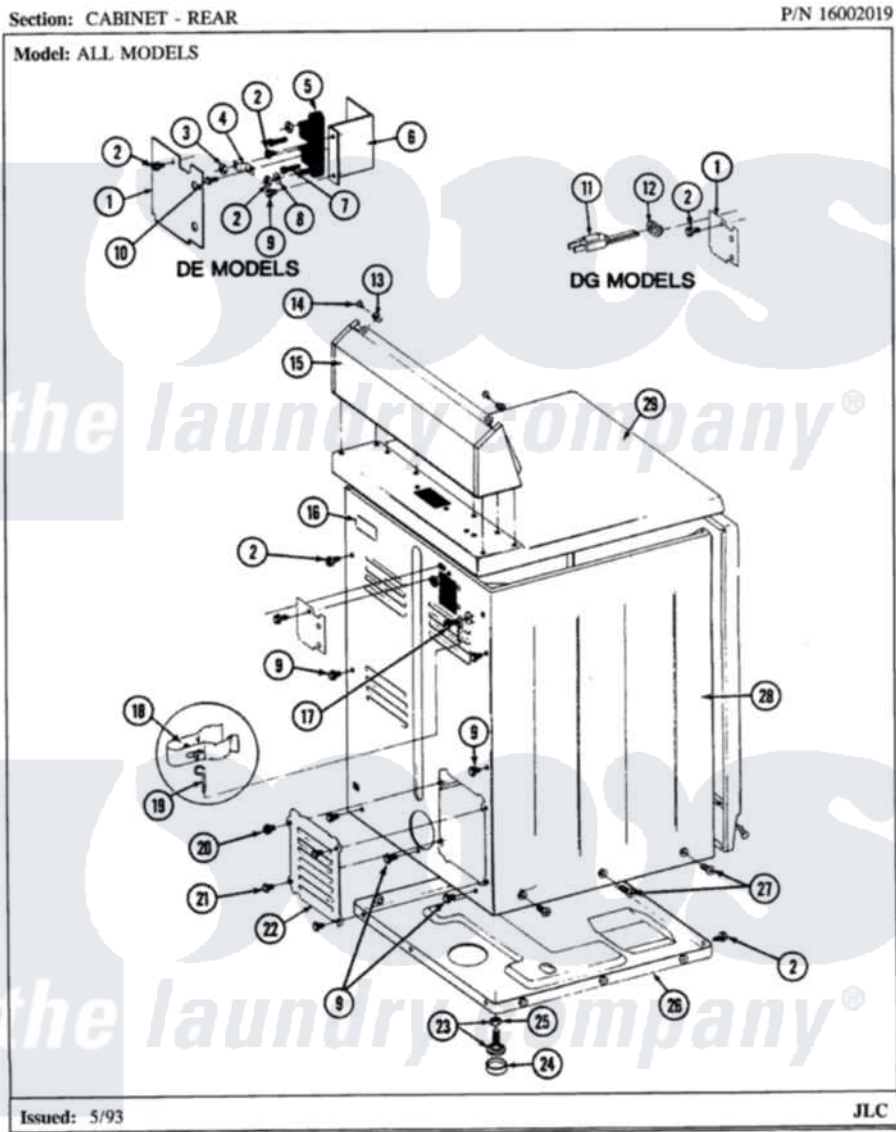

Maytag LDG8200ABE 02 - CABINET-REAR

Maytag [Residential Maytag LDG8200ABE Dryer Parts](#) Parts Diagram 02 - CABINET-REAR
 Click on the part number to view part

Item	Original Part Number	Replaced By	Status	Part Description
1	Y312905		Not Available	COVER, TERMINAL
2	Y313561			Screw---NA
9	Y310632	1163839		Screw
11	302521		Not Available	CORD, POWER PART NOT USED-GAS MODELS ONLY
12	211881			Grommet, Cord Part Not Used-Gas Models Only
13	215075			Fastener, Control Panel To Console
14	210932			Screw, No.8 X 9/16 Ctsk Note: Screw, Inlet Duct
15	Y305193			Console
16	214519			LABEL, ELECTRICAL INSTR. PART NOT USED-GAS MODELS ONLY
17	303846	22003781		Screw, Ground Strap
18	301548			Clamp, Ground Wire
19	311155			Ground Wire And Clamp
20	Y313559			Screw

21	211294	90767	Screw, 8A X 3/8 HeX Washer Head Tapping
22	Y312951	Not Available	ACCESS COVER, BACK
23	Y305086		Adjustable Leg And Nut
24	Y314137		Foot, Rubber
25	Y052740	62739	Nut, Lock
26	Y303361	Not Available	BASE ASSY. (UPPER & LOWER)
27	213077	Not Available	CAP FOR TIMER KNOB
28	307124		Cabinet
29	307104		Top Cover Assembly