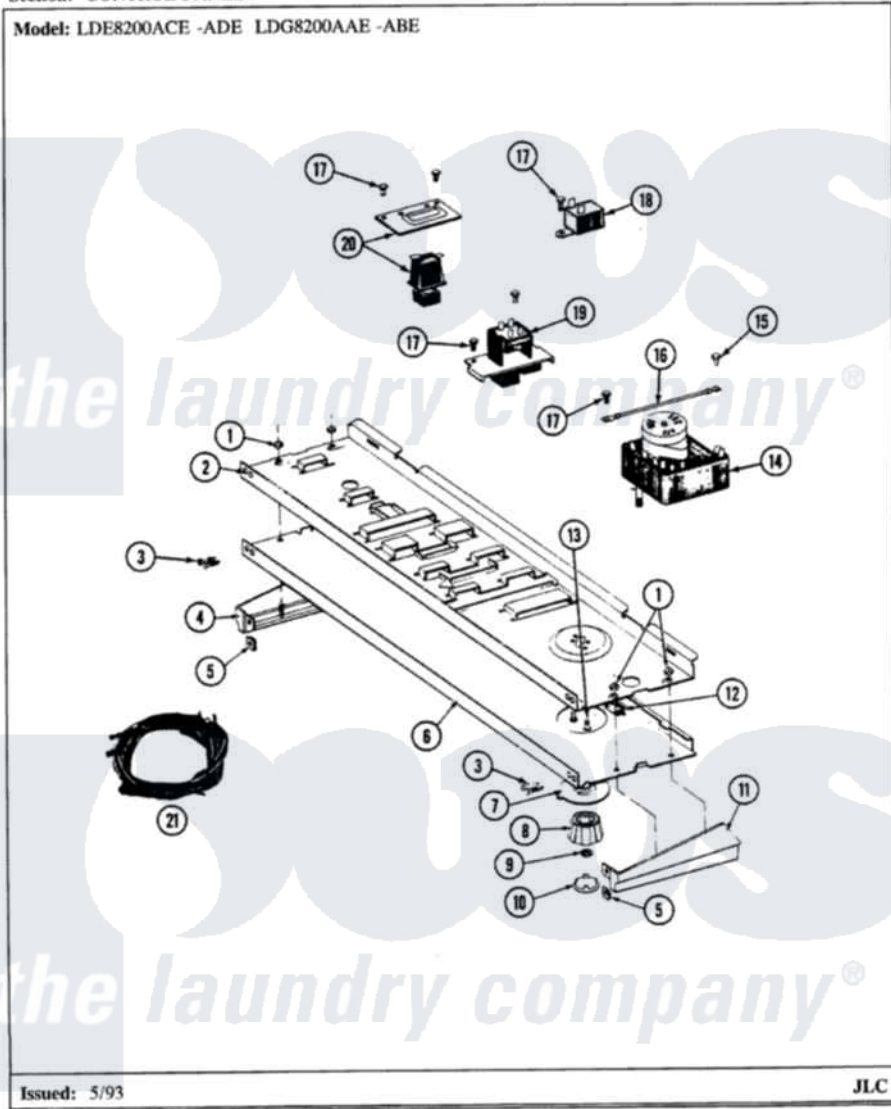

Maytag LDG8200ABE 03 - CONTROL PANEL

Section: CONTROL PANEL

P/N 16002019

Model: LDE8200ACE -ADE LDG8200AAE -ABE

Issued: 5/93

JLC

Maytag [Residential Maytag LDG8200ABE Dryer Parts](#) Parts Diagram 03 - CONTROL PANEL

[Click on the part number to view part](#)

Item	Original Part Number	Replaced By	Status	Part Description
1	214872			Palnut, End Cap Note: Nut, Lamp Holder
2	314184			Back Up Plate
3	210932			Screw, No.8 X 9/16 Ctsk Note: Screw, Inlet Duct
4	308469		Not Available	END CAP L.H.
5	214894			Fastener, End Cap
6	308646		Not Available	CONTROL PANEL
7	315438		Not Available	SKIRT, TIMER DIAL
8	315422	33001255		Knob, Timer
9	312273			Nut, Control Knob
10	216057		Not Available	CAP, KNOB
11	Y308470			End Cap RH
12	214897			Pad, Control Panel
13	315317	488234		Screw 8-32 X 1/4
14	Y308220		Not Available	TIMER
15	211204	00767		Screw, 8A X 3/8 HeX Washer

15	211234	30707		Head Tapping
16	204807			Ground Wire, Supp. Plte To Top Cover
17	211168	W10139210		Screw, 8-18 X 5/16
18	305205	694419		Mini-Buzzer
19	308467		Not Available	SWITCH, TEMPERATURE
20	308468	307305		Switch Push To Start
21	Y308492			Harness, Wire
"	308333			Wire Harness
22	315224		Not Available	MANUAL, USE & CARE (FCH)