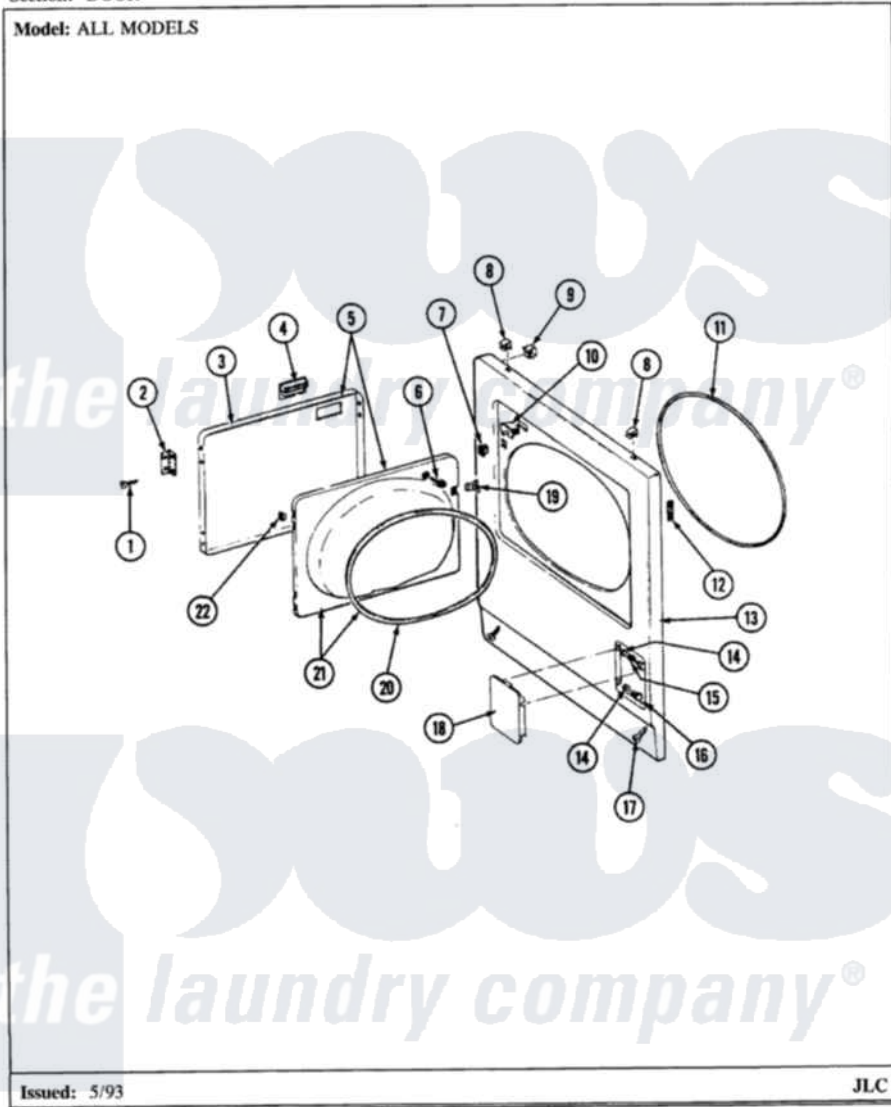

Maytag LDG8200ABE 04 - DOOR

Section: DOOR

P/N 16002019

Model: ALL MODELS

Issued: 5/93

JLC

Maytag [Residential Maytag LDG8200ABE Dryer Parts](#) Parts Diagram 04 - DOOR

[Click on the part number to view part](#)

Item	Original Part Number	Replaced By	Status	Part Description
1	Y314062			Screw, Door Hinge And Panel
2	307099	33001230		Hinge, Door
3	314966			Panel, Outer
4	314946			Handle White
5	Y307111		Not Available	DOOR ASSY. COMPLETE (WHT)
6	312960	489355		Screw, 8 X 1/2
7	306436			Door Latch Kit-W
8	212982	22001650		Fastener, Spring
9	Y310376			Clip, Door Switch Harness
10	Y305753	W10169313		Switch-Dor
11	314937			Seal, Front Panel
12	Y313907			Fastener, Twin
13	Y307998			Front Panel
14	312301		Not Available	BUSHING FOR ACCESS STUD
15	312360			Sleeve, Access Panel Stud

15	312309			Part Not Used
16	212949	22001866		Screw, Relay
17	204439			Screw And Fstner Assembly
18	302542		Not Available	PART NOT USED. (DG ONLY)
19	314936	33001305		Strike, Door
20	314935	33001192		Seal, Door
21	307098		Not Available	DOOR, INNER (W/SEAL)
22	315441		Not Available	LABEL, INSTRUCTION CANADA
"	Y313910			Clip, Door Liner To Outer Panel