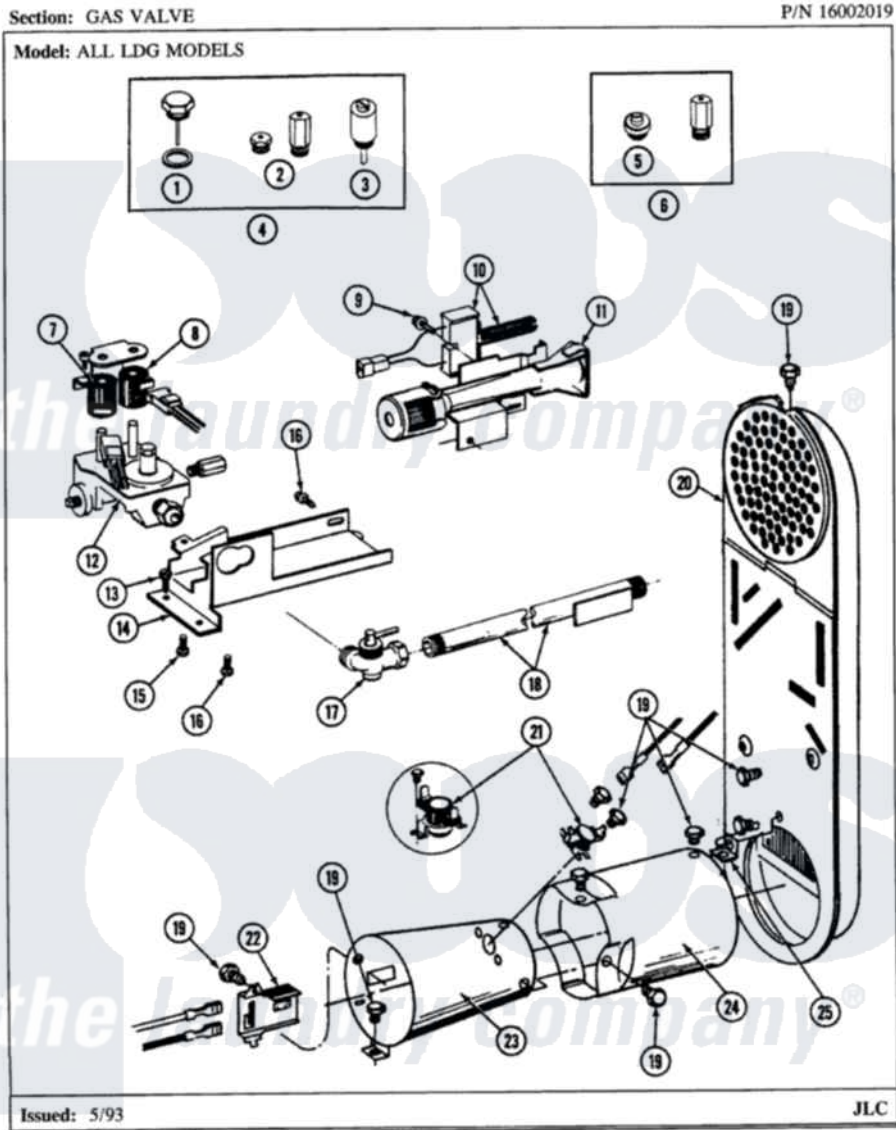

Maytag LDG8200ABE 05 - GAS VALVE

Maytag [Residential Maytag LDG8200ABE Dryer Parts](#) Parts Diagram 05 - GAS VALVE
 Click on the part number to view part

Item	Original Part Number	Replaced By	Status	Part Description
1	302810			Screw Assembly - Blue Block Ope
2	305861		Not Available	MAIN BURNER ORIFICE KIT-LPG
3	306184		Not Available	PLUG, BLOCKING (LPG REGULATOR)
4	Y306195	MAL9000AXX		LP Gas Con
5	314602	694424		Leak, Limiter
6	306204	33002924		Gas Conv K
7	306106			Coil, Holding And Booster-W
8	306105	694540		Coil, 60 Hz
9	304971			Screw Note: Screw, Igniter
10	304970	4391996		Ignitor
11	304974	33002793		Burner Assembly
12	306176			Valve, Gas
13	Y313561			Screw----NA
14	314566			Gas Control Bracket

15	314082	90767	Screw, 8A X 3/8 HeX Washer Head Tapping
16	Y313559		Screw
17	Y303349		Angle Shut-Off, Gas Valve
18	Y303383	33001735	Pipe And Bracket Assembly Series 18 Not Needed Use Vavle
19	211294	90767	Screw, 8A X 3/8 HeX Washer Head Tapping
20	Y308504	Not Available	INLET DUCT ASSEMBLY
21	303395		Thermostat, Hi-Limit
22	Y303377	338906	Radiant, Sensor
23	Y308548		Combustion Cone Assembly
24	Y303841		Cone, Extension
25	Y312890		Retainer, Heater Chamber