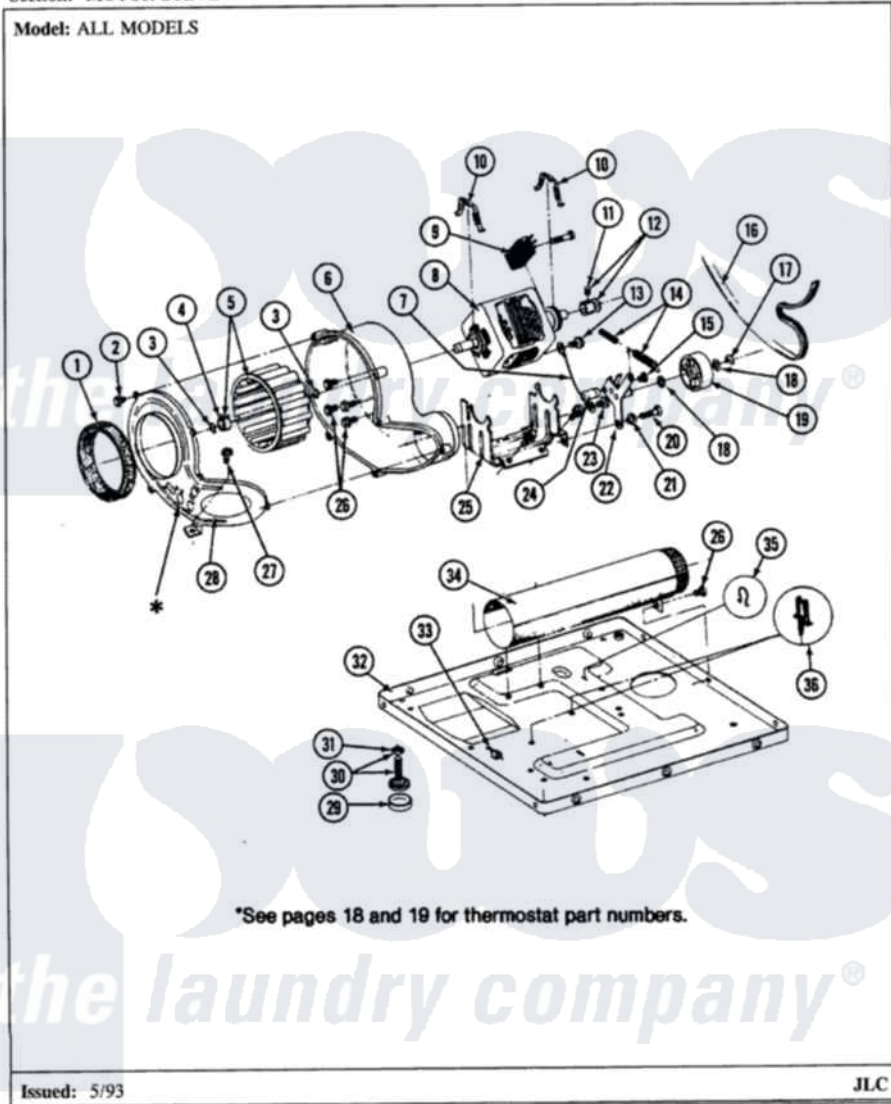

Maytag LDG8200ABE 06 - MOTOR DRIVE

Section: MOTOR DRIVE

P/N 16002019

Model: ALL MODELS

Maytag [Residential Maytag LDG8200ABE Dryer Parts](#) Parts Diagram 06 - MOTOR DRIVE

[Click on the part number to view part](#)

Item	Original Part Number	Replaced By	Status	Part Description
1	Y312901			Seal, Housing Cover
2	Y312961	W10116751		Screw
3	410233	9703438		Ring-Retrn
4	312967			Clamp, Blower Housing
5	Y303836			Blower Wheel Assembly And Clamp
6	Y312893			Housing, Blower
7	901220			Ground Wire
8	Y303358	W10410999		Motor-Drive
9	306207		Not Available	(PROD. No.303358-8 & No.303358-9)
"	Y303877		Not Available	SWITCH, MOTOR EXTERNAL START No.303358-2, No.303358-4, 303358-7
"	Y303879			Switch, Motor External Start
10	Y015825			Clip, Motor To Motor Support
11	Y053241			Set Screw, Motor Pulley
12	Y305185	6-3051850		Pulley- MO

13	910343	488234	Screw 8-32 X 1/4
14	Y303945		IDLER SPRING ASSY. W/PLUG
15	Y312961	W10116751	Screw
16	Y312959		Poly "V" Belt For Tumbler
17	312958	354987	Ring, Retaining
18	Y312527		Washer, Idler Shaft
19	Y303705	6-3037050	Pulley- ID
20	Y014874		Screw, Idler Arm And Sleeve
21	Y312894	315772	Sleeve, Idler Arm
22	Y303363	6-3033630	Idler Arm
23	211294	90767	Screw, 8A X 3/8 HeX Washer Head Tapping
24	Y313582	W10116756	Spacer
25	312897		Not Available SUPPORT, MOTOR
26	Y310632	1163839	Screw
27	Y313561		Screw----NA
28	314846		Cover, Blower Housing
29	Y314137		Foot, Rubber
30	Y305086		Adjustable Leg And Nut
31	Y052740	62739	Nut, Lock
32	Y303361		Not Available BASE ASSY. (UPPER & LOWER)
33	Y310376		Clip, Door Switch Harness
34	Y303442		EXHAUST DUCT ASSEMBLY
35	410490		Spring, Retainer Wire Harness
36	Y313262	W10116752	Retainer-