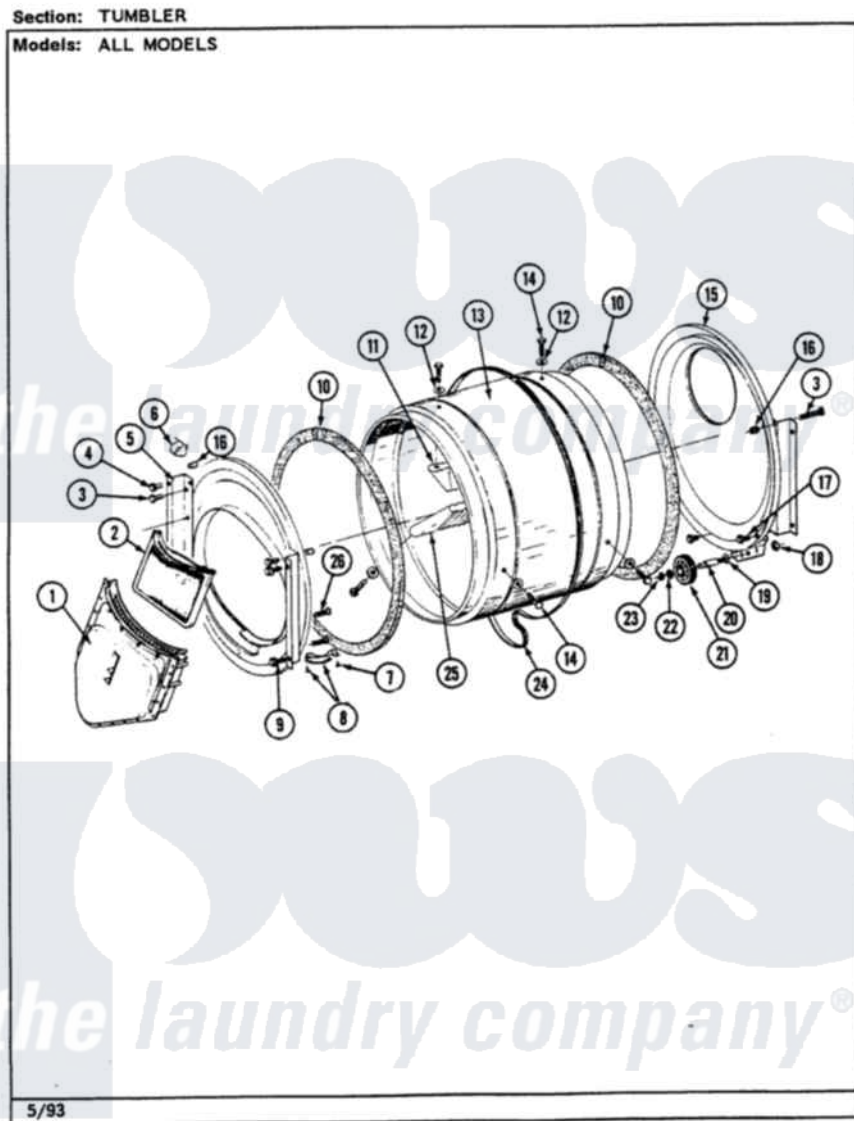

# Maytag LDG8200ABE 08 - TUMBLER

Maytag [Residential Maytag LDG8200ABE Dryer Parts](#) Parts Diagram 08 - TUMBLER  
Click on the part number to view part

Item	Original Part Number	Replaced By	Status	Part Description
1	Y307112	<a href="#">33001016</a>		Outlet Duct Assembly
2	Y307107	<a href="#">33002970</a>		Lint Filte
3	313764		Not Available	SCREW
4	<a href="#">Y313561</a>			Screw----NA
5	307109	<a href="#">33001179</a>		Front, Tumbler
6	<a href="#">Y310376</a>			Clip, Door Switch Harness
7	<a href="#">210720</a>			Rivet, Bearing To Tumbler Frmt
8	<a href="#">306508</a>			Tumbler Bearing Kit ----W
9	Y310632	<a href="#">1163839</a>		Screw
10	<a href="#">314820</a>			Seal, Tumbler
11	314803	<a href="#">33001012</a>		Baffle
12	<a href="#">314158</a>			Washer, Baffle To Tumbler
13	314802		Not Available	TUMBLER W/OUT BAFFLES
"	306663		Not Available	TUMBLER W/BAFFLES
14	<a href="#">Y310759</a>			Screw, Tumbler Baffles
15	Y308544	<a href="#">33001178</a>		Back, Tumbler

16	313915	<a href="#">31-3915</a>	Tech Sheet
17	211294	<a href="#">90767</a>	Screw, 8A X 3/8 HeX Washer Head Tapping
18	312538	<a href="#">33001443</a>	Nut, Hex
19	Y313347	<a href="#">312535</a>	Washer, Vault Mounting Brk.
20	Y312948	<a href="#">6-3129480</a>	Shaft- Tumbler
21	Y303373	<a href="#">12001541</a>	Drum Roller/Washer Assembly--W
22	<a href="#">312535</a>		Washer, Vault Mounting Brk.
23	410233	<a href="#">9703438</a>	Ring-Retrn
24	<a href="#">Y312959</a>		Poly "V" Belt For Tumbler
25	314804	<a href="#">33001004</a>	Baffle, Tall
26	Y314110	<a href="#">33002917</a>	Screw, No.10-16