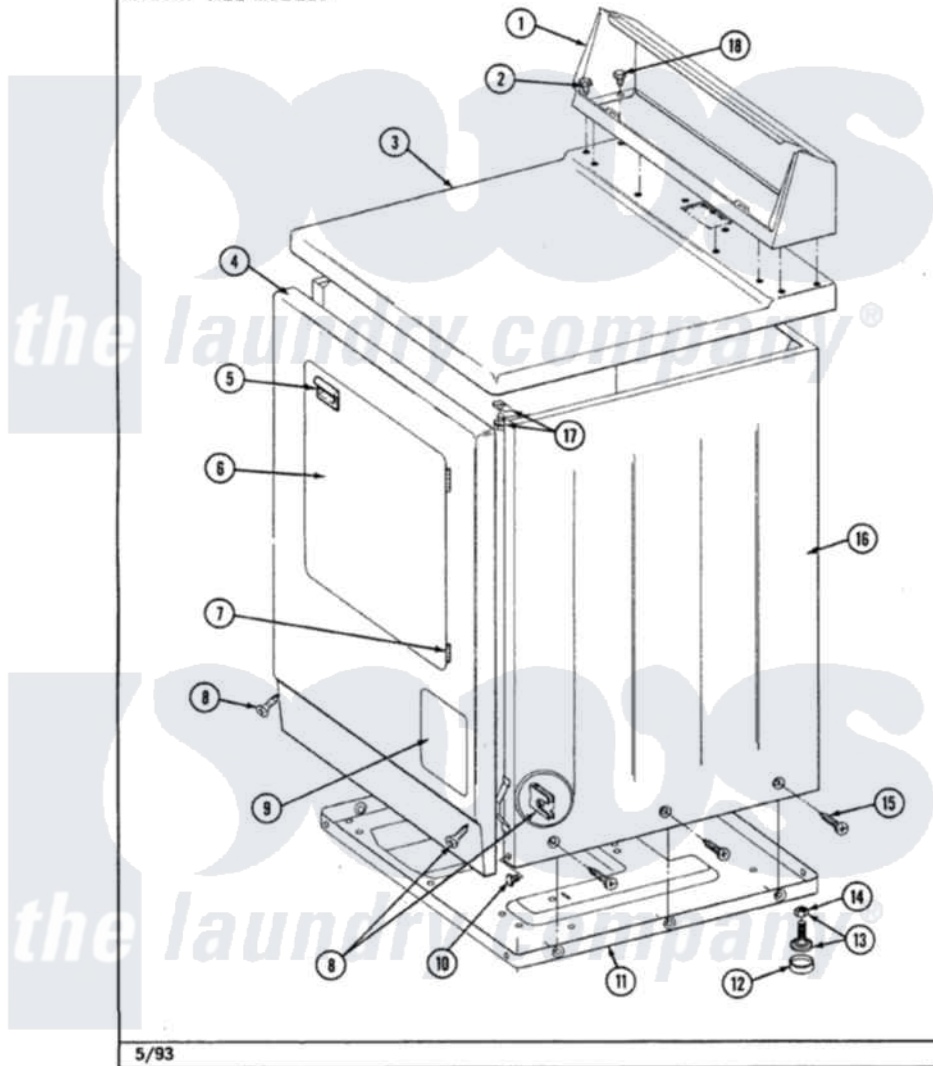

Maytag LDG8200ABL 01 - CABINET (FRONT
LDG8200AAW,AAL,ABL,ABW)

Section: CABINET-FRONT

P/N 1600028

Models: ALL MODELS

5/93

Maytag Residential Maytag LDG8200ABL Dryer Parts Parts Diagram 01 - CABINET (FRONT
LDG8200AAW,AAL,ABL,ABW)

Click on the part number to view part

Item	Original Part Number	Replaced By	Status	Part Description
1	305193L			Console
2	Y313559			Screw
3	307104L			Top Cover Assembly
4	307998L			Front Panel---NA
5	314972			Handle Door ALM
6	314966L		Not Available	DOOR PANEL ALMOND
"	307111L	308061L		Door Assembly---NA
7	307099	33001230		Hinge, Door
8	204439			Screw And Fstner Assembly
9	302542L		Not Available	PART NOT USED. (DG ONLY)
10	Y310632	1163839		Screw
11	Y303361		Not Available	BASE ASSY. (UPPER & LOWER)
12	Y314137			Foot, Rubber
13	Y305086			Adjustable Leg And Nut

14	Y052740	62739	Nut, Lock
15	213007		Xfor Cabinet See Cabinet, Back
16	307124L	Not Available	CABINET ASSY ALMOND
17	204445		Screw And Fastener Assembly
18	211294	90767	Screw, 8A X 3/8 HeX Washer Head Tapping