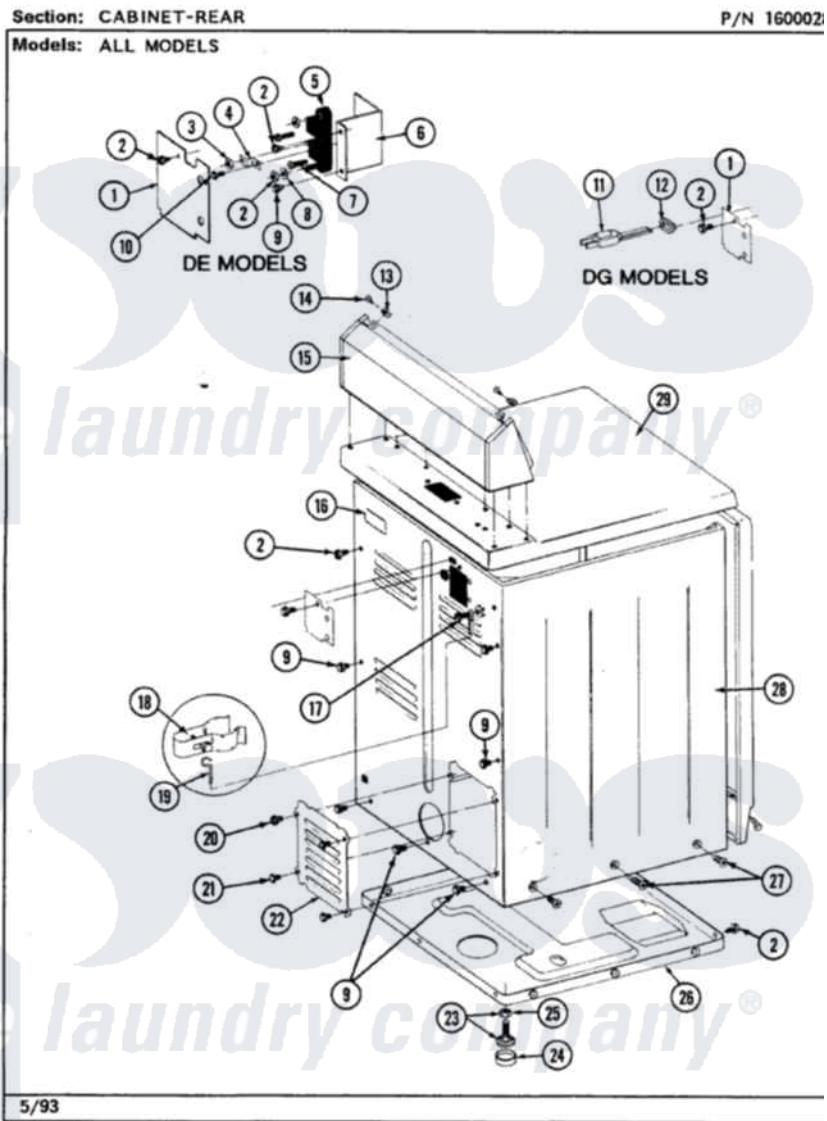

Maytag LDG8200ABL 02 - CABINET (REAR LDG8200AAW,AAL,ABL,ABW)

Maytag [Residential Maytag LDG8200ABL Dryer Parts](#) Parts Diagram 02 - CABINET (REAR LDG8200AAW,AAL,ABL,ABW)
Click on the part number to view part

Item	Original Part Number	Replaced By	Status	Part Description
1	Y312905		Not Available	COVER, TERMINAL
2	Y313561			Screw---NA
9	Y310632	1163839		Screw
11	302521		Not Available	CORD, POWER PART NOT USED-GAS MODELS ONLY
12	211881			Grommet, Cord Part Not Used-Gas Models Only
13	215075			Fastener, Control Panel To Console
14	210932			Screw, No.8 X 9/16 Ctsk Note: Screw, Inlet Duct
15	305193L			Console
16	214519			LABEL, ELECTRICAL INSTR. PART NOT USED-GAS MODELS ONLY
17	303846	22003781		Screw, Ground Strap
18	301548			Clamp, Ground Wire
19	311155			Ground Wire And Clamp

20	Y313559		Screw
21	211294	90767	Screw, 8A X 3/8 HeX Washer Head Tapping
22	Y312951	Not Available	ACCESS COVER, BACK
23	Y305086		Adjustable Leg And Nut
24	Y314137		Foot, Rubber
25	Y052740	62739	Nut, Lock
26	Y303361	Not Available	BASE ASSY. (UPPER & LOWER)
27	213077	Not Available	CAP FOR TIMER KNOB
28	307124L	Not Available	CABINET ASSY ALMOND
29	307104L		Top Cover Assembly