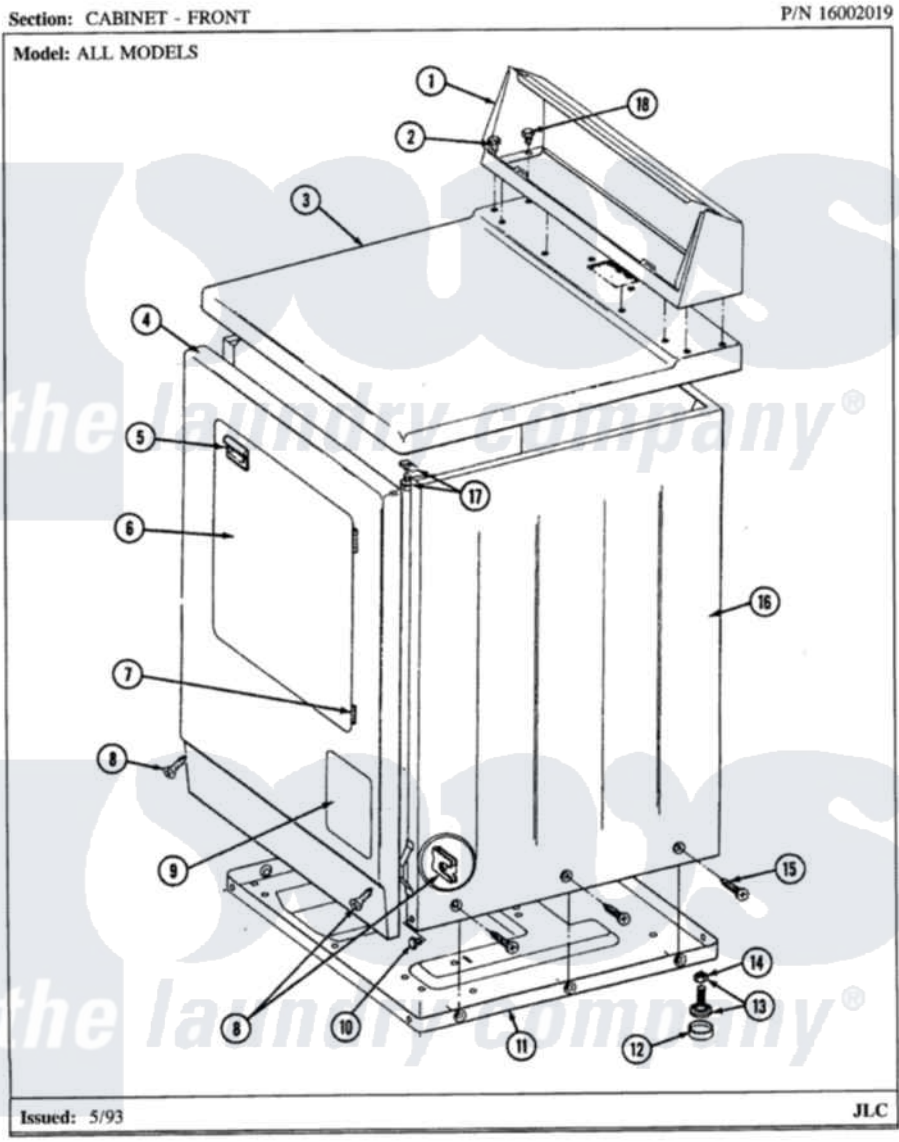

# Maytag LDG8200ABL 03 - CABINET-FRONT

Maytag Residential Maytag LDG8200ABL Dryer Parts Parts Diagram 03 - CABINET-FRONT  
 Click on the part number to view part

Item	Original Part Number	Replaced By	Status	Part Description
1	<a href="#">Y305193</a>			Console
2	<a href="#">Y313559</a>			Screw
3	<a href="#">307104</a>			Top Cover Assembly
5	<a href="#">314946</a>			Handle White
6	<a href="#">314966</a>			Panel, Outer
"	Y307111		Not Available	DOOR ASSY. COMPLETE (WHT)
7	307099	<a href="#">33001230</a>		Hinge, Door
8	<a href="#">204439</a>			Screw And Fstner Assembly
10	Y310632	<a href="#">1163839</a>		Screw
11	Y303361		Not Available	BASE ASSY. (UPPER & LOWER)
12	<a href="#">Y314137</a>			Foot, Rubber
13	<a href="#">Y305086</a>			Adjustable Leg And Nut
14	Y052740	<a href="#">62739</a>		Nut, Lock
15	<a href="#">213007</a>			Xfor Cabinet See Cabinet, Back

16

[307124](#)

Cabinet

17

[204445](#)

Screw And Fastener Assembly

18

211294

[90767](#)

Screw, 8A X 3/8 HeX Washer  
Head Tapping