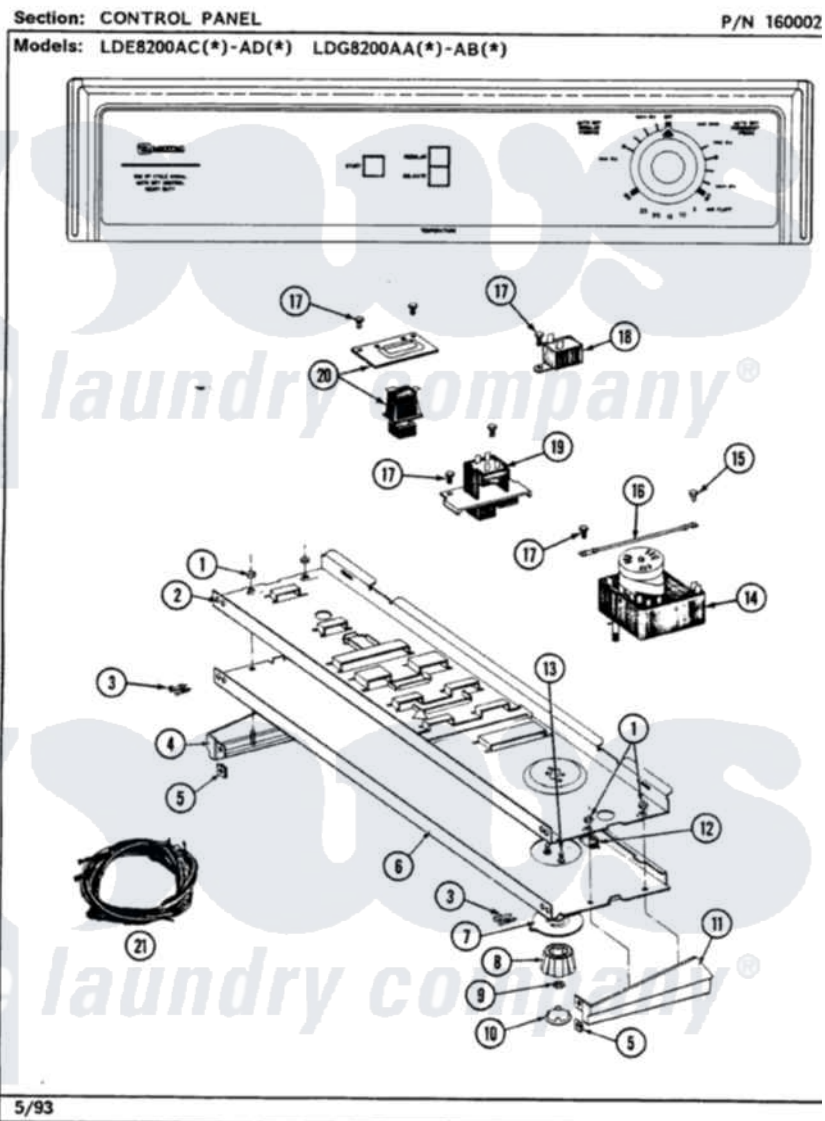

Maytag LDG8200ABL 04 - CONTROL PANEL
(LDG8200AAW,AAL,ABL,ABW)

Maytag [Residential Maytag LDG8200ABL Dryer Parts](#) Parts Diagram 04 - CONTROL PANEL
(LDG8200AAW,AAL,ABL,ABW)
[Click on the part number to view part](#)

Item	Original Part Number	Replaced By	Status	Part Description
1	214872			Palnut, End Cap Note: Nut, Lamp Holder
2	314184			Back Up Plate
3	210932			Screw, No.8 X 9/16 Ctsk Note: Screw, Inlet Duct
4	207215		Not Available	END CAP LH
5	214894			Fastener, End Cap
6	308265		Not Available	CONTROL PANEL
7	315042			Dial Skirt
8	315041			Knob, Timer
9	312273			Nut, Control Knob
10	215821		Not Available	CAP, KNOB
11	207216		Not Available	END CAP RH
12	214897			Pad, Control Panel
13	315317	488234		Screw 8-32 X 1/4

14	Y308220		Not Available	TIMER
15	211294	90767		Screw, 8A X 3/8 HeX Washer Head Tapping
16	204807			Ground Wire, Supp. Plte To Top Cover
17	211168	W10139210		Screw, 8-18 X 5/16
18	305205	694419		Mini-Buzzer
19	207365			2 Button Switch
20	307305			Switch Push To Start
21	308333			Wire Harness
"	Y308492			Harness, Wire
22	16000327		Not Available	GUIDE, QUICK REF. - MAYTAG
"	315221		Not Available	MANUAL, USE & CARE
"	315224		Not Available	MANUAL, USE & CARE (FCH)