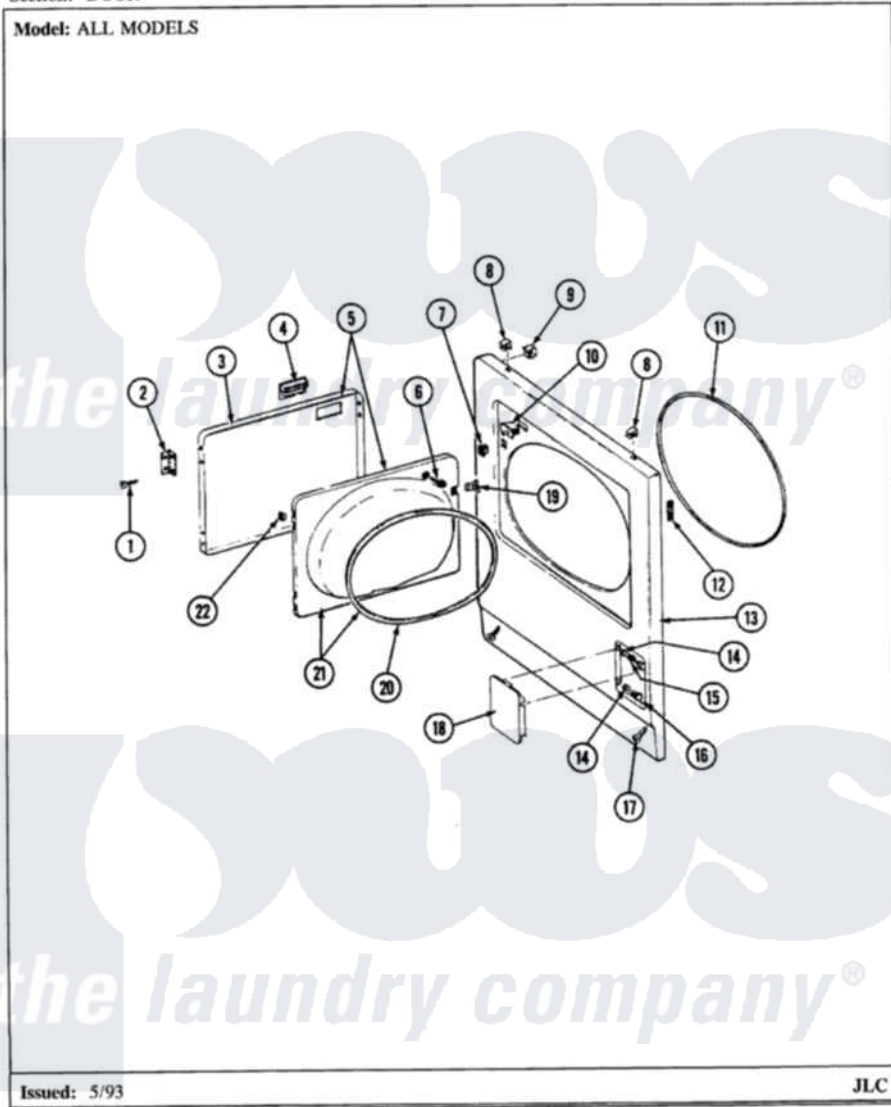

Maytag LDG8200ABL 05 - DOOR

Section: DOOR

P/N 16002019

Model: ALL MODELS

Issued: 5/93

JLC

Maytag [Residential Maytag LDG8200ABL Dryer Parts](#) Parts Diagram 05 - DOOR

[Click on the part number to view part](#)

Item	Original Part Number	Replaced By	Status	Part Description
1	Y314062			Screw, Door Hinge And Panel
2	307099	33001230		Hinge, Door
3	314966			Panel, Outer
4	314946			Handle White
5	Y307111		Not Available	DOOR ASSY. COMPLETE (WHT)
6	312960	489355		Screw, 8 X 1/2
7	306436			Door Latch Kit-W
8	212982	22001650		Fastener, Spring
9	Y310376			Clip, Door Switch Harness
10	Y305753	W10169313		Switch-Dor
11	314937			Seal, Front Panel
12	Y313907			Fastener, Twin
19	314936	33001305		Strike, Door
20	314935	33001192		Seal, Door
21	307098		Not Available	DOOR, INNER (W/SEAL)
				Clip, Door Latch To Outer