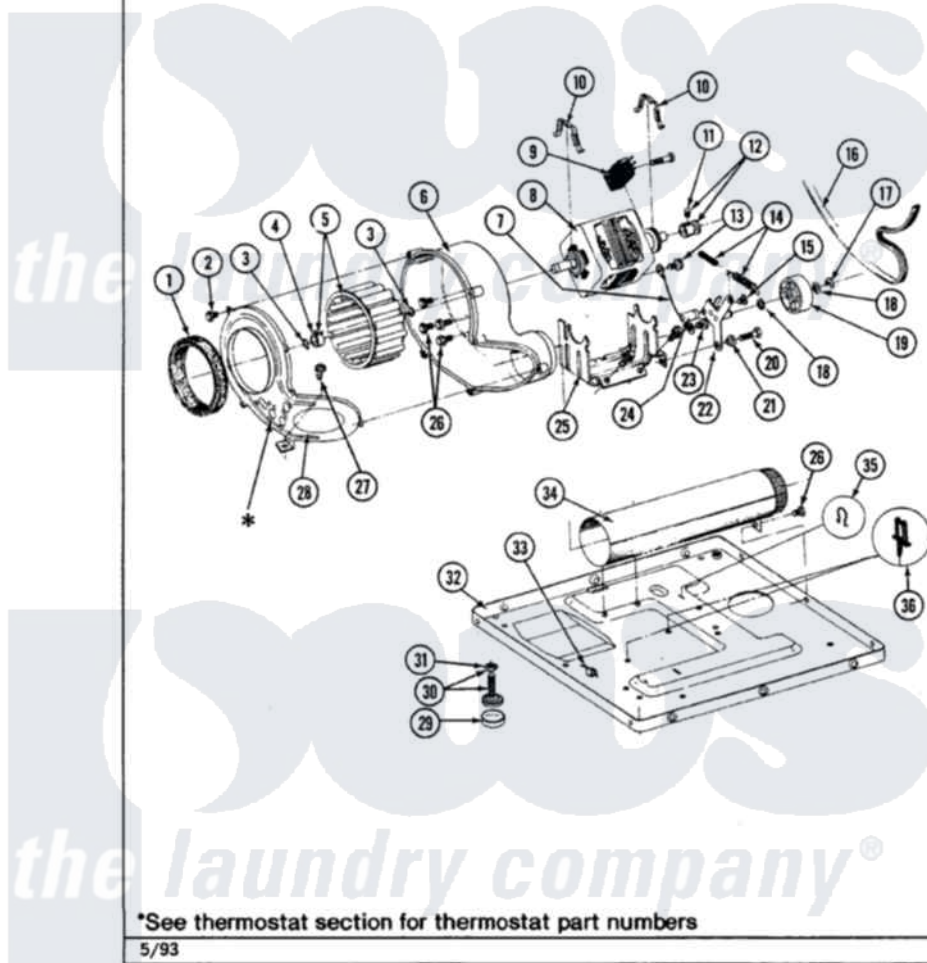

Maytag LDG8200ABL 08 - MOTOR DRIVE (LDG8200AAL,AAW,ABL,ABW)

Section: MOTOR DRIVE

P/N 1600028

Models: ALL MODELS

Maytag [Residential Maytag LDG8200ABL Dryer Parts](#) Parts Diagram 08 - MOTOR DRIVE
(LDG8200AAL,AAW,ABL,ABW)
[Click on the part number to view part](#)

Item	Original Part Number	Replaced By	Status	Part Description
1	Y312901			Seal, Housing Cover
2	Y312961	W10116751		Screw
3	410233	9703438		Ring-Retrn
4	312967			Clamp, Blower Housing
5	Y303836			Blower Wheel Assembly And Clamp
6	Y312893			Housing, Blower
7	901220			Ground Wire
8	Y303358	W10410999		Motor-Drve
9	306207		Not Available	(PROD. No.303358-8 & No.303358-9)
"	Y303877		Not Available	SWITCH, MOTOR EXTERNAL START No.303358-2, No.303358-4, 303358-7
"	Y303879			Switch, Motor External Start
10	Y015825			Clip, Motor To Motor Support
11	Y053241			Set Screw, Motor Pulley

12	Y305185	6-3051850	Pulley- MO
13	910343	488234	Screw 8-32 X 1/4
14	Y303945		IDLER SPRING ASSY. W/PLUG
15	Y312961	W10116751	Screw
16	Y312959		Poly "V" Belt For Tumbler
17	312958	354987	Ring, Retaining
18	Y312527		Washer, Idler Shaft
19	Y303705	6-3037050	Pulley- ID
20	Y014874		Screw, Idler Arm And Sleeve
21	Y312894	315772	Sleeve, Idler Arm
22	Y303363	6-3033630	Idler Arm
23	211294	90767	Screw, 8A X 3/8 HeX Washer Head Tapping
24	Y313582	W10116756	Spacer
25	312897	Not Available	SUPPORT, MOTOR
26	Y310632	1163839	Screw
27	Y313561		Screw---NA
28	314846		Cover, Blower Housing
29	Y314137		Foot, Rubber
30	Y305086		Adjustable Leg And Nut
31	Y052740	62739	Nut, Lock
32	Y303361	Not Available	BASE ASSY. (UPPER & LOWER)
33	Y310376		Clip, Door Switch Harness
34	Y303442		EXHAUST DUCT ASSEMBLY
35	410490		Spring, Retainer Wire Harness
36	Y313262	W10116752	Retainer-