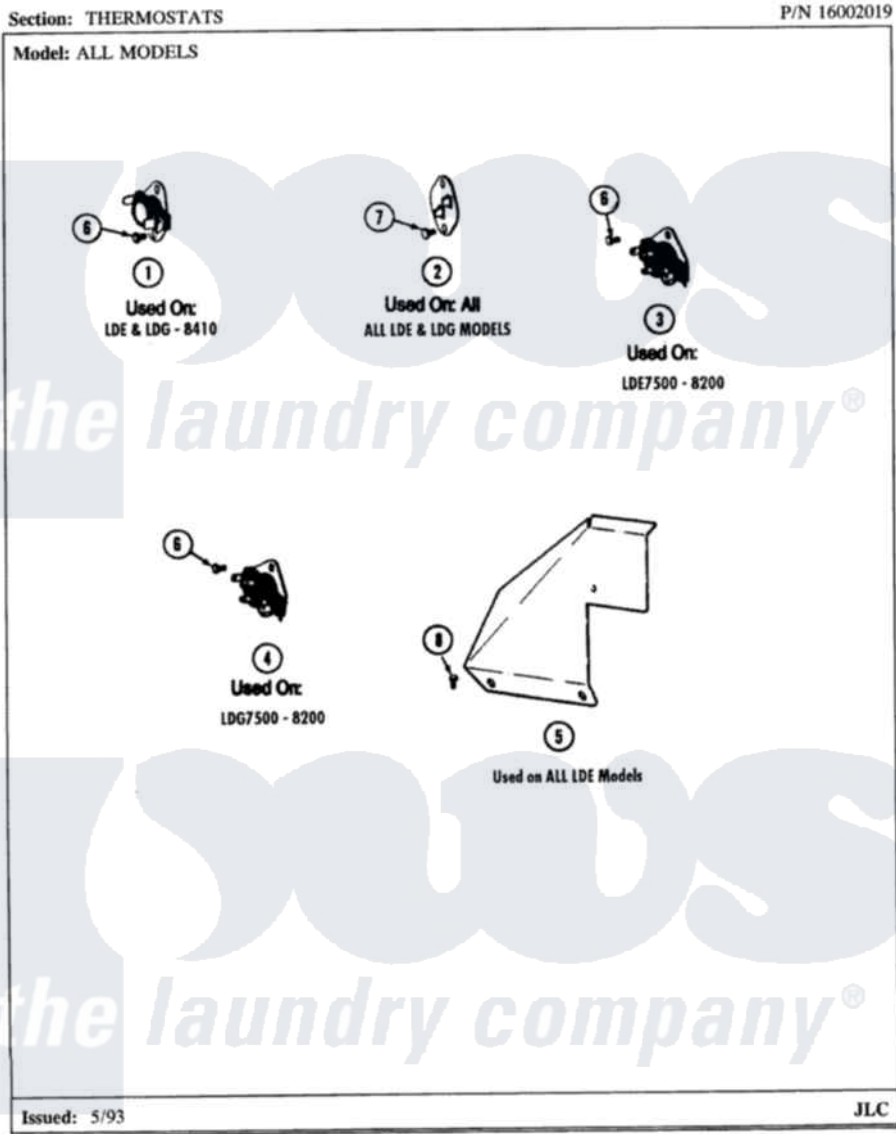

# Maytag LDG8200ABL 09 - THERMOSTATS

Maytag [Residential Maytag LDG8200ABL Dryer Parts](#) Parts Diagram 09 - THERMOSTATS  
 Click on the part number to view part

| Item | Original Part Number    | Replaced By               | Status | Part Description                        |
|------|-------------------------|---------------------------|--------|---|
| 1    | <a href="#">Y304475</a> |                           |        | Cycling Thermostat 140 Deg.             |
| 2    | <a href="#">306604</a>  |                           |        | Cut-Off, Thermal Part Not Used          |
| 6    | 211294                  | <a href="#">90767</a>     |        | Screw, 8A X 3/8 HeX Washer Head Tapping |
| 7    | 314848                  | <a href="#">W10116760</a> |        | Screw                                   |