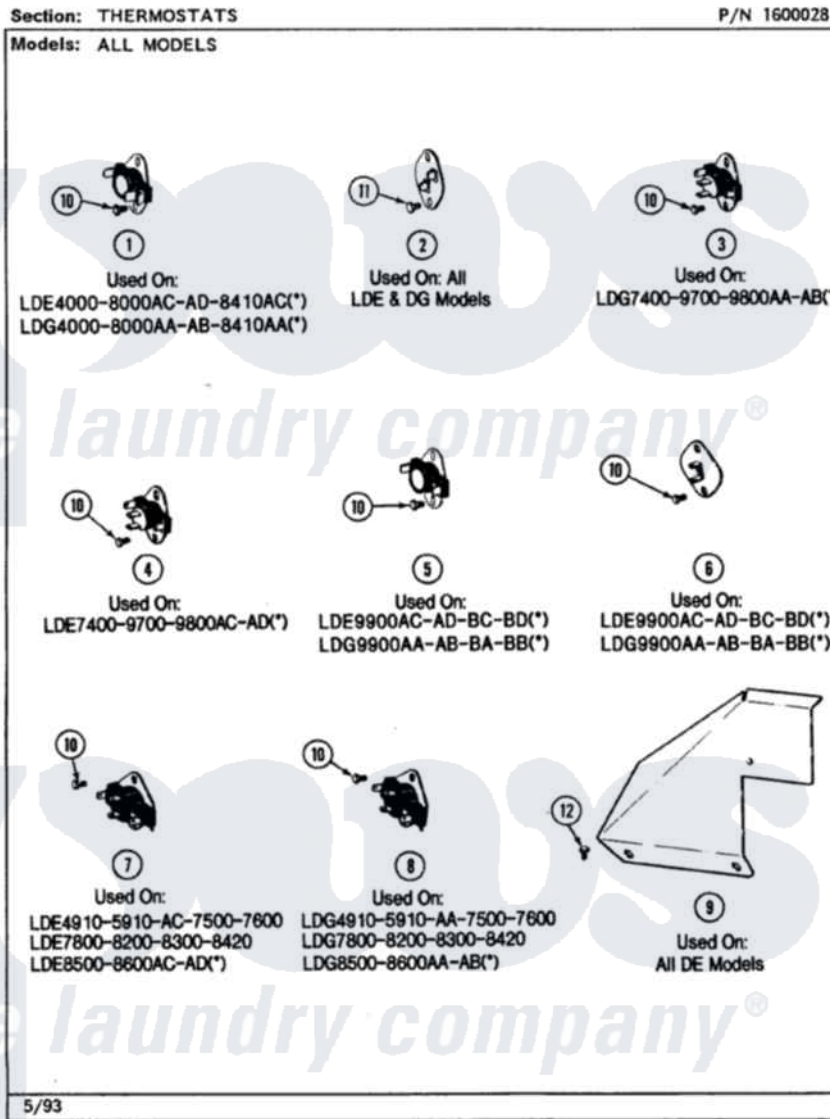

# Maytag LDG8200ABL 10 - THERMOSTATS (LDG8200AAL,AAW,ABL,ABW)

Maytag [Residential Maytag LDG8200ABL Dryer Parts](#) Parts Diagram 10 - THERMOSTATS  
(LDG8200AAL,AAW,ABL,ABW)  
[Click on the part number to view part](#)

Item	Original Part Number	Replaced By	Status	Part Description
1	<a href="#">Y304475</a>			Cycling Thermostat 140 Deg.
2	<a href="#">306604</a>			Cut-Off, Thermal Part Not Used
3	<a href="#">306910</a>			Thermostat, Multi Temp Note: Thermostat
5	<a href="#">307200</a>			Thermostat, Limit
6	<a href="#">307208</a>			Thermistor, Temp. Control
8	<a href="#">307250</a>			Thermostat, Multi-Temp
10	211294	<a href="#">90767</a>		Screw, 8A X 3/8 HeX Washer Head Tapping
11	314848	<a href="#">W10116760</a>		Screw