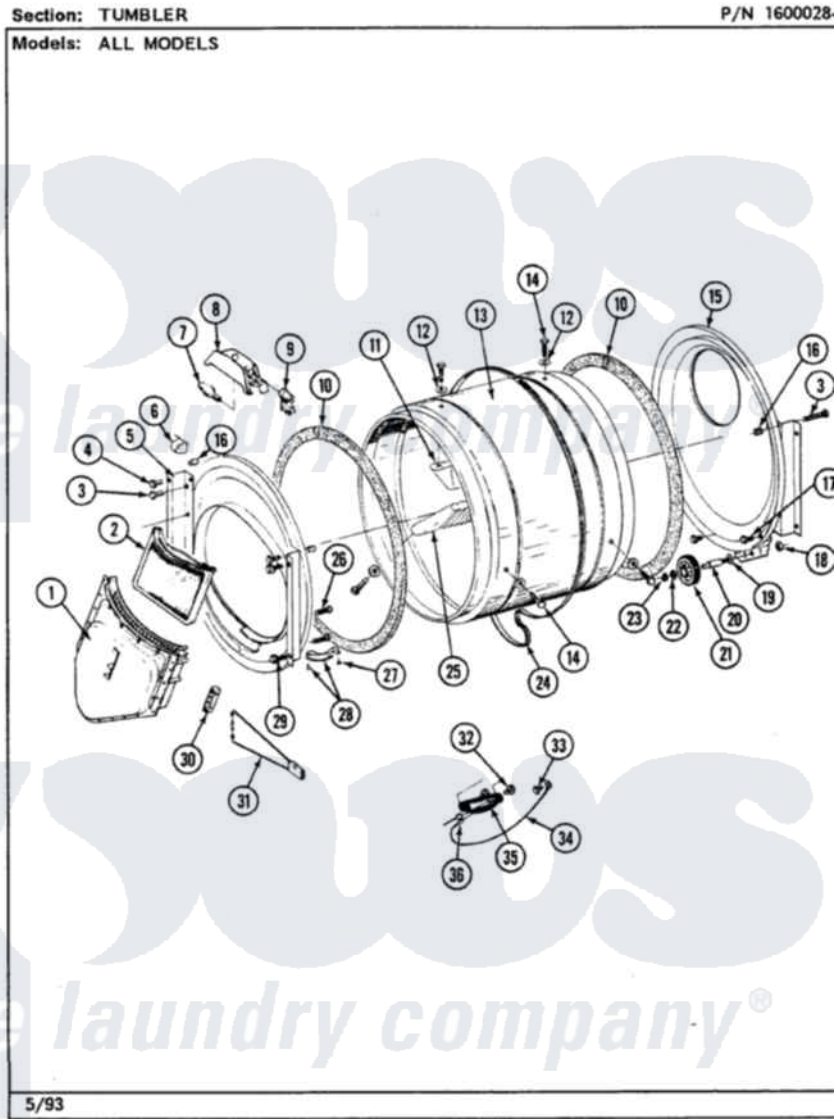

Maytag LDG8200ABL 11 - TUMBLER (LDG8200AAW,AAL,ABL,ABW)

Maytag Residential Maytag LDG8200ABL Dryer Parts Parts Diagram 11 - TUMBLER (LDG8200AAW,AAL,ABL,ABW)
Click on the part number to view part

Item	Original Part Number	Replaced By	Status	Part Description
1	Y307112	33001016		Outlet Duct Assembly
2	Y307107	33002970		Lint Filte
3	313764		Not Available	SCREW
4	Y313561			Screw----NA
5	307109	33001179		Front, Tumbler
6	Y310376			Clip, Door Switch Harness
10	314820			Seal, Tumbler
11	314803	33001012		Baffle
12	314158			Washer, Baffle To Tumbler
13	306663		Not Available	TUMBLER W/BAFFLES
"	314802		Not Available	TUMBLER W/OUT BAFFLES
14	Y310759			Screw, Tumbler Baffles
15	Y308544	33001178		Back, Tumbler
"	Y307114	33001178		Back, Tumbler
16	313915	31-3915		Tech Sheet
17	211294	90767		Screw, 8A X 3/8 HeX Washer Head Tapping

18	312538	33001443	Nut, Hex
19	Y313347	312535	Washer, Vault Mounting Brk.
20	Y312948	6-3129480	Shaft- Tumbler
21	Y303373	12001541	Drum Roller/Washer Assembly--W
22	312535		Washer, Vault Mounting Brk.
23	410233	9703438	Ring-Retrn
24	Y312959		Poly "V" Belt For Tumbler
25	314804	33001004	Baffle, Tall
26	Y314110	33002917	Screw, No.10-16
27	210720		Rivet, Bearing To Tumbler Frnt
28	306508		Tumbler Bearing Kit ---W
29	Y310632	1163839	Screw