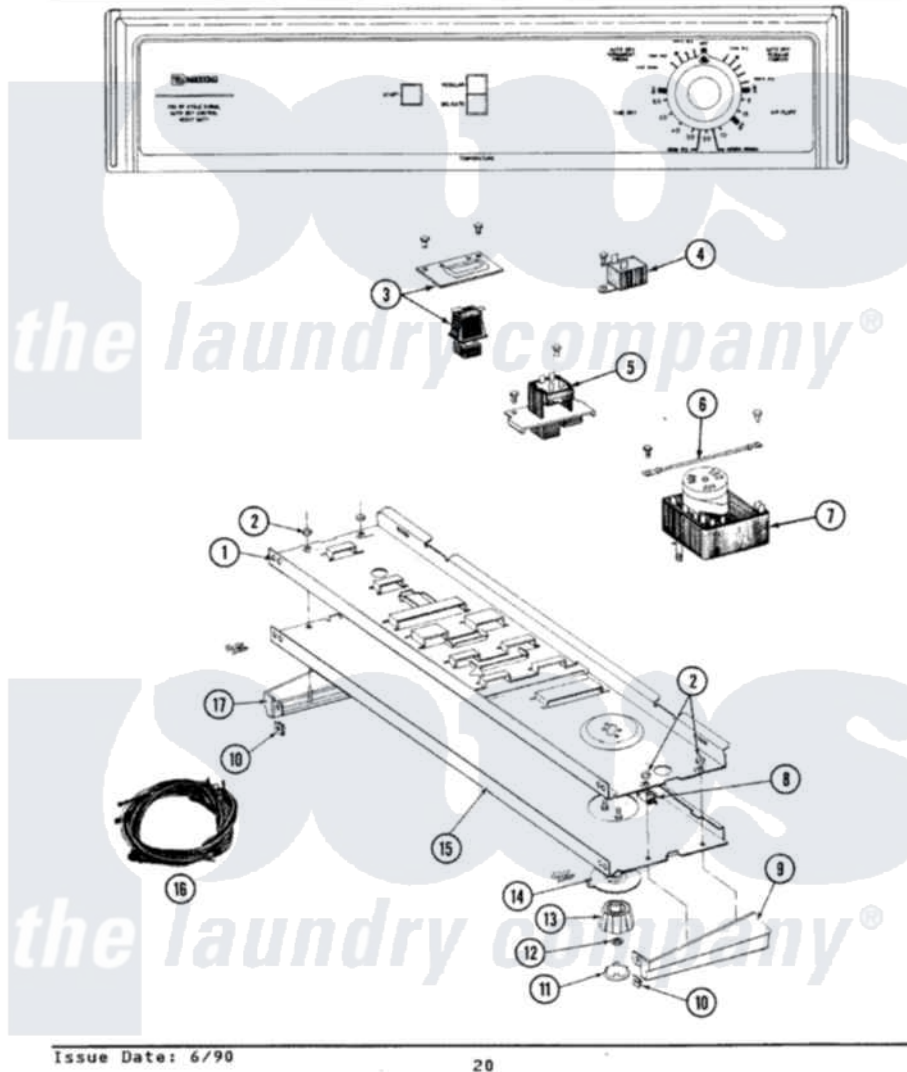

Maytag LDG8300 01 - CONTROL PANEL

SECTION: CONTROL PANEL
MODEL: DE-DG8300

Issue Date: 6/90

20

Maytag [Residential Maytag LDG8300 Dryer Parts](#) Parts Diagram 01 - CONTROL PANEL
Click on the part number to view part

Item	Original Part Number	Replaced By	Status	Part Description
1	314184			Back Up Plate
2	214872			Nut, End Cap Note: Nut, Lamp Holder
3	211168	W10139210		Screw, 8-18 X 5/16
"	307305			Switch Push To Start
4	211168	W10139210		Screw, 8-18 X 5/16
"	305205	694419		Mini-Buzzer
5	207365			2 Button Switch
"	211168	W10139210		Screw, 8-18 X 5/16
6	211294	90767		Screw, 8A X 3/8 HeX Washer Head Tapping
"	204807			Ground Wire, Supp. Plite To Top Cover
7	305448			Timer
"	910708	488234		Screw 8-32 X 1/4
8	214897			Pad, Control Panel
9	210932			Screw, No.8 X 9/16 Ctsk Note: Screw, Inlet Duct

"	207216	Not Available	END CAP RH
10	214894		Fastener, End Cap
11	215821	Not Available	CAP, KNOB
12	312273		Nut, Control Knob
13	315041		Knob, Timer
14	315042		Dial Skirt
15	307324	Not Available	CONTROL PANEL
"	210932		Screw, No.8 X 9/16 Ctsk Note: Screw, Inlet Duct
16	307281	Not Available	WIRE HARNESS
17	207215	Not Available	END CAP LH