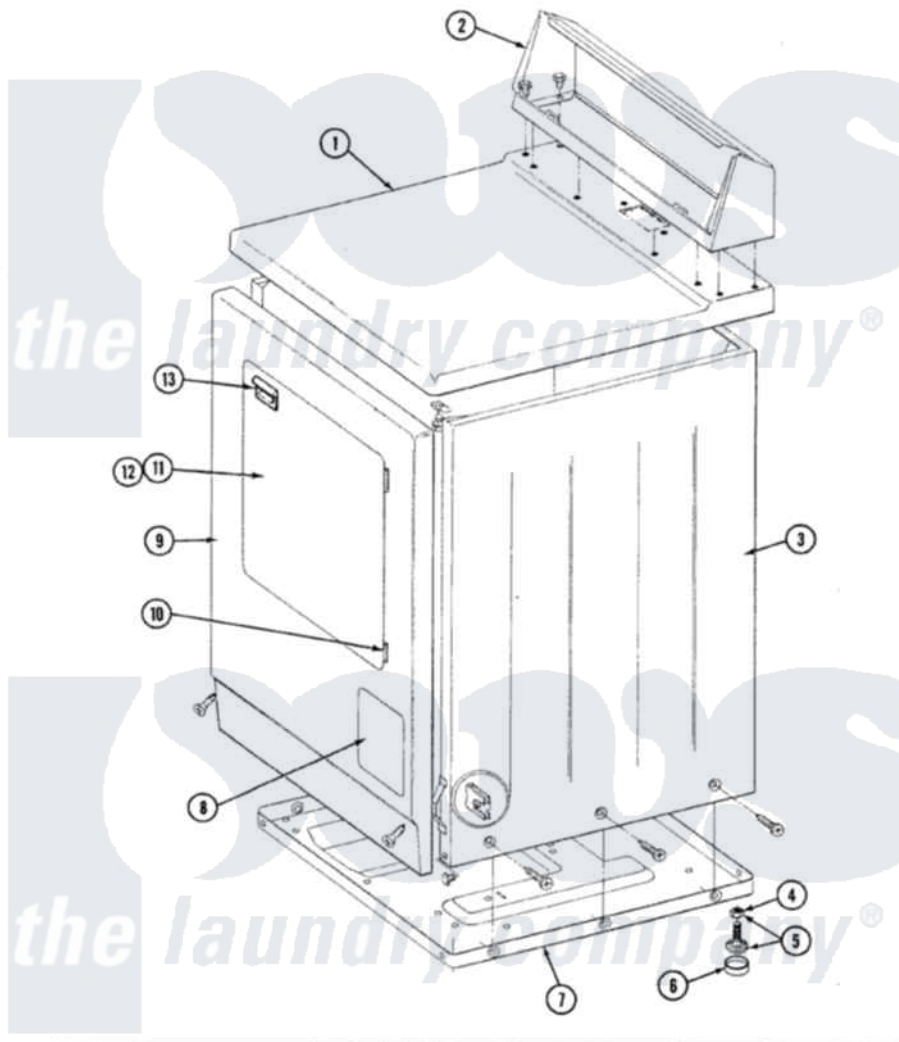

# Maytag LDG8300 03 - FRONT VIEW

SECTION: FRONT VIEW  
MODEL: DE-DG MODELS

Issue Date: 6/90

56

Maytag [Residential Maytag LDG8300 Dryer Parts](#) Parts Diagram 03 - FRONT VIEW  
Click on the part number to view part

Item	Original Part Number	Replaced By	Status	Part Description
1	<a href="#">307104L</a>			Top Cover Assembly
"	<a href="#">204445</a>			Screw And Fastener Assembly
2	<a href="#">305193L</a>			Console
"	<a href="#">Y313559</a>			Screw
3	307124L		Not Available	CABINET ASSY ALMOND
"	Y310632	<a href="#">1163839</a>		Screw
4	Y052740	<a href="#">62739</a>		Nut, Lock
5	<a href="#">Y305086</a>			Adjustable Leg And Nut
6	<a href="#">Y314137</a>			Foot, Rubber
7	Y303361		Not Available	BASE ASSY. (UPPER & LOWER)
8	302542L		Not Available	PART NOT USED. (DG ONLY)
9	<a href="#">307998L</a>			Front Panel---NA
10	307099	<a href="#">33001230</a>		Hinge, Door
11	307111L	<a href="#">308061L</a>		Door Assembly---NA
12	314966L		Not Available	DOOR PANEL ALMOND
13	<a href="#">314972</a>			Handle Door ALM