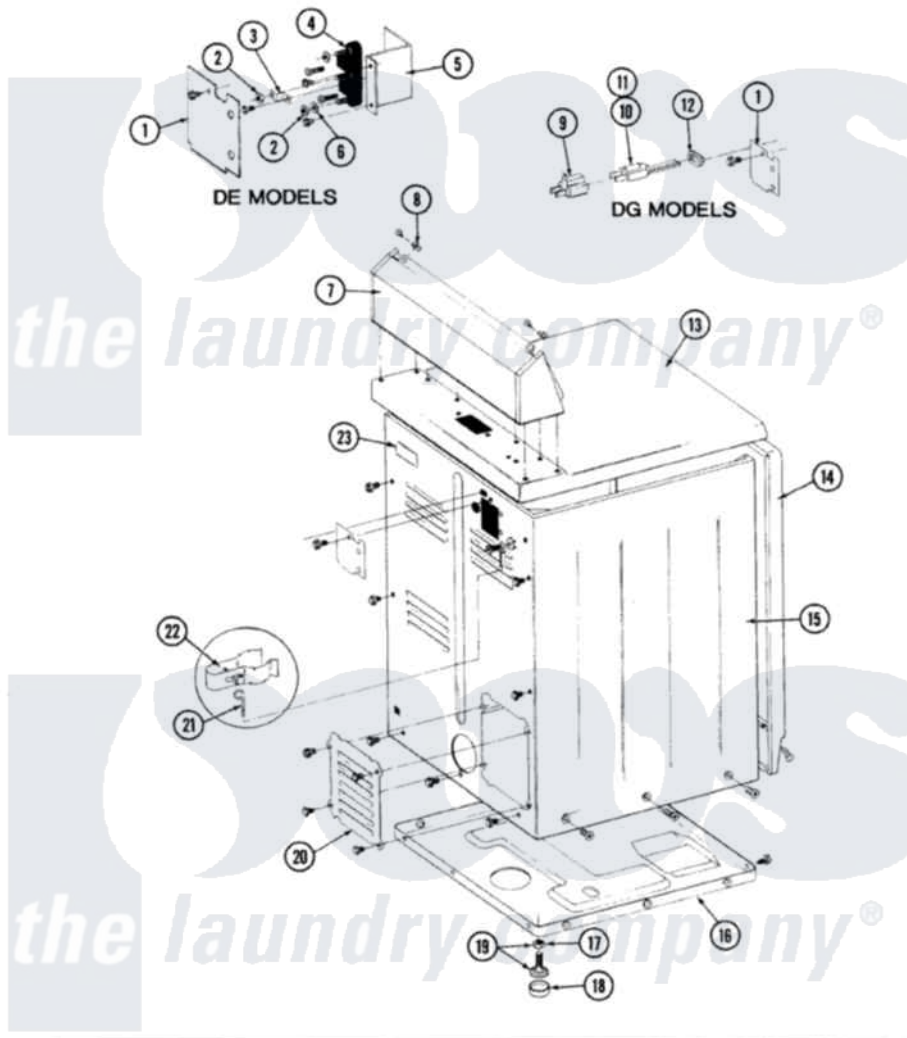

# Maytag LDG8300 08 - REAR VIEW

SECTION: REAR VIEW  
MODEL: DE-DG MODELS

Issue Date: 6/90

38

Maytag Residential Maytag LDG8300 Dryer Parts Parts Diagram 08 - REAR VIEW  
Click on the part number to view part

Item	Original Part Number	Replaced By	Status	Part Description
1	Y312905		Not Available	COVER, TERMINAL
7	<a href="#">305193L</a>			Console
8	<a href="#">215075</a>			Fastener, Control Panel To Console
9	<a href="#">Y201808</a>			Converter
10	302521		Not Available	CORD, POWER PART NOT USED-GAS MODELS ONLY
12	<a href="#">211881</a>			Grommet, Cord Part Not Used-Gas Models Only
13	<a href="#">307104L</a>			Top Cover Assembly
14	<a href="#">307998L</a>			Front Panel---NA
15	<a href="#">Y313561</a>			Screw---NA
"	Y310632	<a href="#">1163839</a>		Screw
"	307124L		Not Available	CABINET ASSY ALMOND
16	Y303361		Not Available	BASE ASSY. (UPPER & LOWER)
17	Y052740	<a href="#">62739</a>		Nut, Lock
18	<a href="#">Y314137</a>			Foot, Rubber

19	<a href="#">Y305086</a>		Adjustable Leg And Nut
20	Y312951	Not Available	ACCESS COVER, BACK
"	211294	<a href="#">90767</a>	Screw, 8A X 3/8 HeX Washer Head Tapping
"	<a href="#">Y313559</a>		Screw
21	<a href="#">311155</a>		Ground Wire And Clamp
22	<a href="#">313122</a>		Screw - Baffle To Tumbler
"	<a href="#">301548</a>		Clamp, Ground Wire
23	214519		LABEL, ELECTRICAL INSTR. PART NOT USED-GAS MODELS ONLY