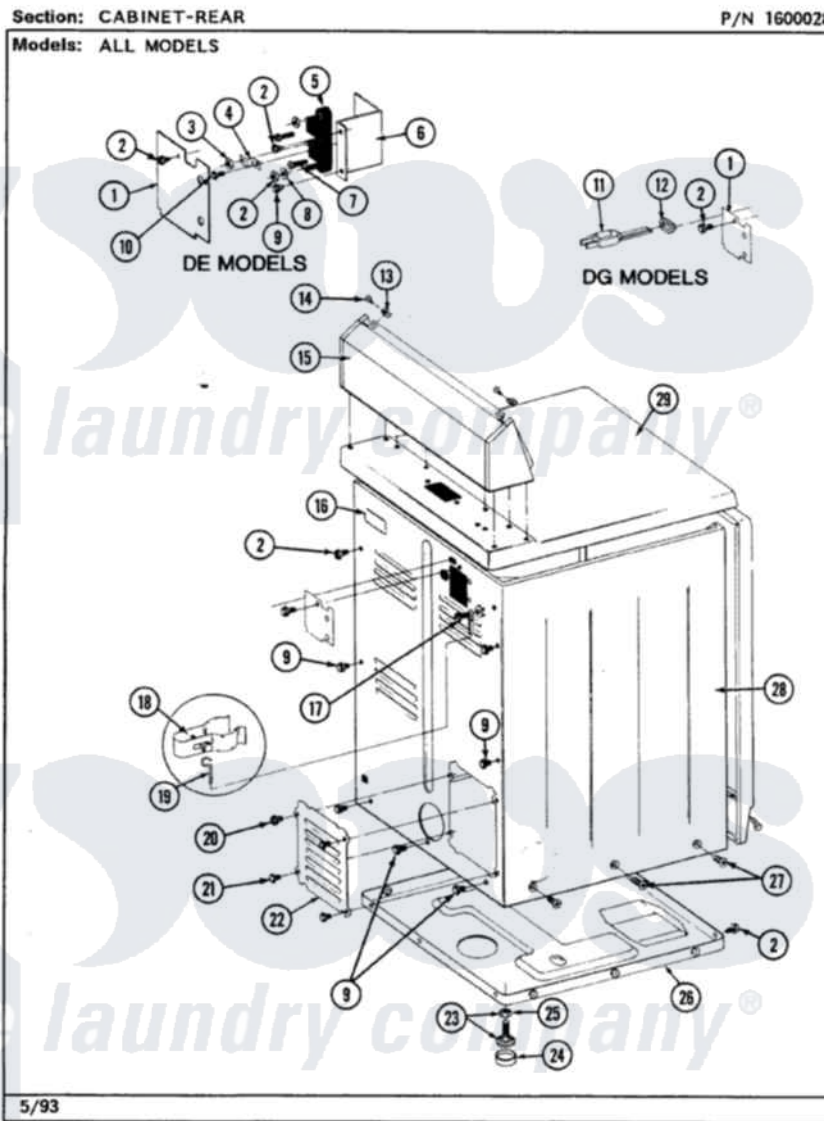

Maytag LDG8300AAL 02 - CABINET-REAR

Maytag Residential Maytag LDG8300AAL Dryer Parts Parts Diagram 02 - CABINET-REAR
Click on the part number to view part

Item	Original Part Number	Replaced By	Status	Part Description
1	Y312905		Not Available	COVER, TERMINAL
2	Y313561			Screw---NA
9	Y310632	1163839		Screw
11	302521		Not Available	CORD, POWER PART NOT USED-GAS MODELS ONLY
12	211881			Grommet, Cord Part Not Used-Gas Models Only
13	215075			Fastener, Control Panel To Console
14	210932			Screw, No.8 X 9/16 Ctsk Note: Screw, Inlet Duct
15	305193L			Console
16	214519			LABEL, ELECTRICAL INSTR. PART NOT USED-GAS MODELS ONLY
17	303846	22003781		Screw, Ground Strap
18	301548			Clamp, Ground Wire
19	311155			Ground Wire And Clamp
20	Y313559			Screw

21	211294	90767	Screw, 8A X 3/8 HeX Washer Head Tapping
22	Y312951	Not Available	ACCESS COVER, BACK
23	Y305086		Adjustable Leg And Nut
24	Y314137		Foot, Rubber
25	Y052740	62739	Nut, Lock
26	Y303361	Not Available	BASE ASSY. (UPPER & LOWER)
27	213077	Not Available	CAP FOR TIMER KNOB