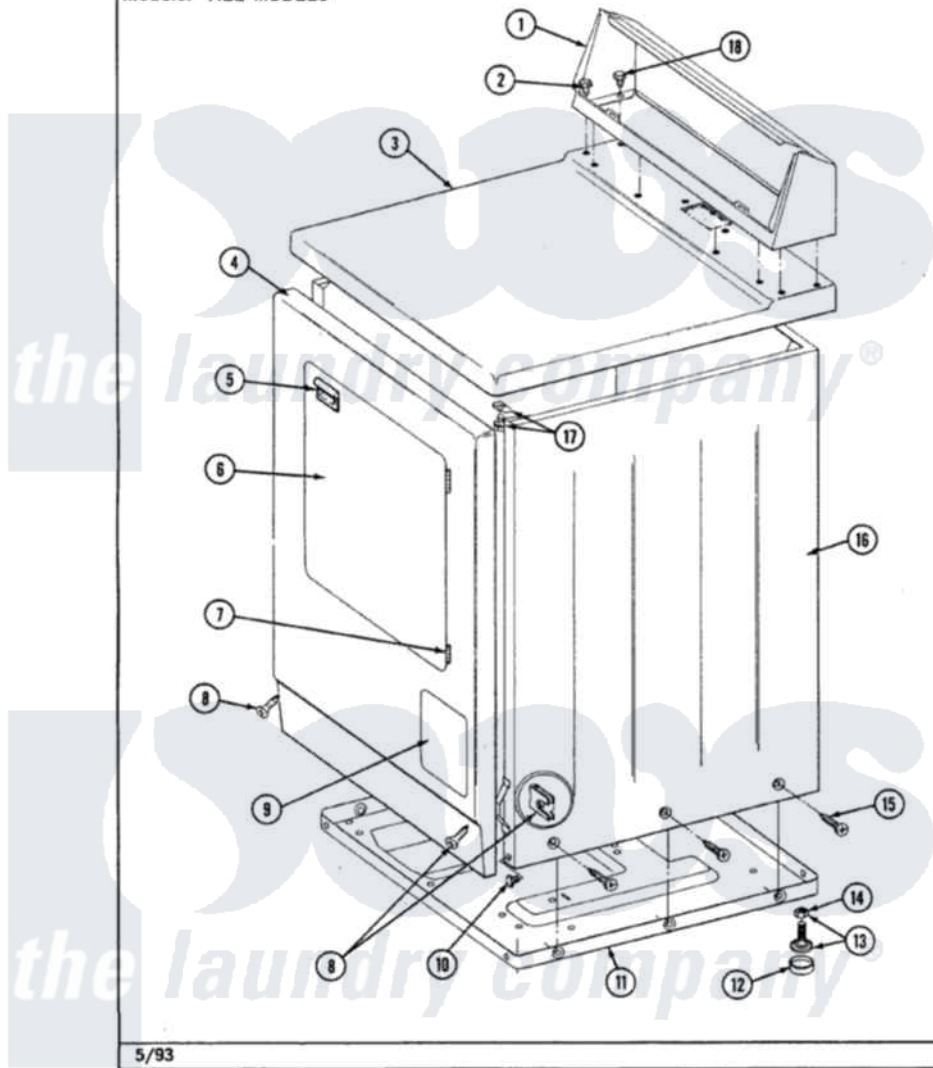

# Maytag LDG8300AAW 01 - CABINET-FRONT

Section: CABINET-FRONT

P/N 1600028

Models: ALL MODELS

5/93

Maytag Residential Maytag LDG8300AAW Dryer Parts Parts Diagram 01 - CABINET-FRONT  
 Click on the part number to view part

Item	Original Part Number	Replaced By	Status	Part Description
1	<a href="#">Y305193</a>			Console
2	<a href="#">Y313559</a>			Screw
3	<a href="#">307104</a>			Top Cover Assembly
4	<a href="#">Y307998</a>			Front Panel
5	<a href="#">314946</a>			Handle White
6	Y307111		Not Available	DOOR ASSY. COMPLETE (WHT)
"	<a href="#">314966</a>			Panel, Outer
7	307099	<a href="#">33001230</a>		Hinge, Door
8	<a href="#">204439</a>			Screw And Fstner Assembly
9	302542		Not Available	PART NOT USED. (DG ONLY)
"	302542L		Not Available	PART NOT USED. (DG ONLY)
10	Y310632	<a href="#">1163839</a>		Screw
11	Y303361		Not Available	BASE ASSY. (UPPER & LOWER)
12	<a href="#">Y314137</a>			Foot, Rubber
13	<a href="#">Y305086</a>			Adjustable Leg And Nut

14	Y052740	<a href="#">62739</a>	Nut, Lock
15	<a href="#">213007</a>		Xfor Cabinet See Cabinet, Back
16	<a href="#">307124</a>		Cabinet
17	<a href="#">204445</a>		Screw And Fastener Assembly
18	211294	<a href="#">90767</a>	Screw, 8A X 3/8 HeX Washer Head Tapping