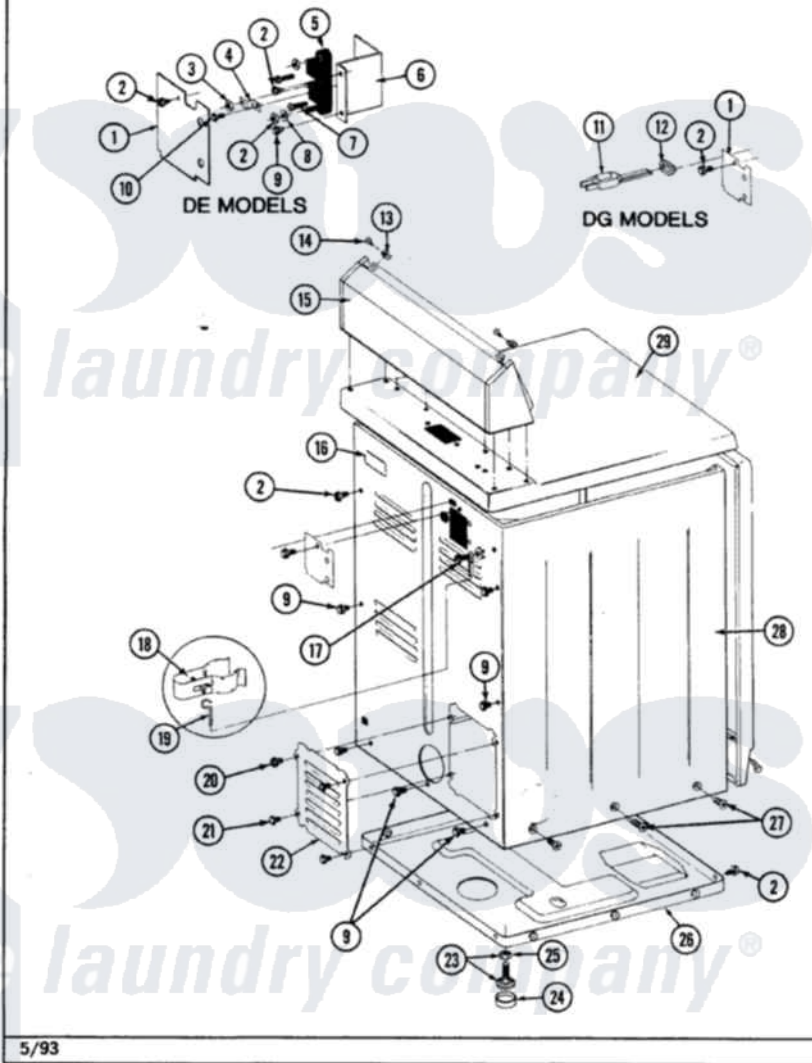

Maytag LDG8300AAW 02 - CABINET-REAR

Section: CABINET-REAR

P/N 160002

Models: ALL MODELS

5/93

Maytag [Residential Maytag LDG8300AAW Dryer Parts](#) Parts Diagram 02 - CABINET-REAR

[Click on the part number to view part](#)

Item	Original Part Number	Replaced By	Status	Part Description
1	Y312905		Not Available	COVER, TERMINAL
2	Y313561			Screw---NA
9	Y310632	1163839		Screw
11	302521		Not Available	CORD, POWER PART NOT USED-GAS MODELS ONLY
12	211881			Grommet, Cord Part Not Used-Gas Models Only
13	215075			Fastener, Control Panel To Console
14	210932			Screw, No.8 X 9/16 Ctsk Note: Screw, Inlet Duct
15	Y305193			Console
16	214519			LABEL, ELECTRICAL INSTR. PART NOT USED-GAS MODELS ONLY
17	303846	22003781		Screw, Ground Strap
18	301548			Clamp, Ground Wire
19	311155			Ground Wire And Clamp
20	Y313559			Screw

21	211294	90767	Screw, 8A X 3/8 HeX Washer Head Tapping
22	Y312951	Not Available	ACCESS COVER, BACK
23	Y305086		Adjustable Leg And Nut
24	Y314137		Foot, Rubber
25	Y052740	62739	Nut, Lock
26	Y303361	Not Available	BASE ASSY. (UPPER & LOWER)
27	213077	Not Available	CAP FOR TIMER KNOB