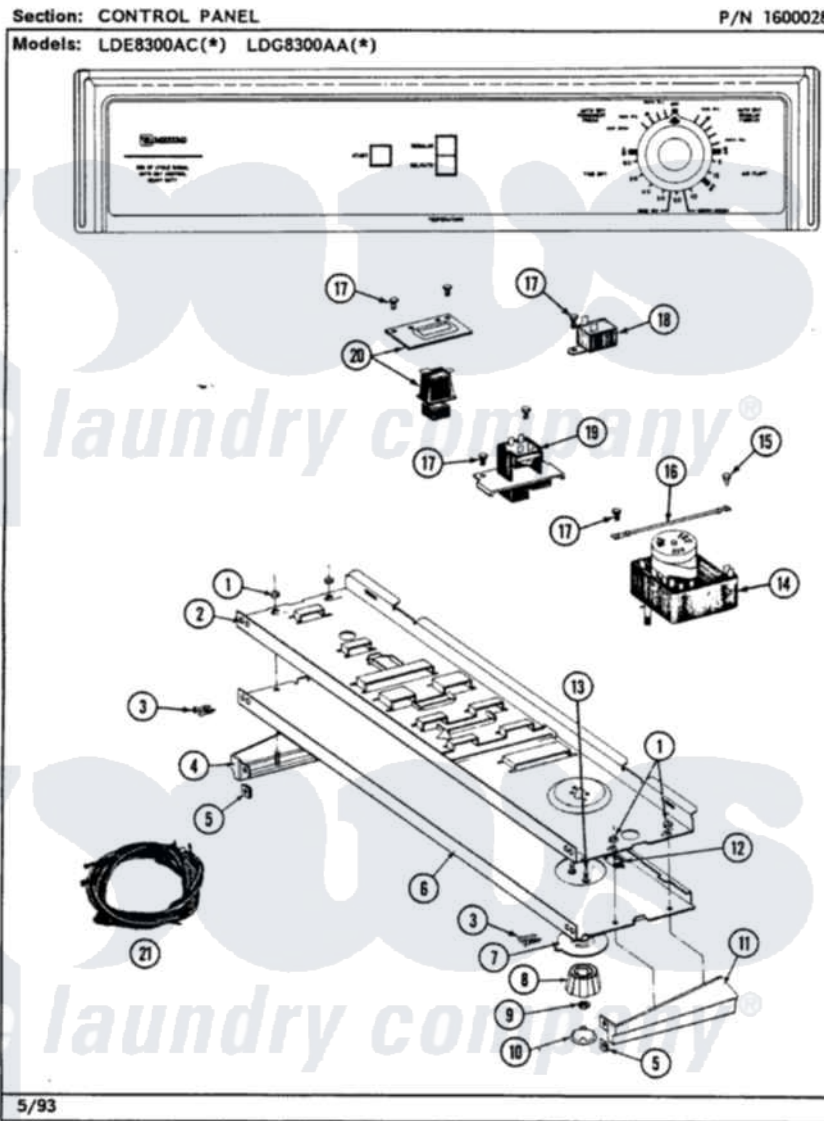

Maytag LDG8300AAW 03 - CONTROL PANEL

Maytag Residential Maytag LDG8300AAW Dryer Parts Parts Diagram 03 - CONTROL PANEL
 Click on the part number to view part

Item	Original Part Number	Replaced By	Status	Part Description
1	214872			Palnut, End Cap Note: Nut, Lamp Holder
2	314184			Back Up Plate
3	210932			Screw, No.8 X 9/16 Ctsk Note: Screw, Inlet Duct
4	207215		Not Available	END CAP LH
5	214894			Fastener, End Cap
6	308266		Not Available	CONTROL PANEL
7	315042			Dial Skirt
8	315041			Knob, Timer
9	312273			Nut, Control Knob
10	314723	W10133501		Cap, Knob
11	207216		Not Available	END CAP RH
12	214897			Pad, Control Panel
13	315317	488234		Screw 8-32 X 1/4
14	Y308218			Timer RPR
15	211204	00767		Screw, 8A X 3/8 HeX Washer

15	211234	30707	Head Tapping
16	204807		Ground Wire, Supp. Plte To Top Cover
17	211168	W10139210	Screw, 8-18 X 5/16
18	305205	694419	Mini-Buzzer
19	207365		2 Button Switch
20	307305		Switch Push To Start
21	308333		Wire Harness
"	Y308492		Harness, Wire
22	16000327	Not Available	GUIDE, QUICK REF. - MAYTAG
"	315085	Not Available	MANUAL, USE & CARE