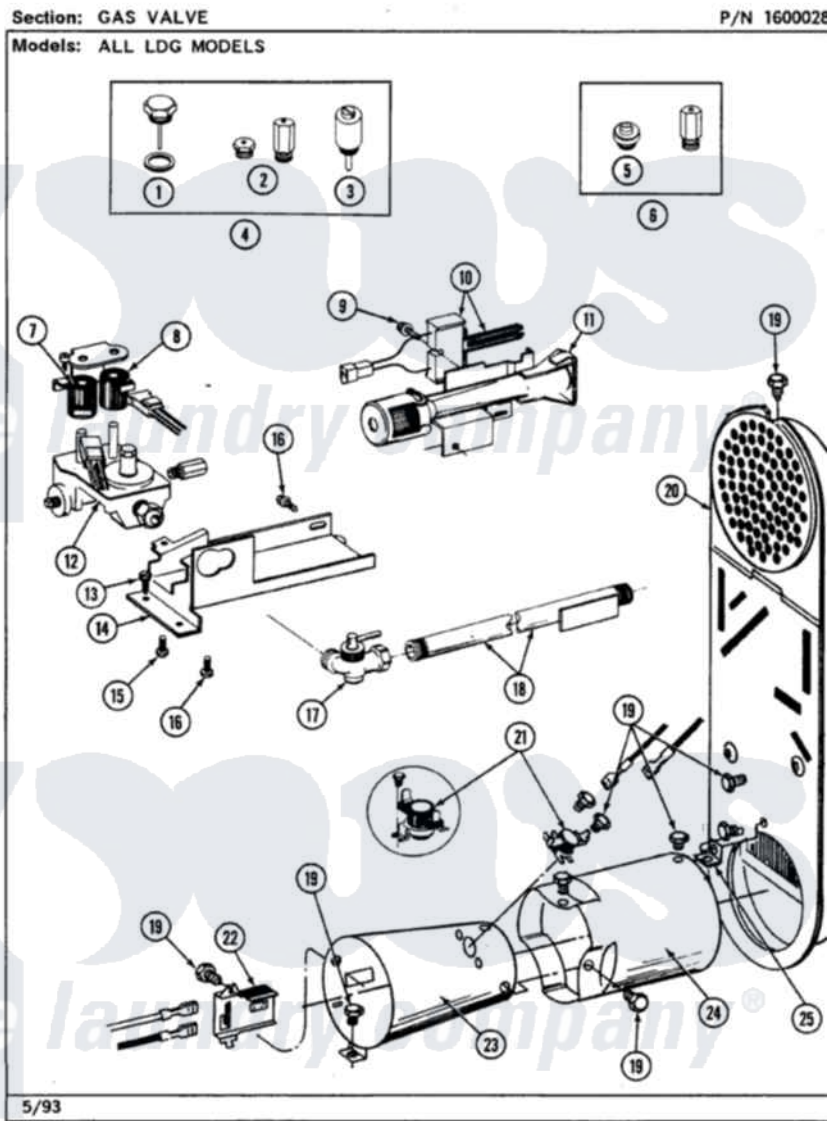

Maytag LDG8300AAW 05 - GAS VALVE

Maytag [Residential Maytag LDG8300AAW Dryer Parts](#) Parts Diagram 05 - GAS VALVE
Click on the part number to view part

Item	Original Part Number	Replaced By	Status	Part Description
1	302810			Screw Assembly - Blue Block Ope
2	305861		Not Available	MAIN BURNER ORIFICE KIT-LPG
3	306184		Not Available	PLUG, BLOCKING (LPG REGULATOR)
4	Y306195	MAL9000AXX		LP Gas Con
5	314602	694424		Leak, Limiter
6	306204	33002924		Gas Conv K
7	306106			Coil, Holding And Booster-W
8	306105	694540		Coil, 60 Hz
9	304971			Screw Note: Screw, Igniter
10	304970	4391996		Ignitor
11	304974	33002793		Burner Assembly
12	306176			Valve, Gas
13	Y313561			Screw---NA
14	314566			Gas Control Bracket

15	314082	90767	Screw, 8A X 3/8 HeX Washer Head Tapping
16	Y313559		Screw
17	Y303349		Angle Shut-Off, Gas Valve
18	Y303383	33001735	Pipe And Bracket Assembly Series 18 Not Needed Use Vavle
19	211294	90767	Screw, 8A X 3/8 HeX Washer Head Tapping
20	Y308504	Not Available	INLET DUCT ASSEMBLY
"	307119		Duct, Inlet Assembly
21	303395		Thermostat, Hi-Limit
22	Y303377	338906	Radiant, Sensor
23	Y308548		Combustion Cone Assembly
"	Y303368		Cone, Combustion
24	Y303841		Cone, Extension
25	Y312890		Retainer, Heater Chamber