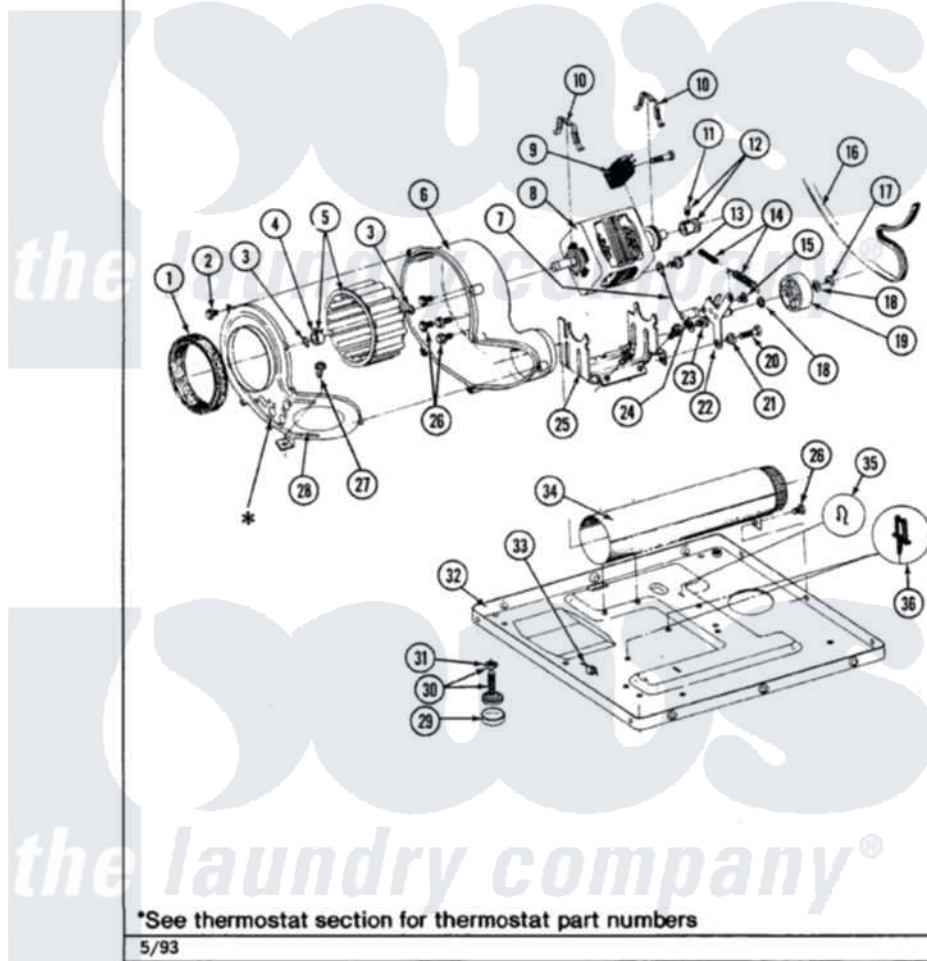

# Maytag LDG8300AAW 06 - MOTOR DRIVE

Section: MOTOR DRIVE

P/N 1600028

Models: ALL MODELS

Maytag [Residential Maytag LDG8300AAW Dryer Parts](#) Parts Diagram 06 - MOTOR DRIVE

[Click on the part number to view part](#)

Item	Original Part Number	Replaced By	Status	Part Description
1	<a href="#">Y312901</a>			Seal, Housing Cover
2	Y312961	<a href="#">W10116751</a>		Screw
3	410233	<a href="#">9703438</a>		Ring-Retrn
4	<a href="#">312967</a>			Clamp, Blower Housing
5	<a href="#">Y303836</a>			Blower Wheel Assembly And Clamp
6	<a href="#">Y312893</a>			Housing, Blower
7	<a href="#">901220</a>			Ground Wire
8	Y303358	<a href="#">W10410999</a>		Motor-Drive
9	306207		Not Available	(PROD. No.303358-8 & No.303358-9)
"	Y303877		Not Available	SWITCH, MOTOR EXTERNAL START No.303358-2, No.303358-4, 303358-7
"	<a href="#">Y303879</a>			Switch, Motor External Start
10	<a href="#">Y015825</a>			Clip, Motor To Motor Support
11	<a href="#">Y053241</a>			Set Screw, Motor Pulley
12	Y305185	<a href="#">6-3051850</a>		Pulley- MO