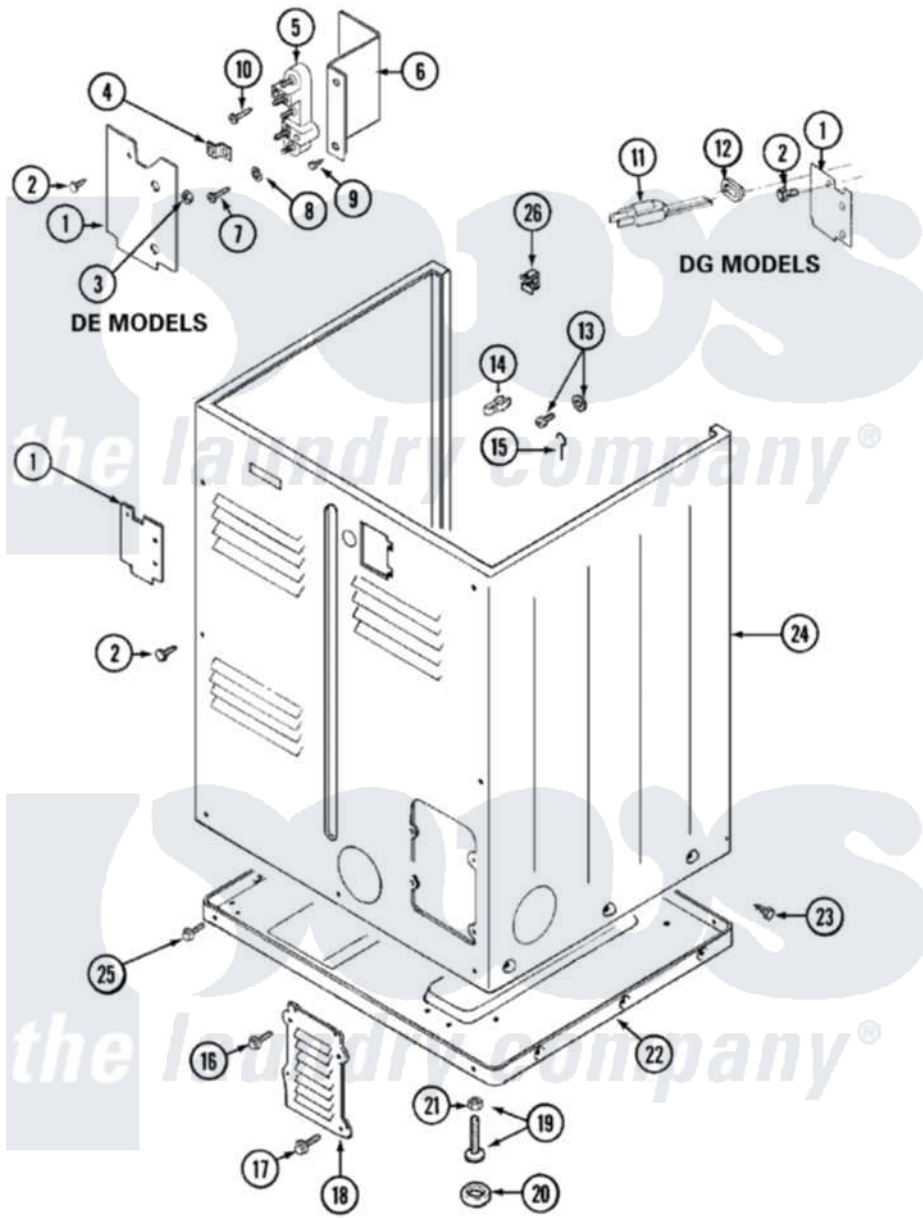

# Maytag LDG8304AAL 02 - CABINET-REAR

Maytag [Residential Maytag LDG8304AAL Dryer Parts](#) Parts Diagram 02 - CABINET-REAR  
 Click on the part number to view part

Item	Original Part Number	Replaced By	Status	Part Description
1	Y312905		Not Available	COVER, TERMINAL
2	<a href="#">Y313561</a>			Screw---NA
11	33001246		Not Available	CORD, POWER
12	<a href="#">211881</a>			Grommet, Cord Part Not Used-Gas Models Only
13	303846	<a href="#">22003781</a>		Screw, Ground Strap
14	<a href="#">301548</a>			Clamp, Ground Wire
15	<a href="#">204807</a>			Ground Wire, Supp. Plte To Top Cover
16	<a href="#">Y313559</a>			Screw
17	211294	<a href="#">90767</a>		Screw, 8A X 3/8 HeX Washer Head Tapping
18	Y312951		Not Available	ACCESS COVER, BACK
19	<a href="#">Y305086</a>			Adjustable Leg And Nut
20	<a href="#">Y314137</a>			Foot, Rubber
21	Y052740	<a href="#">62739</a>		Nut, Lock
22	Y303361		Not Available	BASE ASSY. (UPPER & LOWER)

23	<a href="#">213007</a>		Xfor Cabinet See Cabinet, Back
24	33001160	Not Available	CABINET (ALM)
25	<a href="#">Y313561</a>		Screw---NA
"	Y310632	<a href="#">1163839</a>	Screw
26	<a href="#">Y310376</a>		Clip, Door Switch Harness