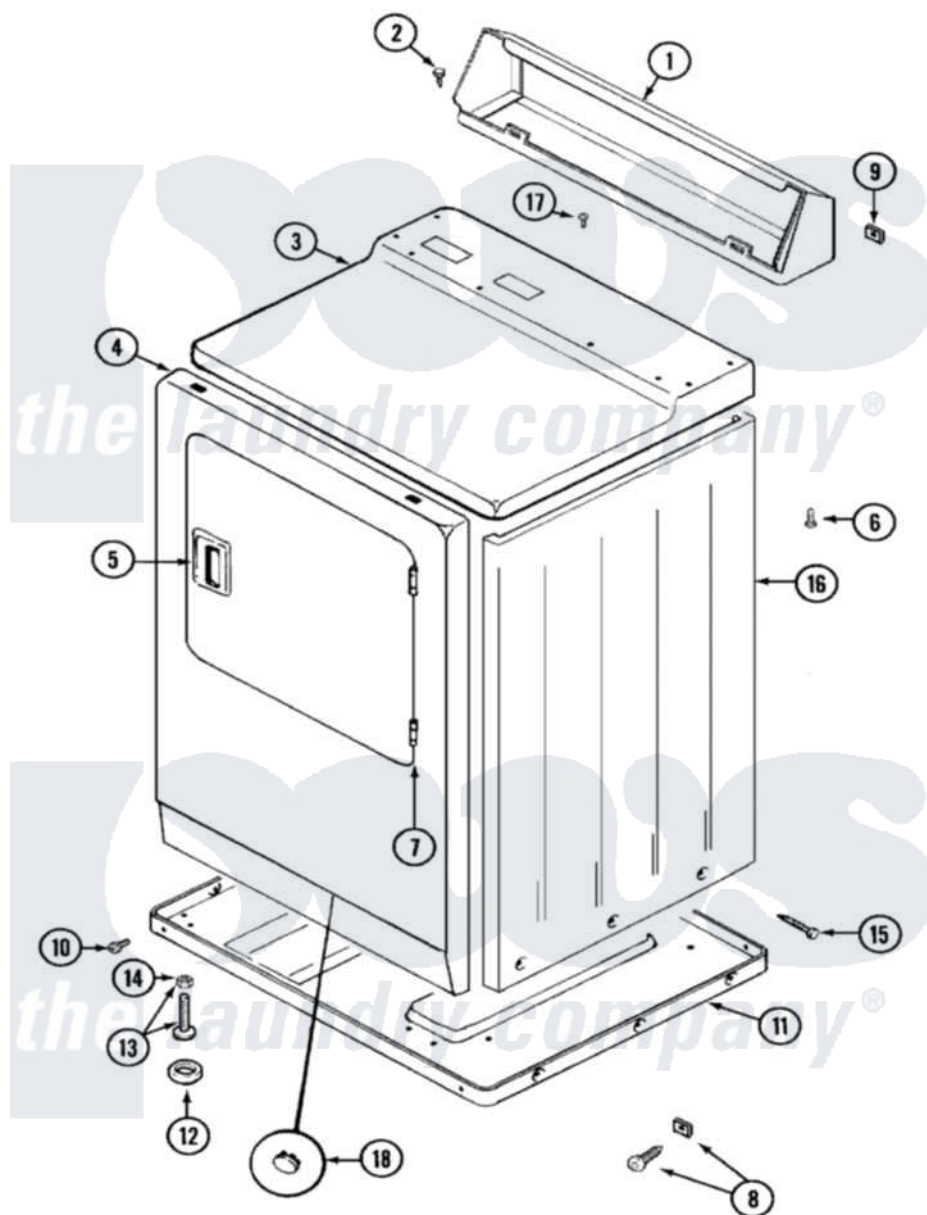

Maytag LDG8304AAM 01 - CABINET-FRONT (LDE8304ACM & LDG8304AAM)

Maytag Residential Maytag LDG8304AAM Dryer Parts Parts Diagram 01 - CABINET-FRONT (LDE8304ACM & LDG8304AAM)

Click on the part number to view part

Item	Original Part Number	Replaced By	Status	Part Description
1	305193L			Console
2	216423	3370225		Screw
3	33001166		Not Available	COVER, TOP (ALM)----NA
4	33001258	33001242		Panel, Front
5	33001254	37001047		Handle, Door
6	214354			Screw, Top Cover To Cabnt.
7	33001230			Hinge, Door
8	204439			Screw And Fstner Assembly
9	215075			Fastener, Control Panel To Console
10	Y313561			Screw----NA
"	Y310632	1163839		Screw
11	Y303361		Not Available	BASE ASSY. (UPPER & LOWER)
12	Y314137			Foot, Rubber