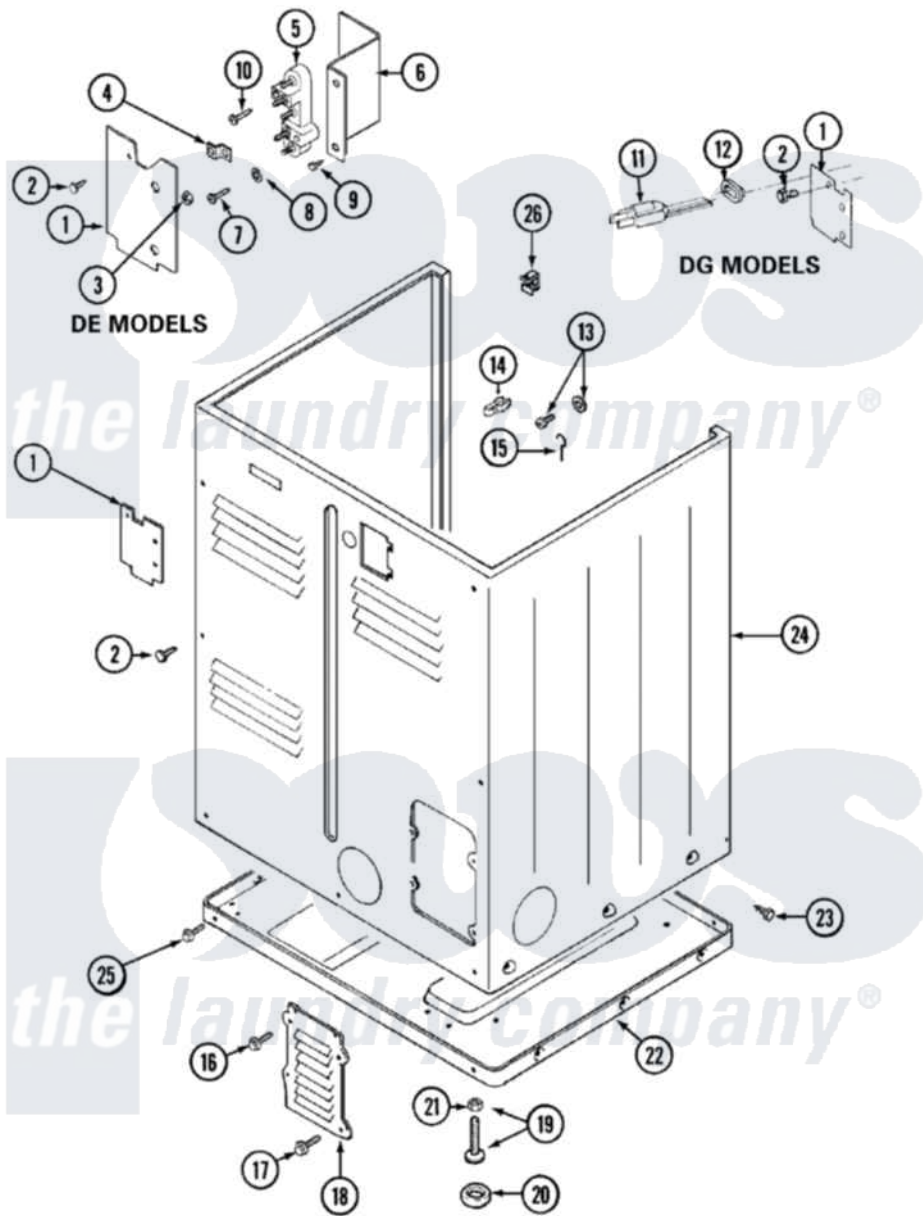

Maytag LDG8304AAM 02 - CABINET-REAR (LDE8304ACM & LDG8304AAM)

Maytag Residential Maytag LDG8304AAM Dryer Parts Parts Diagram 02 - CABINET-REAR (LDE8304ACM & LDG8304AAM)

Click on the part number to view part

Item	Original Part Number	Replaced By	Status	Part Description
1	Y312905		Not Available	COVER, TERMINAL
2	Y313561			Screw---NA
11	33001246		Not Available	CORD, POWER
12	211881			Grommet, Cord Part Not Used-Gas Models Only
13	303846	22003781		Screw, Ground Strap
14	301548			Clamp, Ground Wire
15	204807			Ground Wire, Supp. Pltte To Top Cover
16	Y313559			Screw
17	211294	90767		Screw, 8A X 3/8 HeX Washer Head Tapping
18	Y312951		Not Available	ACCESS COVER, BACK
19	Y305086			Adjustable Leg And Nut
20	Y314137			Foot, Rubber
21	Y052740	62739		Nut, Lock