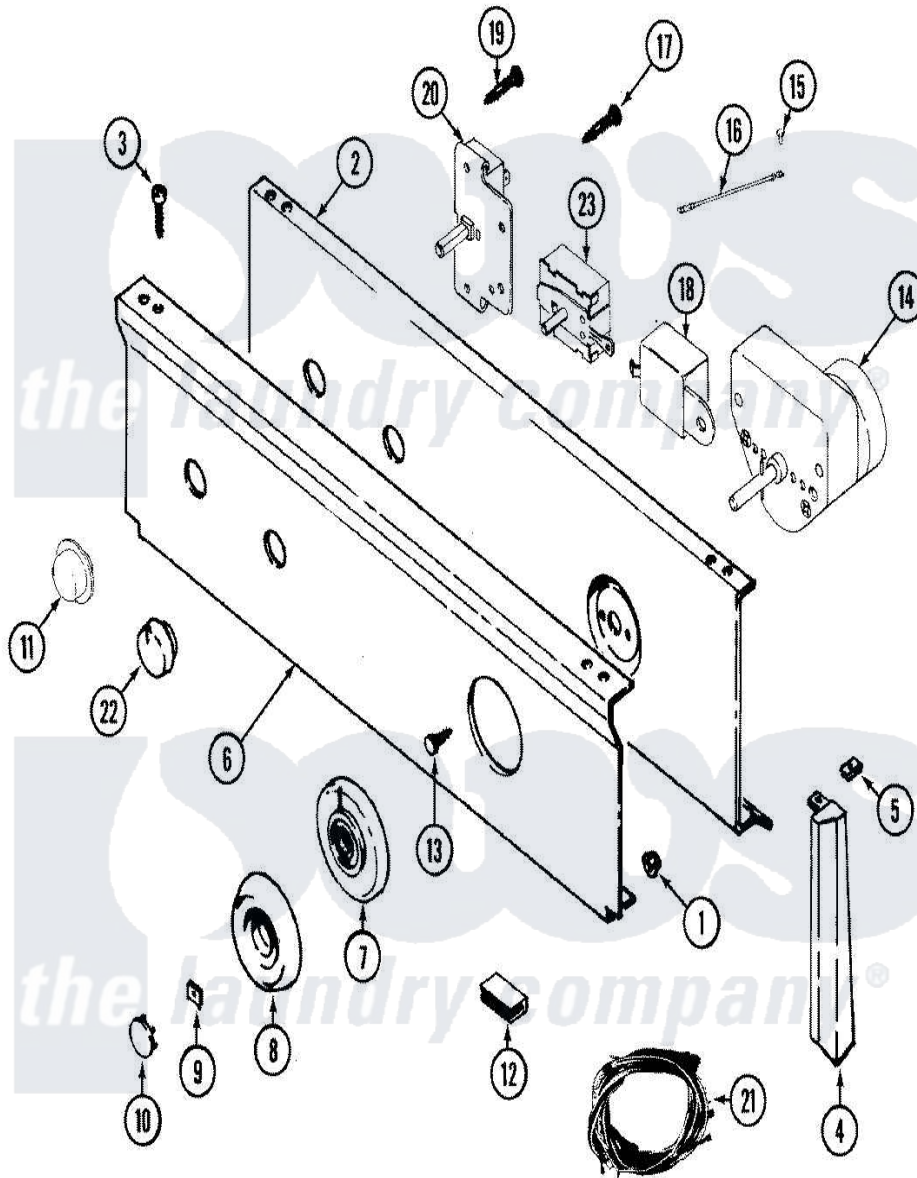

Maytag LDG8304AAM 03 - CONTROL PANEL (LDE8304ACM & LDG8304AAM)

Maytag Residential Maytag LDG8304AAM Dryer Parts Parts Diagram 03 - CONTROL PANEL (LDE8304ACM & LDG8304AAM)

Click on the part number to view part

Item	Original Part Number	Replaced By	Status	Part Description
1	214872			Nut, End Cap Note: Nut, Lamp Holder
2	33001237		Not Available	PLATE, SUPPORT
3	210932			Screw, No.8 X 9/16 Ctsk Note: Screw, Inlet Duct
4	22001293			End Cap, Control Panel
"	22001292	22001567		Cap, End
"	22001566	22001293		End Cap, Control Panel
"	22001567			Cap, End
5	214894			Fastener, End Cap
6	33001469			Panel, Control
7	33001372		Not Available	SKIRT, TIMER DIAL (ALM)
8	33001282	33002325		Knob Assembly
9	312273			Nut, Control Knob
10	216424		Not Available	CAP, KNOB (ALM)

11	33001371		Button, Push-To-Start
12	214897		Pad, Control Panel
13	315317	488234	Screw 8-32 X 1/4
14	Y308254		Timer
15	210186	3370225	Screw
16	204807		Ground Wire, Supp. Plte To Top Cover
17	315317	488234	Screw 8-32 X 1/4
18	Y308205	33001623	Buzzer, Non-Adjustable
19	315317	488234	Screw 8-32 X 1/4
20	33001232	Not Available	SWITCH, PUSH TO START
21	33001548		Harness, Wire
"	33001353		Wire Harness, Main
22	22001269	Not Available	KNOB ASSY. (ALM)
23	22001259	Not Available	SWITCH, ROTARY (2 POSITION)
24	16000327	Not Available	GUIDE, QUICK REF. - MAYTAG
"	33001261	Not Available	MANUAL, USE & CARE