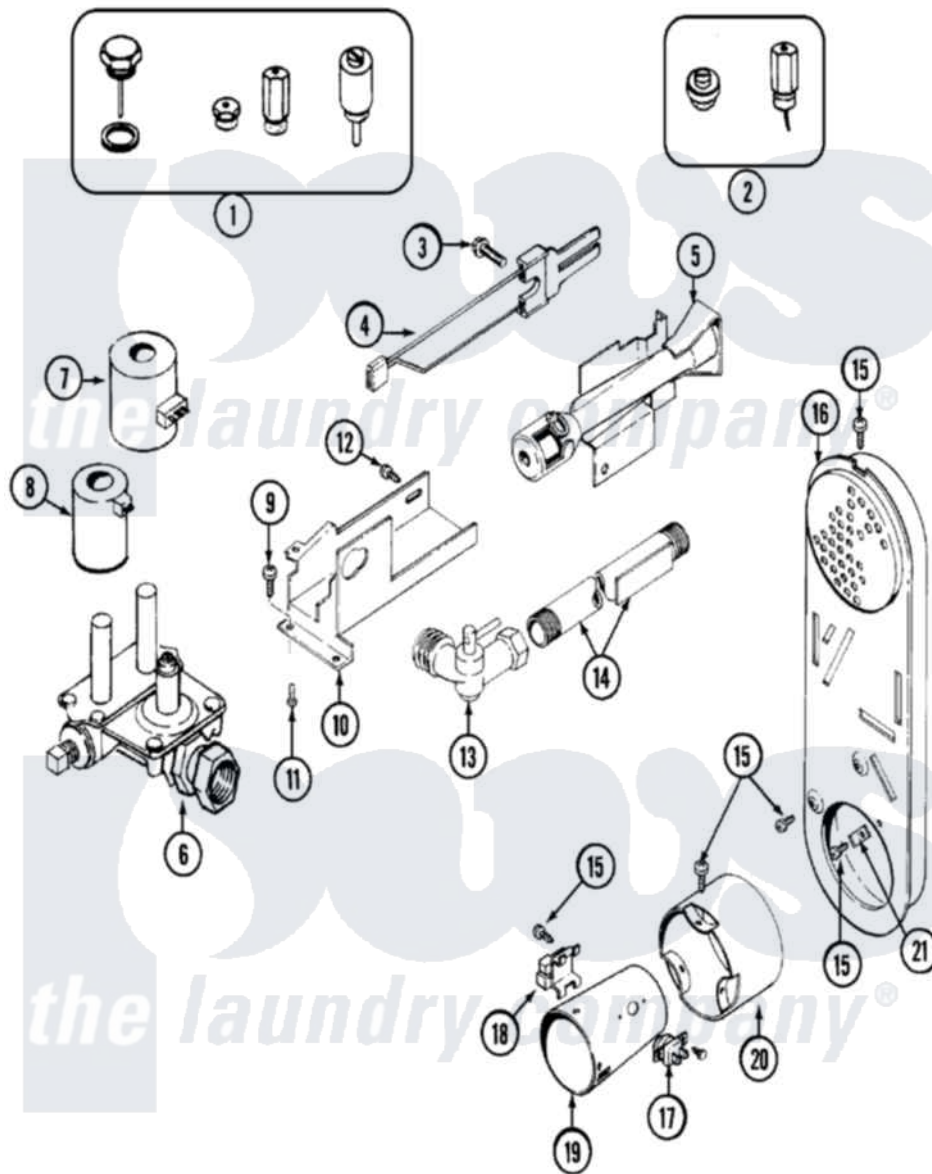

Maytag LDG8304AAM 05 - GAS VALVE

Maytag [Residential Maytag LDG8304AAM Dryer Parts](#) Parts Diagram 05 - GAS VALVE
 Click on the part number to view part

Item	Original Part Number	Replaced By	Status	Part Description
1	Y306195	MAL9000AXX		LP Gas Con
2	306204	33002924		Gas Conv K
3	304971			Screw Note: Screw, Igniter
4	304970	4391996		Ignitor
5	33001247	33002793		Burner Assembly
6	306176			Valve, Gas
7	306106			Coil, Holding And Booster--W
8	306105	694540		Coil, 60 Hz
9	Y313561			Screw---NA
10	314566			Gas Control Bracket
11	Y313559			Screw
12	314082	90767		Screw, 8A X 3/8 HeX Washer Head Tapping
"	314568	Y313559		Screw
13	Y303349			Angle Shut-Off, Gas Valve
14	Y303383	33001735		Pipe And Bracket Assembly Series 18 Not Needed Use

15	211294	90767	Vavle
			Screw, 8A X 3/8 HeX Washer Head Tapping
16	Y308504		Not Available
			INLET DUCT ASSEMBLY
17	303395		Thermostat, Hi-Limit
18	Y303377	338906	Radiant, Sensor
19	Y308548		Combustion Cone Assembly
20	Y303841		Cone, Extension
21	Y312890		Retainer, Heater Chamber