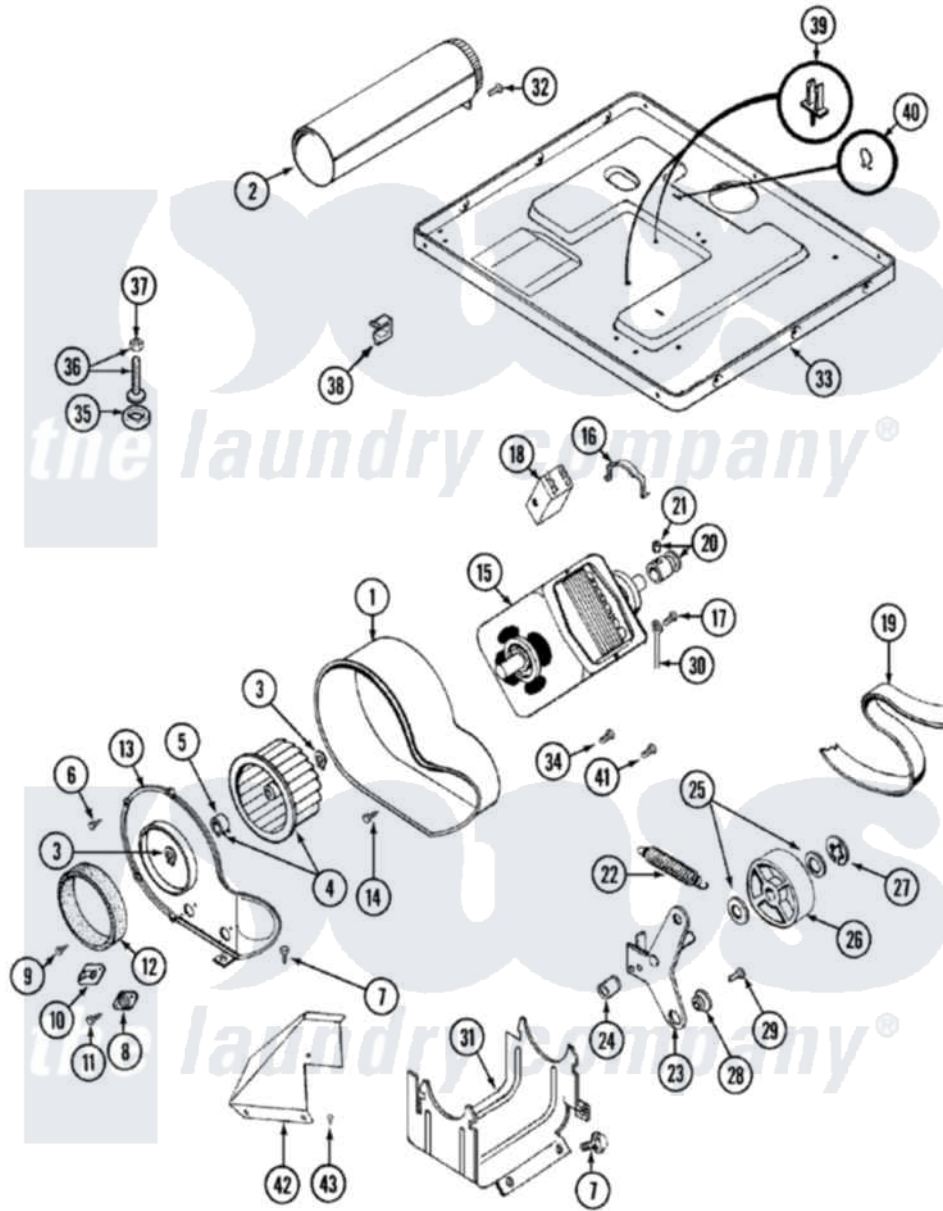

Maytag LDG8304AAM 06 - MOTOR DRIVE (LDE8304ACM & LDG8304AAM)

Maytag [Residential Maytag LDG8304AAM Dryer Parts](#) Parts Diagram 06 - MOTOR DRIVE (LDE8304ACM & LDG8304AAM)

[Click on the part number to view part](#)

Item	Original Part Number	Replaced By	Status	Part Description
1	Y312893			Housing, Blower
2	Y303442			EXHAUST DUCT ASSEMBLY
3	410233	9703438		Ring-Retrn
4	Y303836			Blower Wheel Assembly And Clamp
5	312967			Clamp, Blower Housing
6	Y312961	W10116751		Screw
7	Y313561			Screw---NA
8	307250			Thermostat, Multi-Temp
9	211294	90767		Screw, 8A X 3/8 HeX Washer Head Tapping
10	306604			Cut-Off, Thermal Part Not Used
11	314848	W10116760		Screw
12	Y312901			Seal, Housing Cover
13	314846			Cover, Blower Housing
14	Y310632	1163839		Screw

15	Y303358	W10410999	Motor-Drive
16	Y015825		Clip, Motor To Motor Support
17	910343	488234	Screw 8-32 X 1/4
18	Y303877	Not Available	SWITCH, MOTOR EXTERNAL START No.303358-2, No.303358-4, 303358-7
"	Y303879		Switch, Motor External Start
"	306207	Not Available	(PROD. No.303358-8 & No.303358-9)
19	Y312959		Poly "V" Belt For Tumbler
20	Y305185	6-3051850	Pulley- MO
21	Y053241		Set Screw, Motor Pulley
22	Y303945		IDLER SPRING ASSY. W/PLUG
23	Y303363	6-3033630	Idler Arm
24	Y313582	W10116756	Spacer
25	Y312527		Washer, Idler Shaft
26	Y303705	6-3037050	Pulley- ID
27	312958	354987	Ring, Retaining
28	Y312894	315772	Sleeve, Idler Arm
29	Y014874		Screw, Idler Arm And Sleeve
30	901220		Ground Wire
31	312897	Not Available	SUPPORT, MOTOR
32	Y310632	1163839	Screw
33	Y305084		Base Assembly
34	211294	90767	Screw, 8A X 3/8 HeX Washer Head Tapping
35	Y314137		Foot, Rubber
36	Y305086		Adjustable Leg And Nut
37	Y052740	62739	Nut, Lock
38	Y310376		Clip, Door Switch Harness
39	315471	22003298	Retainer, Wire
40	410490		Spring, Retainer Wire Harness
41	Y312961	W10116751	Screw