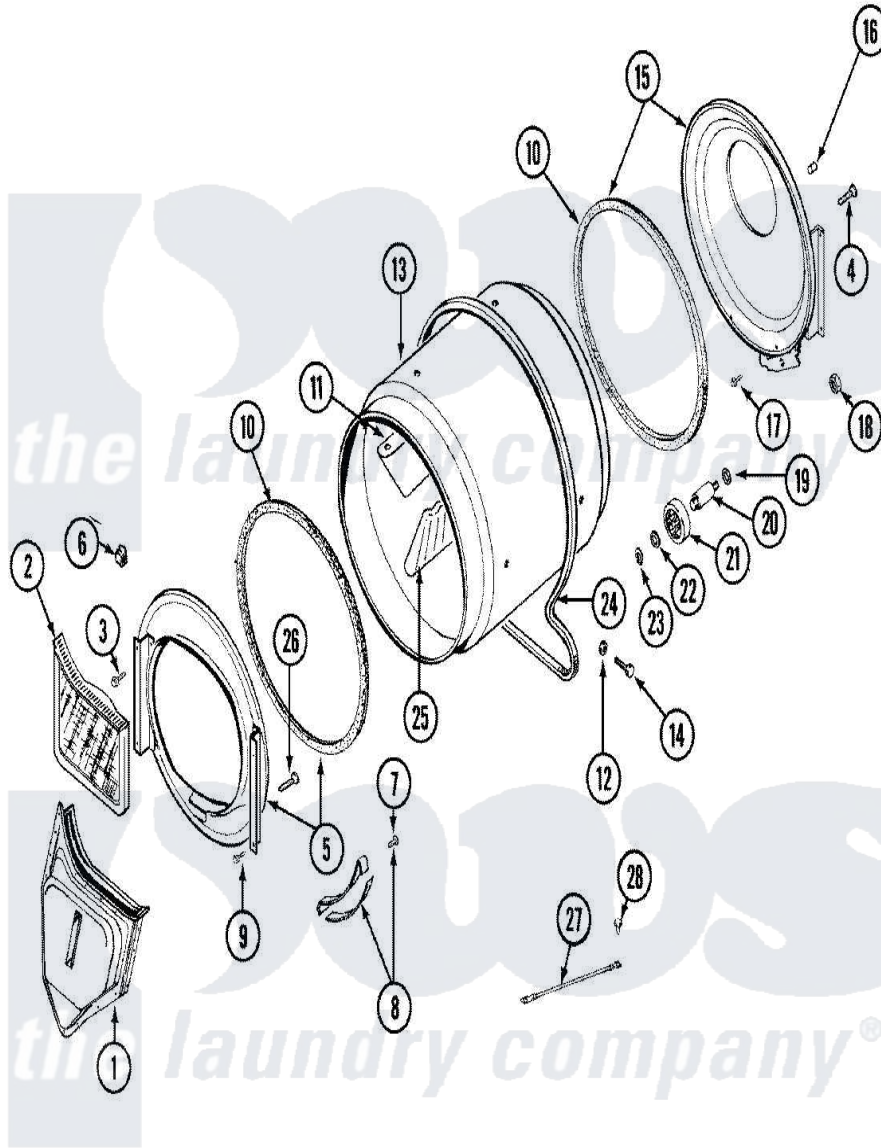

# Maytag LDG8304AAM 07 - TUMBLER (LDE8304ACM & LDG8304AAM)

Maytag [Residential Maytag LDG8304AAM Dryer Parts](#) Parts Diagram 07 - TUMBLER (LDE8304ACM & LDG8304AAM)  
 Click on the part number to view part

Item	Original Part Number	Replaced By	Status	Part Description
1	<a href="#">33001016</a>			Outlet Duct Assembly
2	33001171	<a href="#">33002970</a>		Lint Filte
3	313764		Not Available	SCREW
4	<a href="#">Y313561</a>			Screw----NA
5	<a href="#">33001179</a>			Front, Tumbler
6	<a href="#">Y310376</a>			Clip, Door Switch Harness
7	<a href="#">210720</a>			Rivet, Bearing To Tumbler Frmt
8	<a href="#">306508</a>			Tumbler Bearing Kit ----W
9	Y310632	<a href="#">1163839</a>		Screw
10	<a href="#">314820</a>			Seal, Tumbler
11	<a href="#">33001012</a>			Baffle
12	<a href="#">314158</a>			Washer, Baffle To Tumbler
13	33001108		Not Available	DRYER TUMBLER, W/O BAFFLES
14	<a href="#">Y310759</a>			Screw, Tumbler Baffles
15	<a href="#">33001178</a>			Back, Tumbler
16	313915	<a href="#">31-3915</a>		Tech Sheet

17	Y310632	<a href="#">1163839</a>	Screw
18	312538	<a href="#">33001443</a>	Nut, Hex
19	Y313347	<a href="#">312535</a>	Washer, Vault Mounting Brk.
20	Y312948	<a href="#">6-3129480</a>	Shaft- Tumbler
21	Y303373	<a href="#">12001541</a>	Drum Roller/Washer Assembly--W
22	<a href="#">312535</a>		Washer, Vault Mounting Brk.
23	410233	<a href="#">9703438</a>	Ring-Retrn
24	<a href="#">Y312959</a>		Poly "V" Belt For Tumbler
25	<a href="#">33001004</a>		Baffle, Tall
26	Y314110	<a href="#">33002917</a>	Screw, No.10-16
27	<a href="#">901220</a>		Ground Wire
28	910343	<a href="#">488234</a>	Screw 8-32 X 1/4