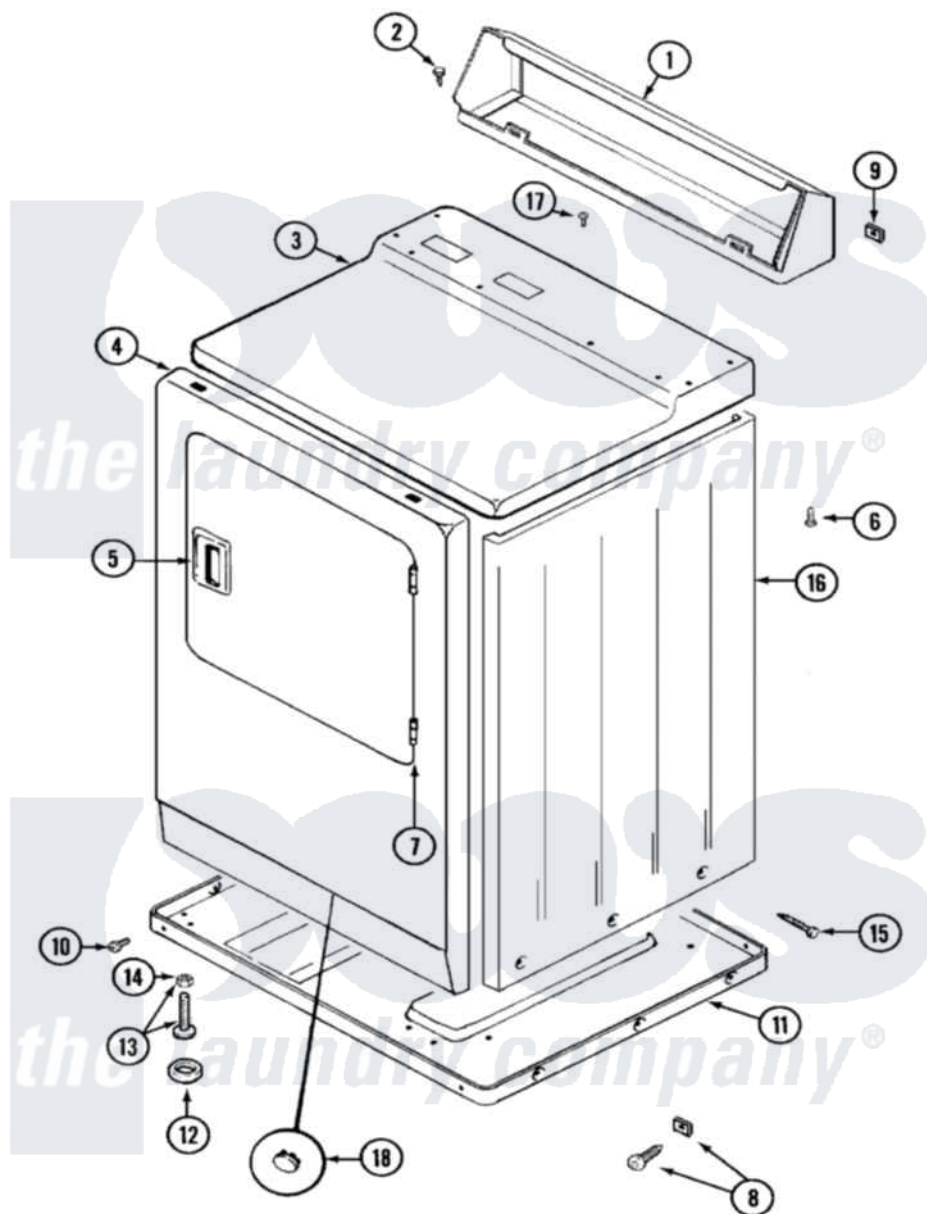

# Maytag LDG8404AAE 01 - CABINET-FRONT

Maytag Residential Maytag LDG8404AAE Dryer Parts Parts Diagram 01 - CABINET-FRONT  
 Click on the part number to view part

Item	Original Part Number	Replaced By	Status	Part Description
1	<a href="#">Y305193</a>			Console
2	216423	<a href="#">3370225</a>		Screw
3	<a href="#">33001165</a>			Top Cover Assembly
4	<a href="#">33001242</a>			Panel, Front
5	<a href="#">33001241</a>			Handle, Door
6	<a href="#">214354</a>			Screw, Top Cover To Cabnt.
7	<a href="#">33001230</a>			Hinge, Door
8	<a href="#">204439</a>			Screw And Fstner Assembly
9	<a href="#">215075</a>			Fastener, Control Panel To Console
10	<a href="#">Y313561</a>			Screw---NA
"	Y310632	<a href="#">1163839</a>		Screw
11	Y303361		Not Available	BASE ASSY. (UPPER & LOWER)
12	<a href="#">Y314137</a>			Foot, Rubber
13	<a href="#">Y305086</a>			Adjustable Leg And Nut
14	Y052740	<a href="#">62739</a>		Nut, Lock

15	<a href="#">213007</a>		Xfor Cabinet See Cabinet, Back
16	33001159	<a href="#">33001327</a>	Cabinet
17	210186	<a href="#">3370225</a>	Screw
18	33001132	<a href="#">33002342</a>	Plug, Sifht Hole