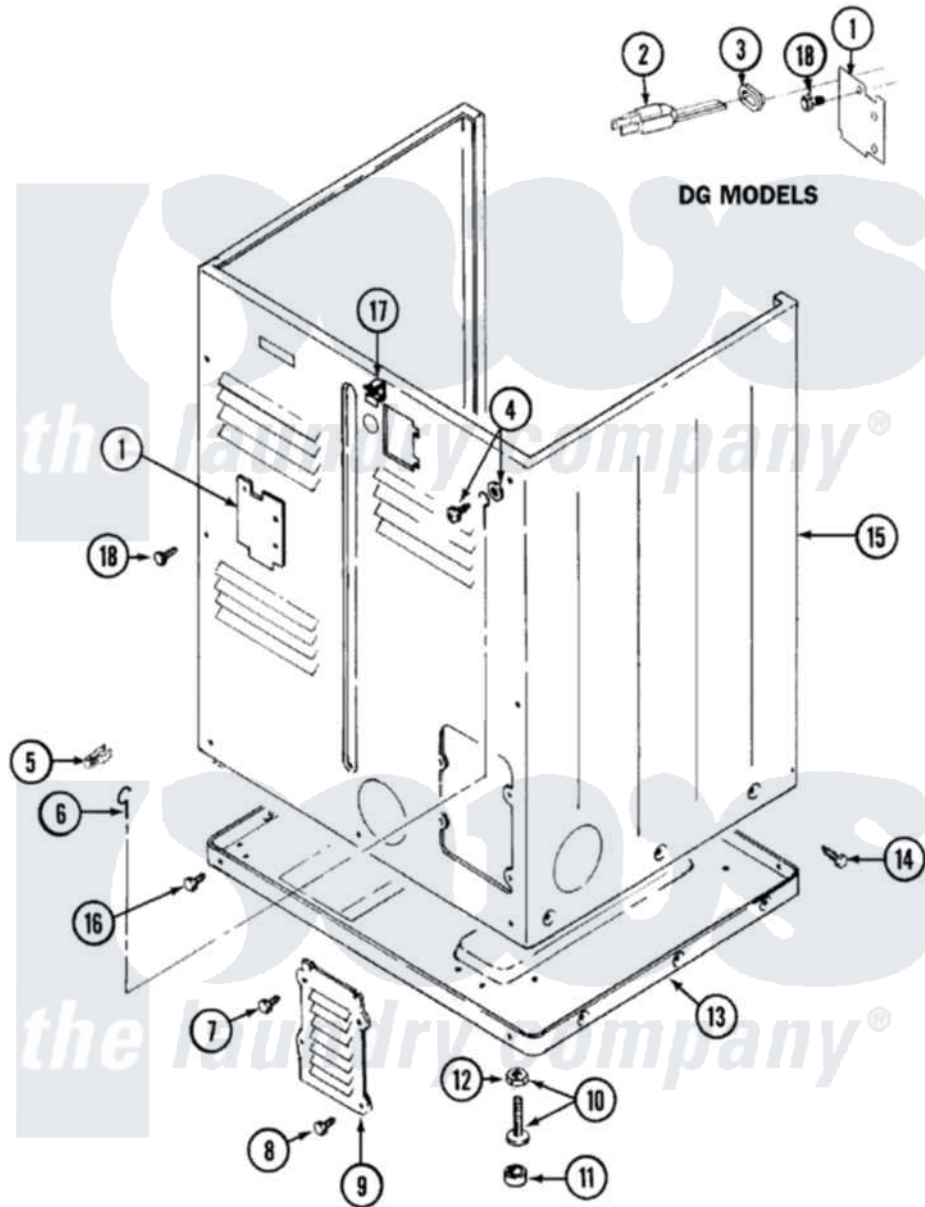

Maytag LDG8404AAE 02 - CABINET-REAR

Maytag [Residential Maytag LDG8404AAE Dryer Parts](#) Parts Diagram 02 - CABINET-REAR
 Click on the part number to view part

Item	Original Part Number	Replaced By	Status	Part Description
1	Y312905		Not Available	COVER, TERMINAL
2	33001246		Not Available	CORD, POWER
3	211881			Grommet, Cord Part Not Used-Gas Models Only
4	303846	22003781		Screw, Ground Strap
5	301548			Clamp, Ground Wire
6	204807			Ground Wire, Supp. Plte To Top Cover
7	Y313559			Screw
8	211294	90767		Screw, 8A X 3/8 HeX Washer Head Tapping
9	Y312951		Not Available	ACCESS COVER, BACK
10	Y305086			Adjustable Leg And Nut
11	Y314137			Foot, Rubber
12	Y052740	62739		Nut, Lock
13	Y303361		Not Available	BASE ASSY. (UPPER & LOWER)
14	213007			Xfor Cabinet See Cabinet,

14	Z13007		Back
15	33001159	33001327	Cabinet
16	Y313561		Screw---NA
"	Y310632	1163839	Screw
17	Y310376		Clip, Door Switch Harness
18	Y313561		Screw---NA