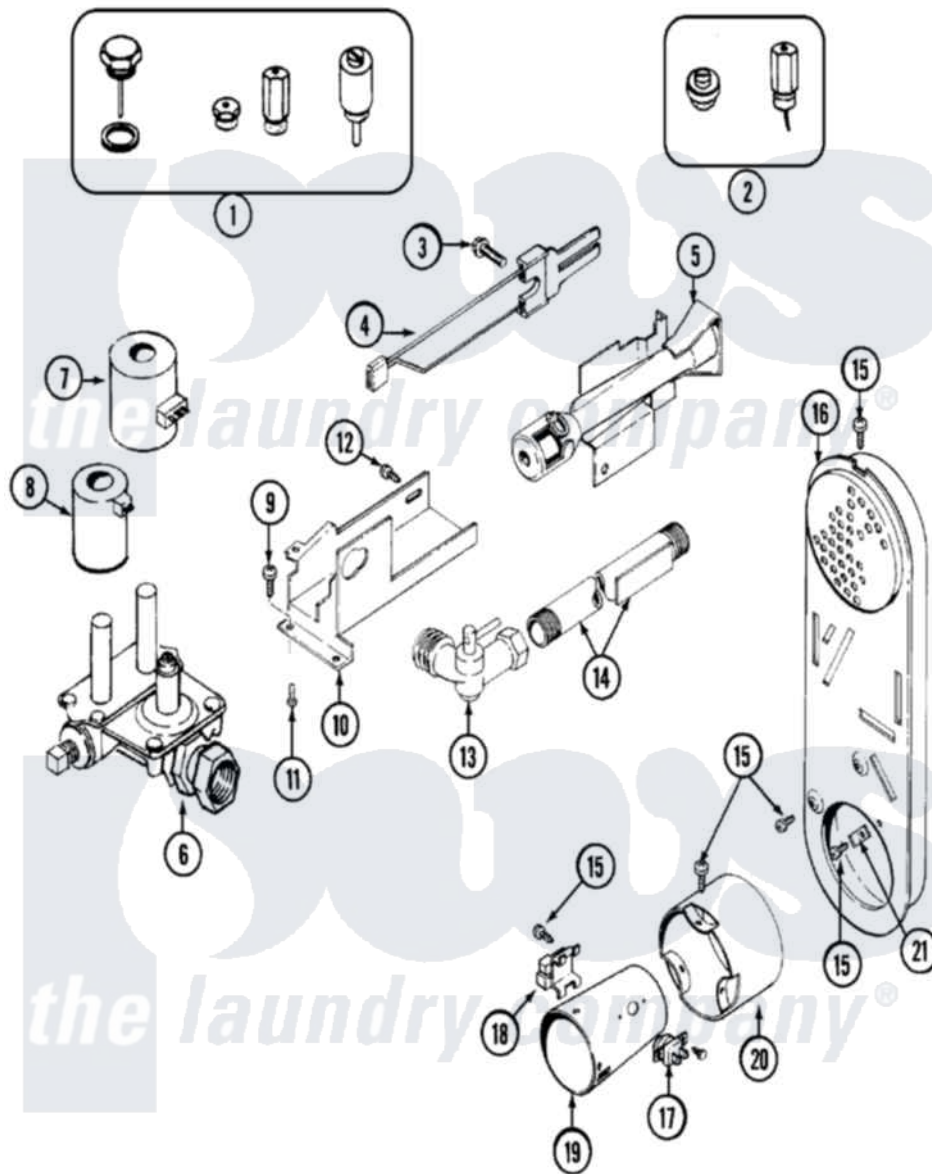

Maytag LDG8404AAE 05 - GAS VALVE

Maytag [Residential Maytag LDG8404AAE Dryer Parts](#) Parts Diagram 05 - GAS VALVE
 Click on the part number to view part

Item	Original Part Number	Replaced By	Status	Part Description
1	Y306195	MAL9000AXX		LP Gas Con
2	306204	33002924		Gas Conv K
3	304971			Screw Note: Screw, Igniter
4	304970	4391996		Ignitor
5	33001247	33002793		Burner Assembly
6	306176			Valve, Gas
7	306106			Coil, Holding And Booster--W
8	306105	694540		Coil, 60 Hz
9	Y313561			Screw---NA
10	314566			Gas Control Bracket
11	Y313559			Screw
12	314082	90767		Screw, 8A X 3/8 HeX Washer Head Tapping
"	314568	Y313559		Screw
13	Y303349			Angle Shut-Off, Gas Valve
14	Y303383	33001735		Pipe And Bracket Assembly Series 18 Not Needed Use

15	211294	90767	Vavle
			Screw, 8A X 3/8 HeX Washer Head Tapping
16	Y308504		Not Available
			INLET DUCT ASSEMBLY
17	303395		Thermostat, Hi-Limit
18	Y303377	338906	Radiant, Sensor
19	Y308548		Combustion Cone Assembly
20	Y303841		Cone, Extension
21	Y312890		Retainer, Heater Chamber