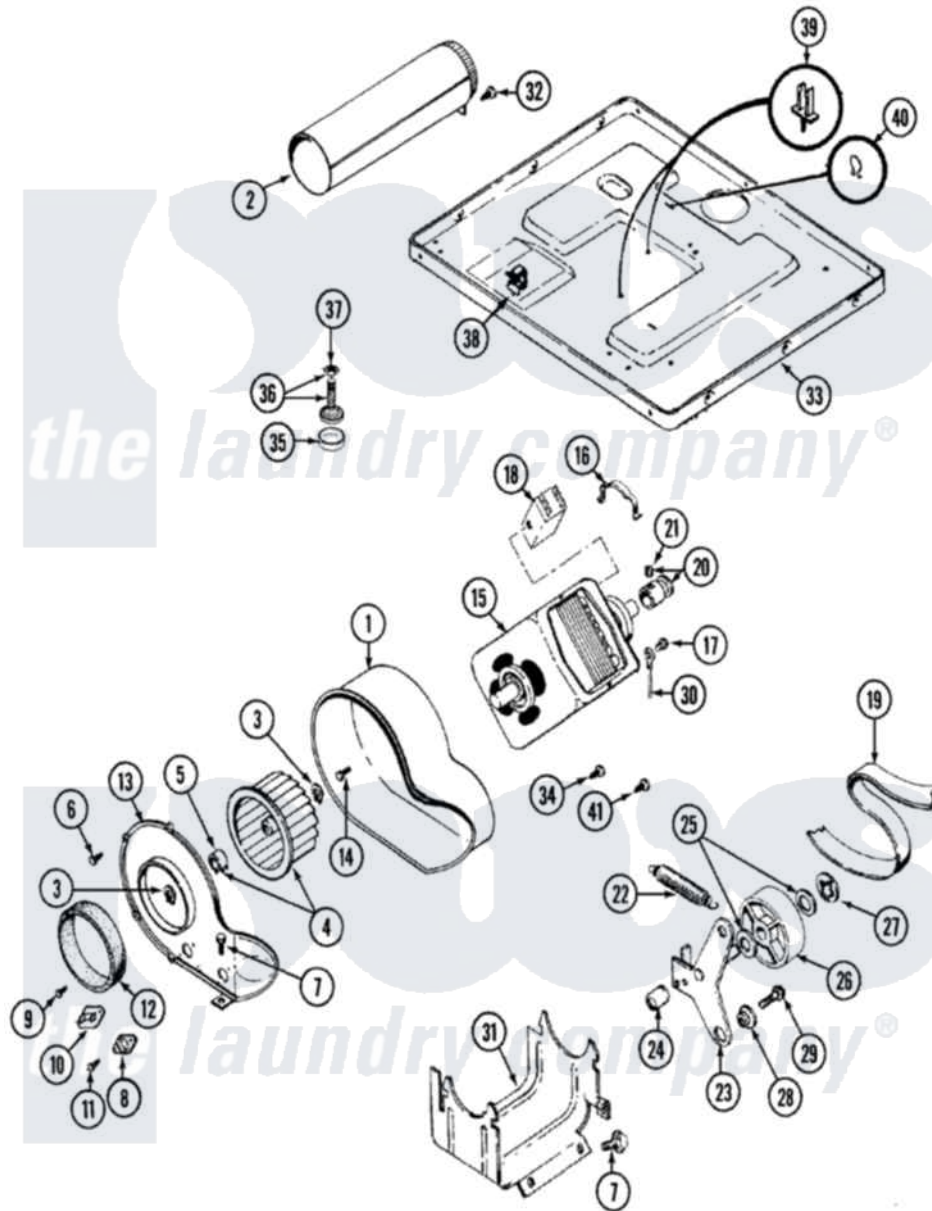

Maytag LDG8404AAE 06 - MOTOR DRIVE

Maytag [Residential Maytag LDG8404AAE Dryer Parts](#) Parts Diagram 06 - MOTOR DRIVE
 Click on the part number to view part

| Item | Original Part Number | Replaced By | Status | Part Description |
|------|-------------------------|---------------------------|--------|---|
| 1 | Y312893 | | | Housing, Blower |
| 2 | Y303442 | | | EXHAUST DUCT ASSEMBLY |
| 3 | 410233 | 9703438 | | Ring-Retrn |
| 4 | Y303836 | | | Blower Wheel Assembly And Clamp |
| 5 | 312967 | | | Clamp, Blower Housing |
| 6 | Y312961 | W10116751 | | Screw |
| 7 | Y313561 | | | Screw----NA |
| 8 | 307250 | | | Thermostat, Multi-Temp |
| 9 | 211294 | 90767 | | Screw, 8A X 3/8 HeX Washer Head Tapping |
| 10 | 306604 | | | Cut-Off, Thermal Part Not Used |
| 11 | 314848 | W10116760 | | Screw |
| 12 | Y312901 | | | Seal, Housing Cover |
| 13 | 314846 | | | Cover, Blower Housing |
| 14 | Y310632 | 1163839 | | Screw |