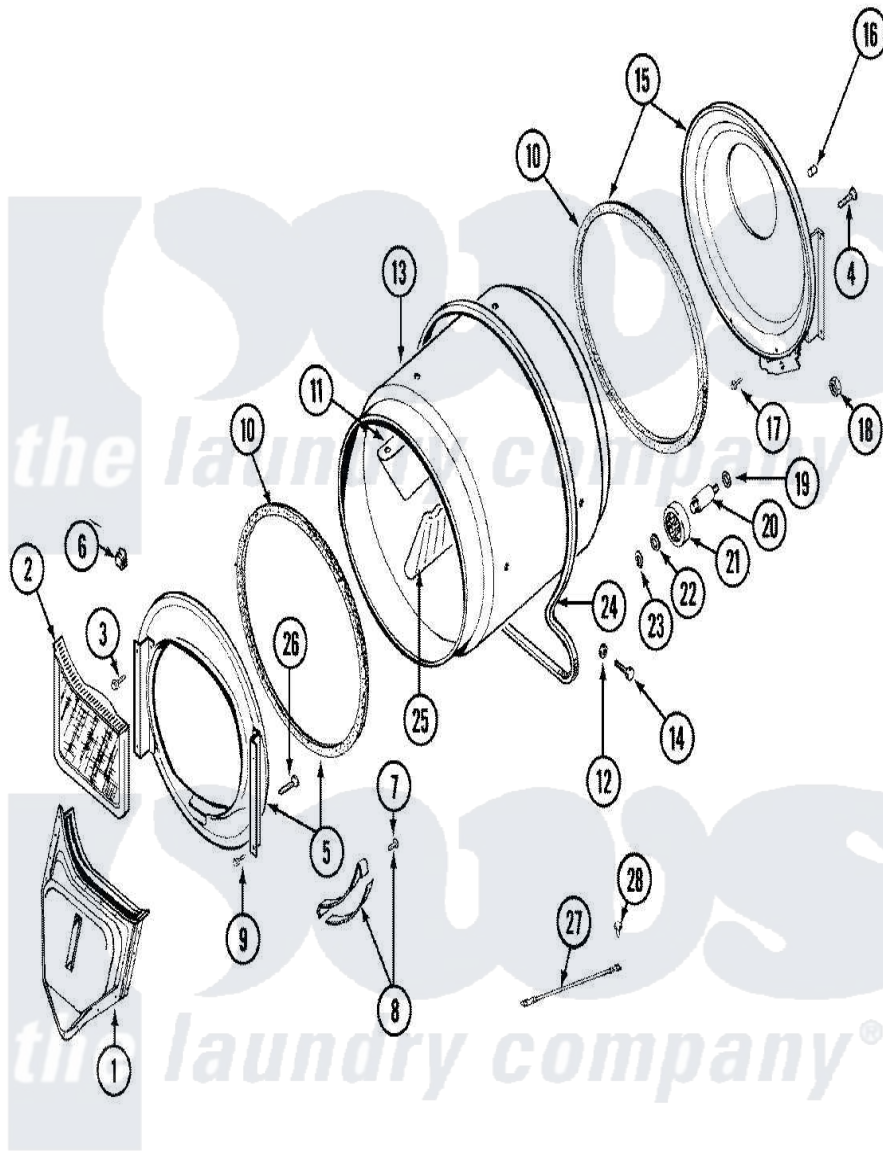

# Maytag LDG8404AAE 07 - TUMBLER

Maytag [Residential Maytag LDG8404AAE Dryer Parts](#) Parts Diagram 07 - TUMBLER  
 Click on the part number to view part

Item	Original Part Number	Replaced By	Status	Part Description
1	<a href="#">33001016</a>			Outlet Duct Assembly
2	33001171	<a href="#">33002970</a>		Lint Filte
3	313764		Not Available	SCREW
4	<a href="#">Y313561</a>			Screw----NA
5	<a href="#">33001179</a>			Front, Tumbler
6	<a href="#">Y310376</a>			Clip, Door Switch Harness
7	<a href="#">210720</a>			Rivet, Bearing To Tumbler Frmt
8	<a href="#">306508</a>			Tumbler Bearing Kit ----W
9	Y310632	<a href="#">1163839</a>		Screw
10	<a href="#">314820</a>			Seal, Tumbler
11	<a href="#">33001012</a>			Baffle
12	<a href="#">314158</a>			Washer, Baffle To Tumbler
13	33001108		Not Available	DRYER TUMBLER, W/O BAFFLES
14	<a href="#">Y310759</a>			Screw, Tumbler Baffles
15	<a href="#">33001178</a>			Back, Tumbler
16	313915	<a href="#">31-3915</a>		Tech Sheet

17	Y310632	<a href="#">1163839</a>	Screw
18	312538	<a href="#">33001443</a>	Nut, Hex
19	Y313347	<a href="#">312535</a>	Washer, Vault Mounting Brk.
20	Y312948	<a href="#">6-3129480</a>	Shaft- Tumbler
21	Y303373	<a href="#">12001541</a>	Drum Roller/Washer Assembly--W
22	<a href="#">312535</a>		Washer, Vault Mounting Brk.
23	410233	<a href="#">9703438</a>	Ring-Retrn
24	<a href="#">Y312959</a>		Poly "V" Belt For Tumbler
25	<a href="#">33001004</a>		Baffle, Tall
26	Y314110	<a href="#">33002917</a>	Screw, No.10-16
27	<a href="#">901220</a>		Ground Wire
28	910343	<a href="#">488234</a>	Screw 8-32 X 1/4