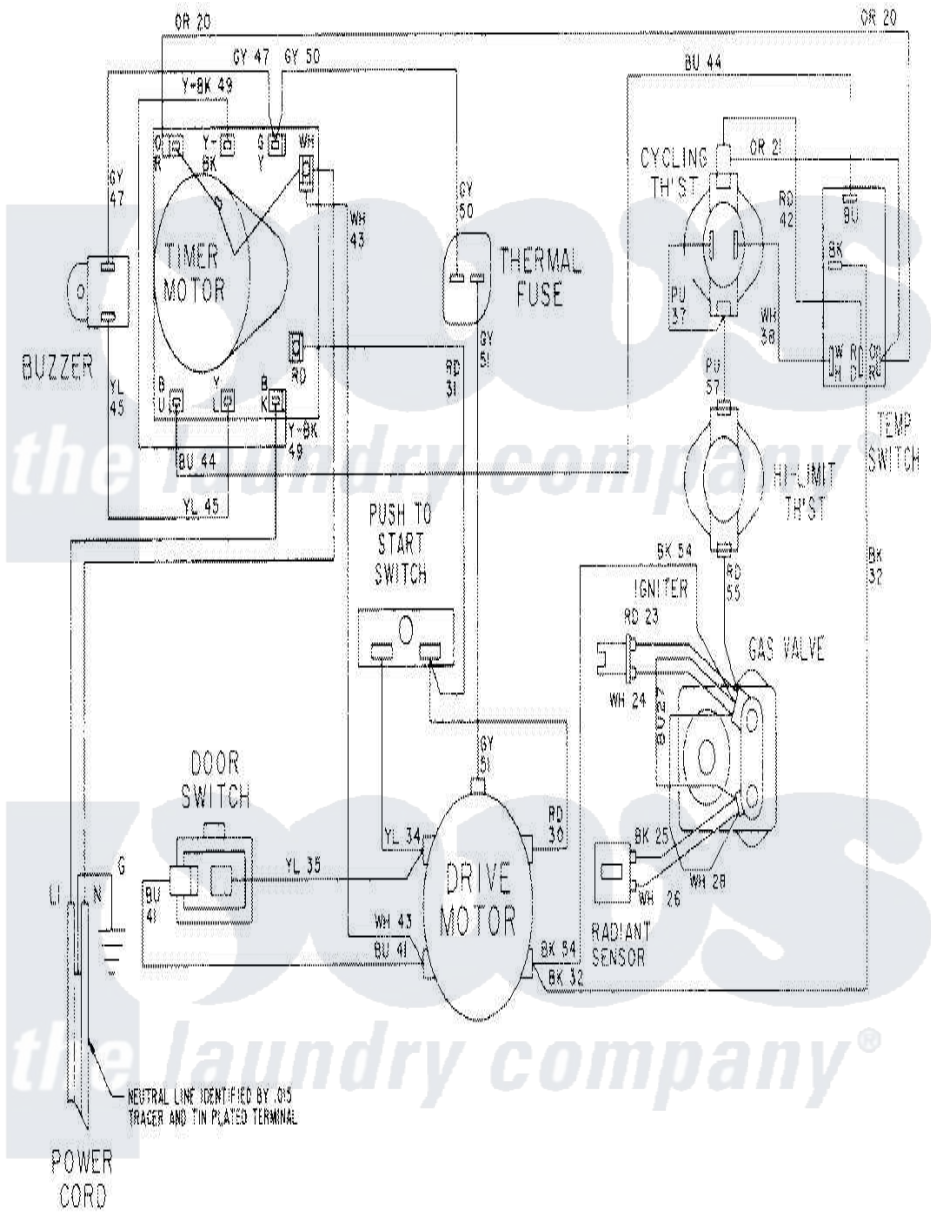

Maytag LDG8404AAE 08 - WIRING INFORMATION

Maytag Residential Maytag LDG8404AAE Dryer Parts Parts Diagram 08 - WIRING INFORMATION
 Click on the part number to view part

Item	Original Part Number	Replaced By	Status	Part Description
NI	15001568		Not Available	WIRING INFORMATION
"	15001029		Not Available	WIRING INFORMATION