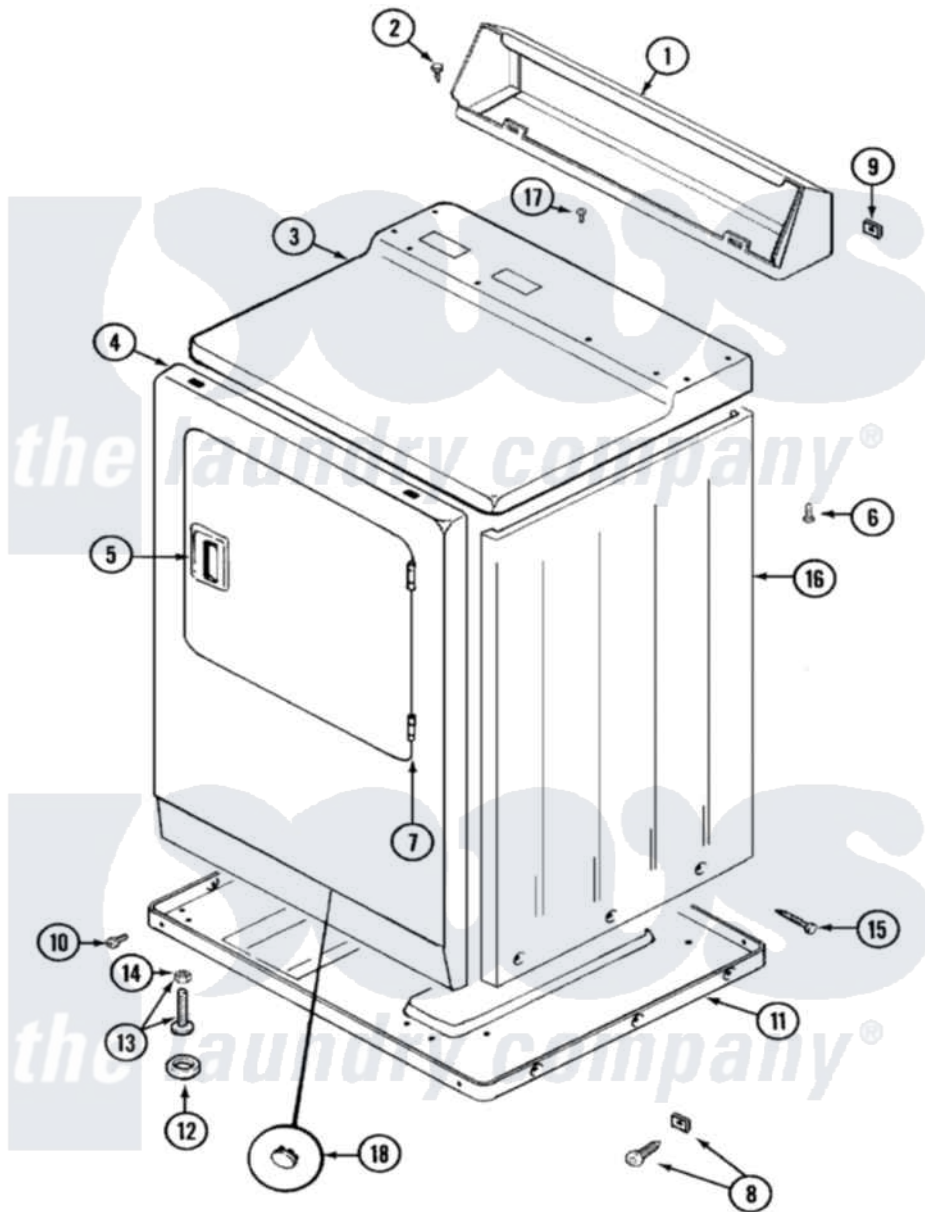

Maytag LDG8404AAL 01 - CABINET-FRONT

Maytag Residential Maytag LDG8404AAL Dryer Parts Parts Diagram 01 - CABINET-FRONT
 Click on the part number to view part

Item	Original Part Number	Replaced By	Status	Part Description
1	305193L			Console
2	216423	3370225		Screw
3	33001166		Not Available	COVER, TOP (ALM)---NA
4	33001258	33001242		Panel, Front
5	33001254	37001047		Handle, Door
6	214354			Screw, Top Cover To Cabnt.
7	33001230			Hinge, Door
8	204439			Screw And Fstner Assembly
9	215075			Fastener, Control Panel To Console
10	Y313561			Screw---NA
"	Y310632	1163839		Screw
11	Y303361		Not Available	BASE ASSY. (UPPER & LOWER)
12	Y314137			Foot, Rubber
13	Y305086			Adjustable Leg And Nut
14	Y052740	62739		Nut, Lock

15	213007		Xfor Cabinet See Cabinet, Back
16	33001160	Not Available	CABINET (ALM)
17	210186	3370225	Screw
18	33001168	Not Available	PLUG, SIGHT HOLE (ALM)