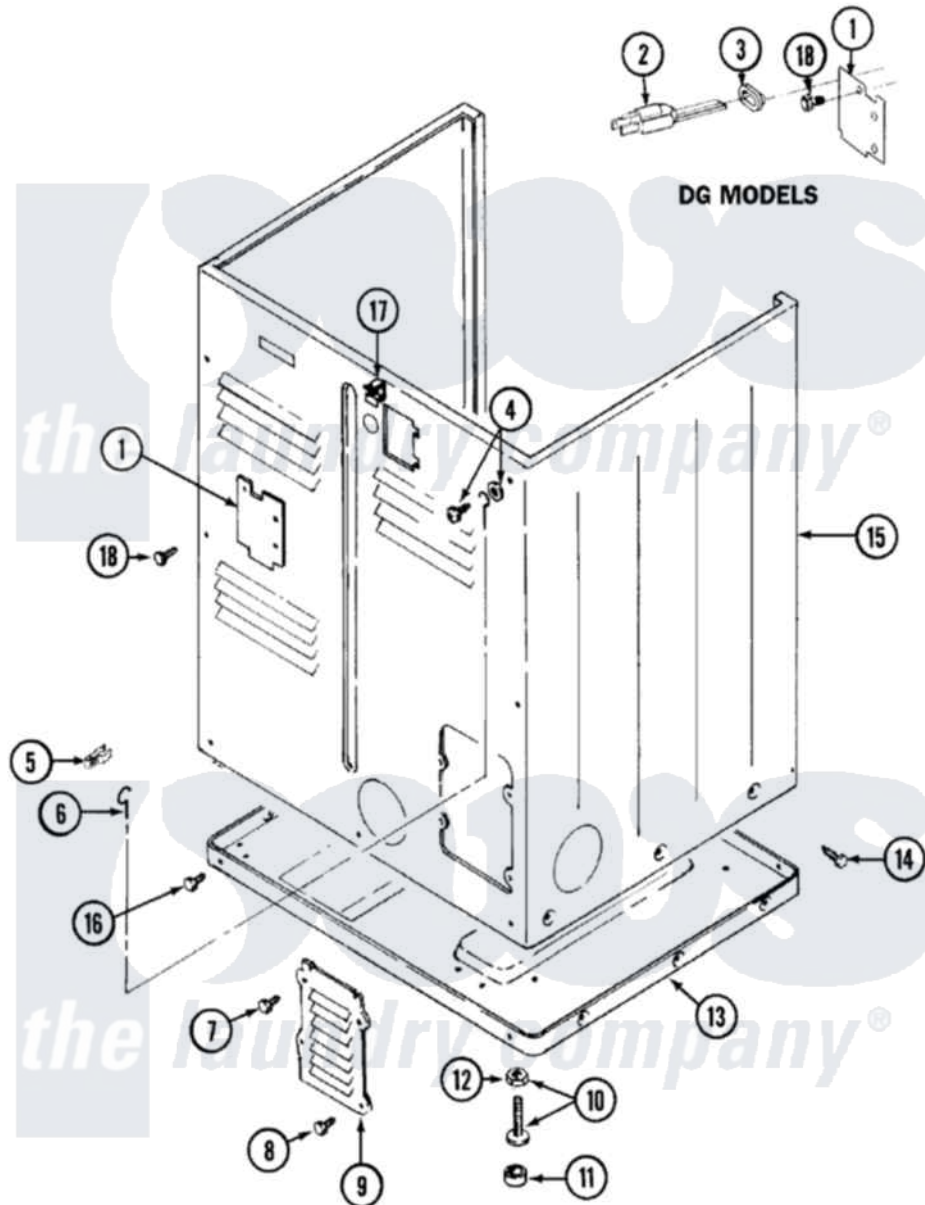

Maytag LDG8404AAL 02 - CABINET-REAR

Maytag [Residential Maytag LDG8404AAL Dryer Parts](#) Parts Diagram 02 - CABINET-REAR
 Click on the part number to view part

Item	Original Part Number	Replaced By	Status	Part Description
1	Y312905		Not Available	COVER, TERMINAL
2	33001246		Not Available	CORD, POWER
3	211881			Grommet, Cord Part Not Used- Gas Models Only
4	303846	22003781		Screw, Ground Strap
5	301548			Clamp, Ground Wire
6	204807			Ground Wire, Supp. Plte To Top Cover
7	Y313559			Screw
8	211294	90767		Screw, 8A X 3/8 HeX Washer Head Tapping
9	Y312951		Not Available	ACCESS COVER, BACK
10	Y305086			Adjustable Leg And Nut
11	Y314137			Foot, Rubber
12	Y052740	62739		Nut, Lock
13	Y303361		Not Available	BASE ASSY. (UPPER & LOWER)
14	213007			Xfor Cabinet See Cabinet,

14	Z13007		Back
15	33001160	Not Available	CABINET (ALM)
16	Y313561		Screw---NA
"	Y310632	1163839	Screw
17	Y310376		Clip, Door Switch Harness
18	Y313561		Screw---NA