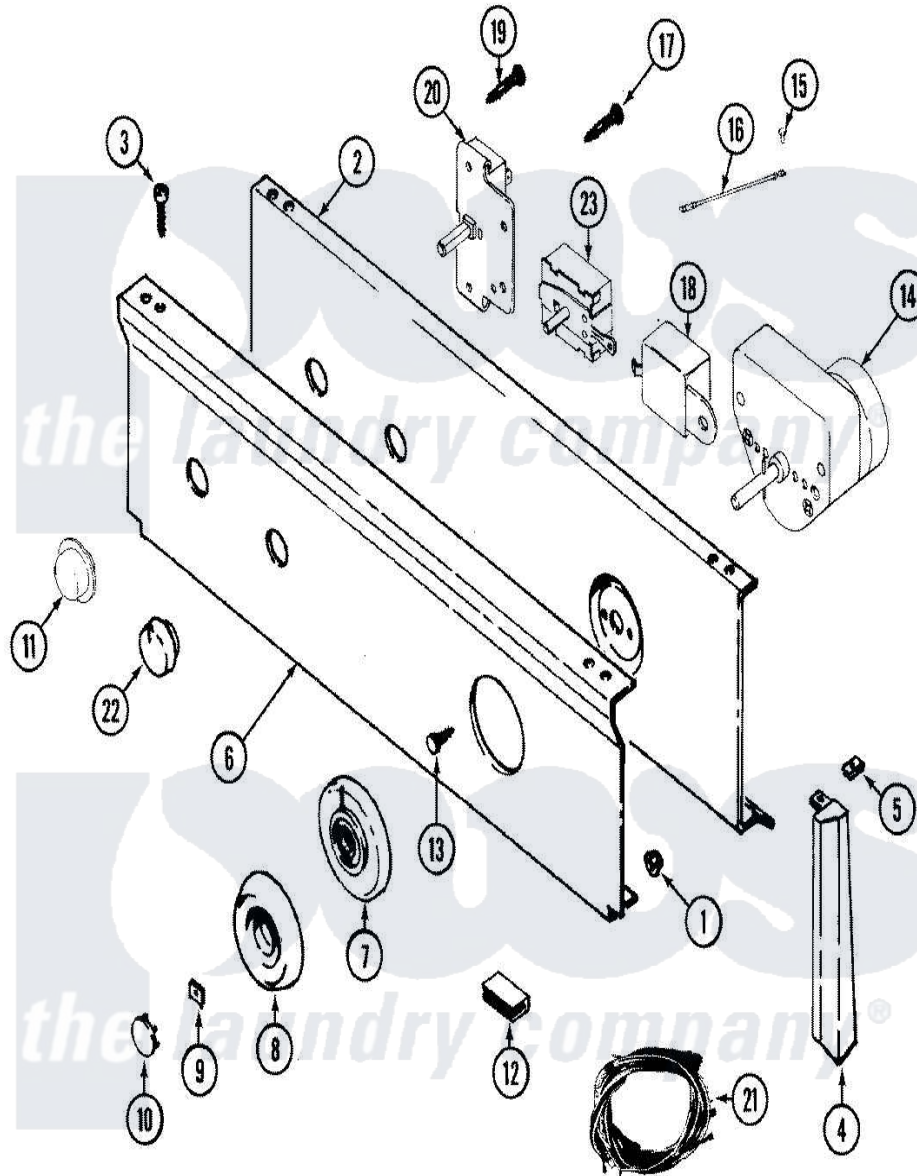

# Maytag LDG8404AAL 03 - CONTROL PANEL

Maytag [Residential Maytag LDG8404AAL Dryer Parts](#) Parts Diagram 03 - CONTROL PANEL  
 Click on the part number to view part

Item	Original Part Number	Replaced By	Status	Part Description
1	<a href="#">214872</a>			Palnut, End Cap Note: Nut, Lamp Holder
2	33001237		Not Available	PLATE, SUPPORT
3	314728	<a href="#">210932</a>		Screw, No.8 X 9/16 Ctsk Note: Screw, Inlet Duct
4	<a href="#">22001288</a>			End Cap, Control Panel
"	<a href="#">22001290</a>			End Cap, Control Panel
5	<a href="#">214894</a>			Fastener, End Cap
6	<a href="#">33001086</a>			Panel, Control
7	33001182		Not Available	SKIRT, TIMER DIAL (BLK)
8	<a href="#">315041</a>			Knob, Timer
9	<a href="#">312273</a>			Nut, Control Knob
10	216193		Not Available	CAP, TIMER KNOB (BLK)
11	<a href="#">33001184</a>			Button
12	<a href="#">214897</a>			Pad, Control Panel
13	315317	<a href="#">488234</a>		Screw 8-32 X 1/4
14	<a href="#">Y308254</a>			Timer

15	210186	<a href="#">3370225</a>	Screw
16	<a href="#">204807</a>		Ground Wire, Supp. Plte To Top Cover
17	315317	<a href="#">488234</a>	Screw 8-32 X 1/4
18	Y308205	<a href="#">33001623</a>	Buzzer, Non-Adjustable
19	315317	<a href="#">488234</a>	Screw 8-32 X 1/4
20	33001232		Not Available SWITCH, PUSH TO START
21	<a href="#">33001126</a>		Harness, Wire
"	<a href="#">33001352</a>		Wire Harness, Main
"	<a href="#">33001547</a>		Harness, Wire
22	<a href="#">22001267</a>		Knob, Selector Switch
23	33001228		Not Available SWITCH, TEMP. (3 POSITIONS)