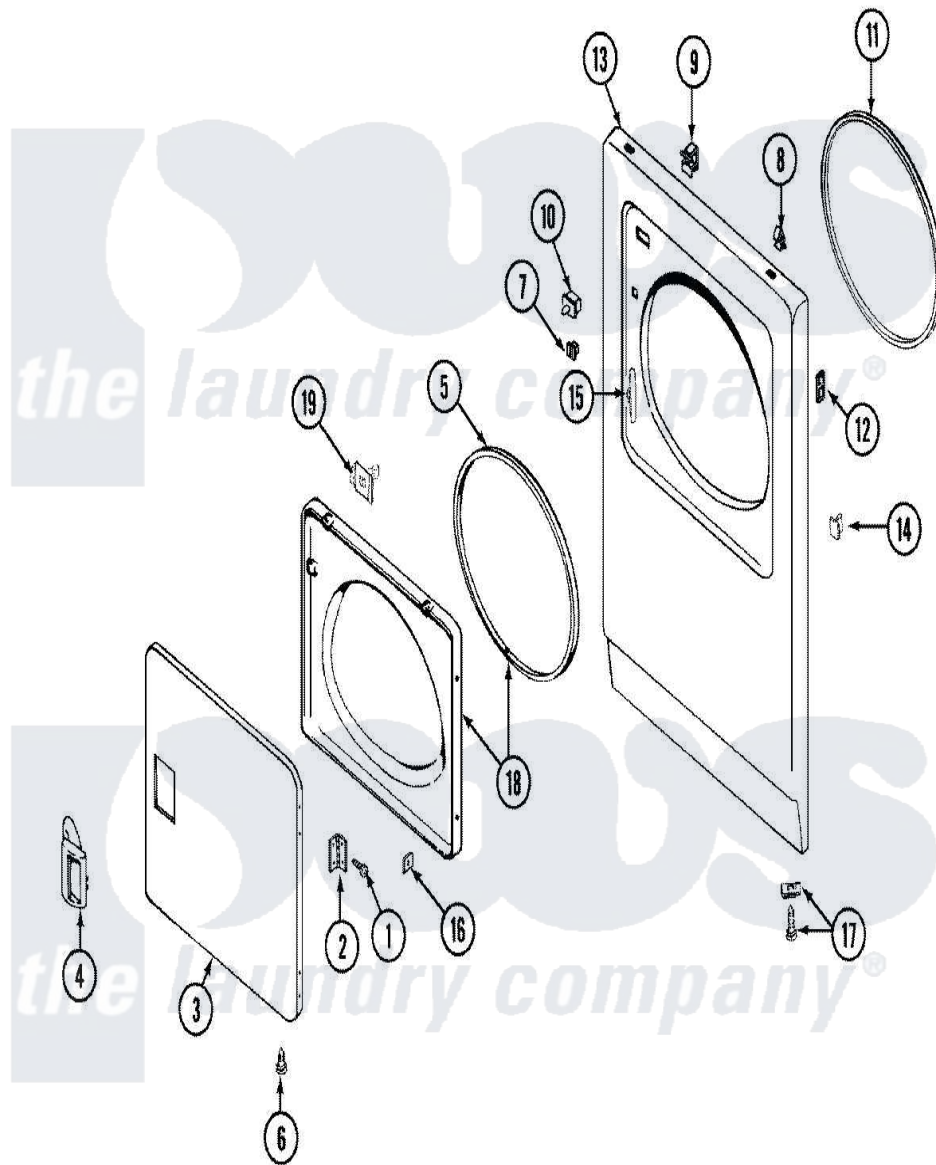

Maytag LDG8404AAL 04 - DOOR

Maytag [Residential Maytag LDG8404AAL Dryer Parts](#) Parts Diagram 04 - DOOR
 Click on the part number to view part

Item	Original Part Number	Replaced By	Status	Part Description
1	Y314062			Screw, Door Hinge And Panel
2	33001230			Hinge, Door
3	33001257	33001240		Door
4	33001254	37001047		Handle, Door
5	33001131			Seal, Door
6	33001168		Not Available	PLUG, SIGHT HOLE (ALM)
7	Y304578	LA-1003		Door Catch Kit
8	212982	22001650		Fastener, Spring
9	Y310376			Clip, Door Switch Harness
10	Y305753	W10169313		Switch-Dor
"	33001509	W10169313		Switch-Dor
11	314937			Seal, Front Panel
12	33001173		Not Available	NUT, SPEED
"	33001172		Not Available	SCREW, PLASTIC
13	33001258	33001242		Panel, Front
14	33001174	LA-1003		Door Catch Kit

15	33001176		Cover, Hinge Hole
16	Y313910		Clip, Door Liner To Outer Panel
17	204439		Screw And Fstner Assembly
18	33001243	Not Available	PANEL, INNER DOOR (W/SEAL)
19	33001305		Strike, Door