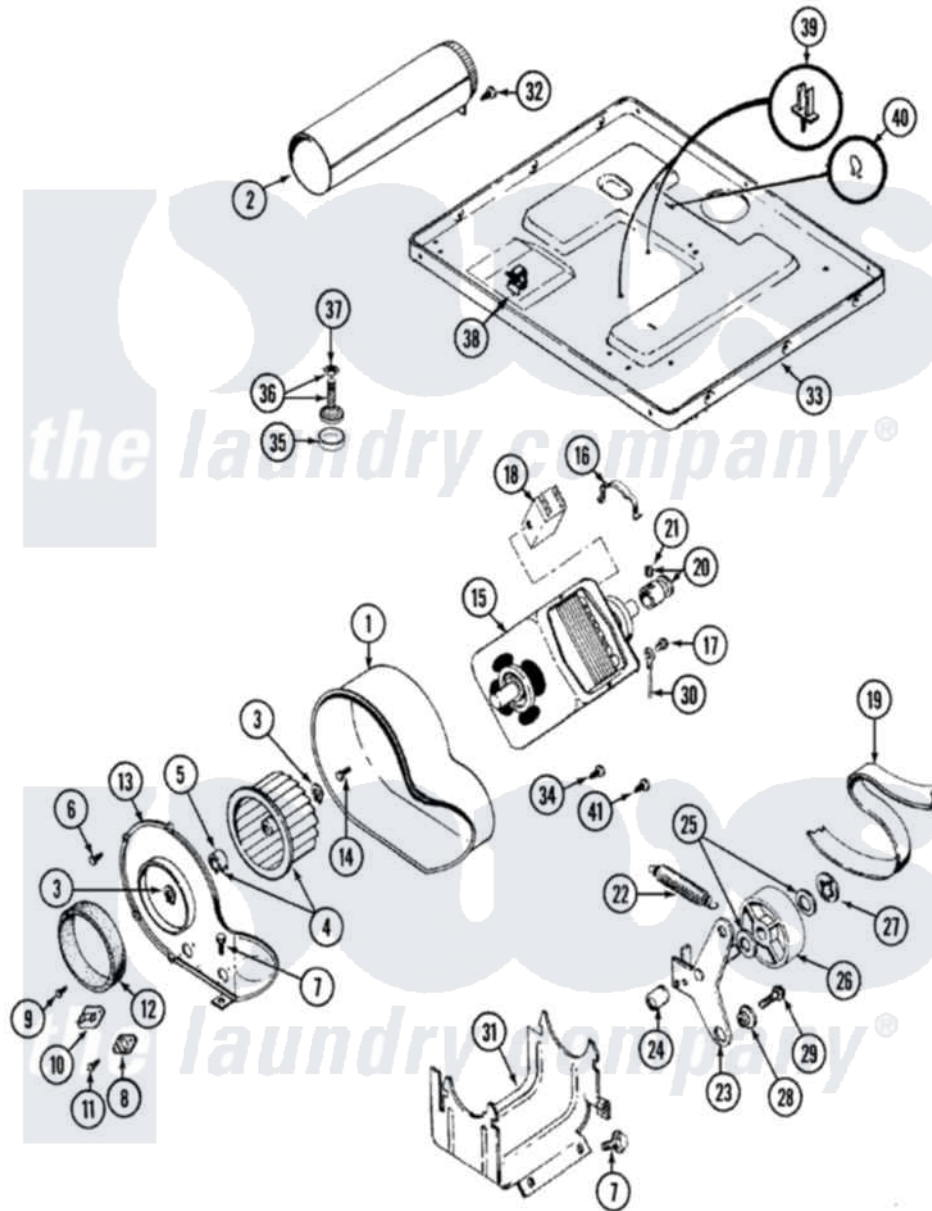

Maytag LDG8404AAL 06 - MOTOR DRIVE

Maytag [Residential Maytag LDG8404AAL Dryer Parts](#) Parts Diagram 06 - MOTOR DRIVE
 Click on the part number to view part

Item	Original Part Number	Replaced By	Status	Part Description
1	Y312893			Housing, Blower
2	Y303442			EXHAUST DUCT ASSEMBLY
3	410233	9703438		Ring-Retrn
4	Y303836			Blower Wheel Assembly And Clamp
5	312967			Clamp, Blower Housing
6	Y312961	W10116751		Screw
7	Y313561			Screw----NA
8	307250			Thermostat, Multi-Temp
9	211294	90767		Screw, 8A X 3/8 HeX Washer Head Tapping
10	306604			Cut-Off, Thermal Part Not Used
11	314848	W10116760		Screw
12	Y312901			Seal, Housing Cover
13	314846			Cover, Blower Housing
14	Y310632	1163839		Screw

15	Y303358	W10410999	Motor-Drive
16	Y015825		Clip, Motor To Motor Support
17	910343	488234	Screw 8-32 X 1/4
18	Y303877	Not Available	SWITCH, MOTOR EXTERNAL START No.303358-2, No.303358-4, 303358-7
"	Y303879		Switch, Motor External Start
"	306207	Not Available	(PROD. No.303358-8 & No.303358-9)
19	Y312959		Poly "V" Belt For Tumbler
20	Y305185	6-3051850	Pulley- MO
21	Y053241		Set Screw, Motor Pulley
22	Y303945		IDLER SPRING ASSY. W/PLUG
23	Y303363	6-3033630	Idler Arm
24	Y313582	W10116756	Spacer
25	Y312527		Washer, Idler Shaft
26	Y303705	6-3037050	Pulley- ID
27	312958	354987	Ring, Retaining
28	Y312894	315772	Sleeve, Idler Arm
29	Y014874		Screw, Idler Arm And Sleeve
30	901220		Ground Wire
31	312897	Not Available	SUPPORT, MOTOR
32	Y310632	1163839	Screw
33	Y305084		Base Assembly
34	211294	90767	Screw, 8A X 3/8 HeX Washer Head Tapping
35	Y314137		Foot, Rubber
36	Y305086		Adjustable Leg And Nut
37	Y052740	62739	Nut, Lock
38	Y310376		Clip, Door Switch Harness
39	315471	22003298	Retainer, Wire
40	410490		Spring, Retainer Wire Harness
41	Y312961	W10116751	Screw