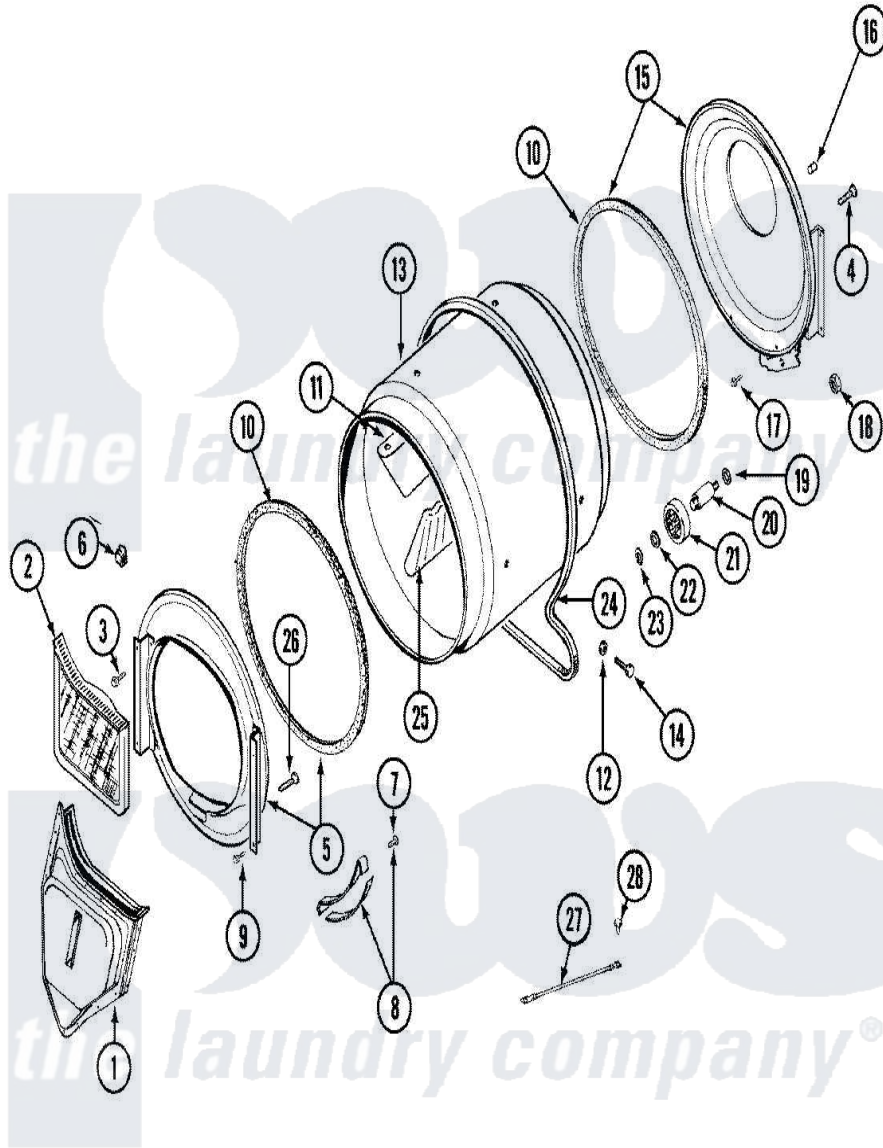

Maytag LDG8404AAL 07 - TUMBLER

Maytag [Residential Maytag LDG8404AAL Dryer Parts](#) Parts Diagram 07 - TUMBLER
 Click on the part number to view part

Item	Original Part Number	Replaced By	Status	Part Description
1	33001016			Outlet Duct Assembly
2	33001171	33002970		Lint Filte
3	313764		Not Available	SCREW
4	Y313561			Screw----NA
5	33001179			Front, Tumbler
6	Y310376			Clip, Door Switch Harness
7	210720			Rivet, Bearing To Tumbler Frmt
8	306508			Tumbler Bearing Kit ---W
9	Y310632	1163839		Screw
10	314820			Seal, Tumbler
11	33001012			Baffle
12	314158			Washer, Baffle To Tumbler
13	33001108		Not Available	DRYER TUMBLER, W/O BAFFLES
14	Y310759			Screw, Tumbler Baffles
15	33001178			Back, Tumbler
16	313915	31-3915		Tech Sheet

17	Y310632	1163839	Screw
18	312538	33001443	Nut, Hex
19	Y313347	312535	Washer, Vault Mounting Brk.
20	Y312948	6-3129480	Shaft- Tumbler
21	Y303373	12001541	Drum Roller/Washer Assembly--W
22	312535		Washer, Vault Mounting Brk.
23	410233	9703438	Ring-Retrn
24	Y312959		Poly "V" Belt For Tumbler
25	33001004		Baffle, Tall
26	Y314110	33002917	Screw, No.10-16
27	901220		Ground Wire
28	910343	488234	Screw 8-32 X 1/4