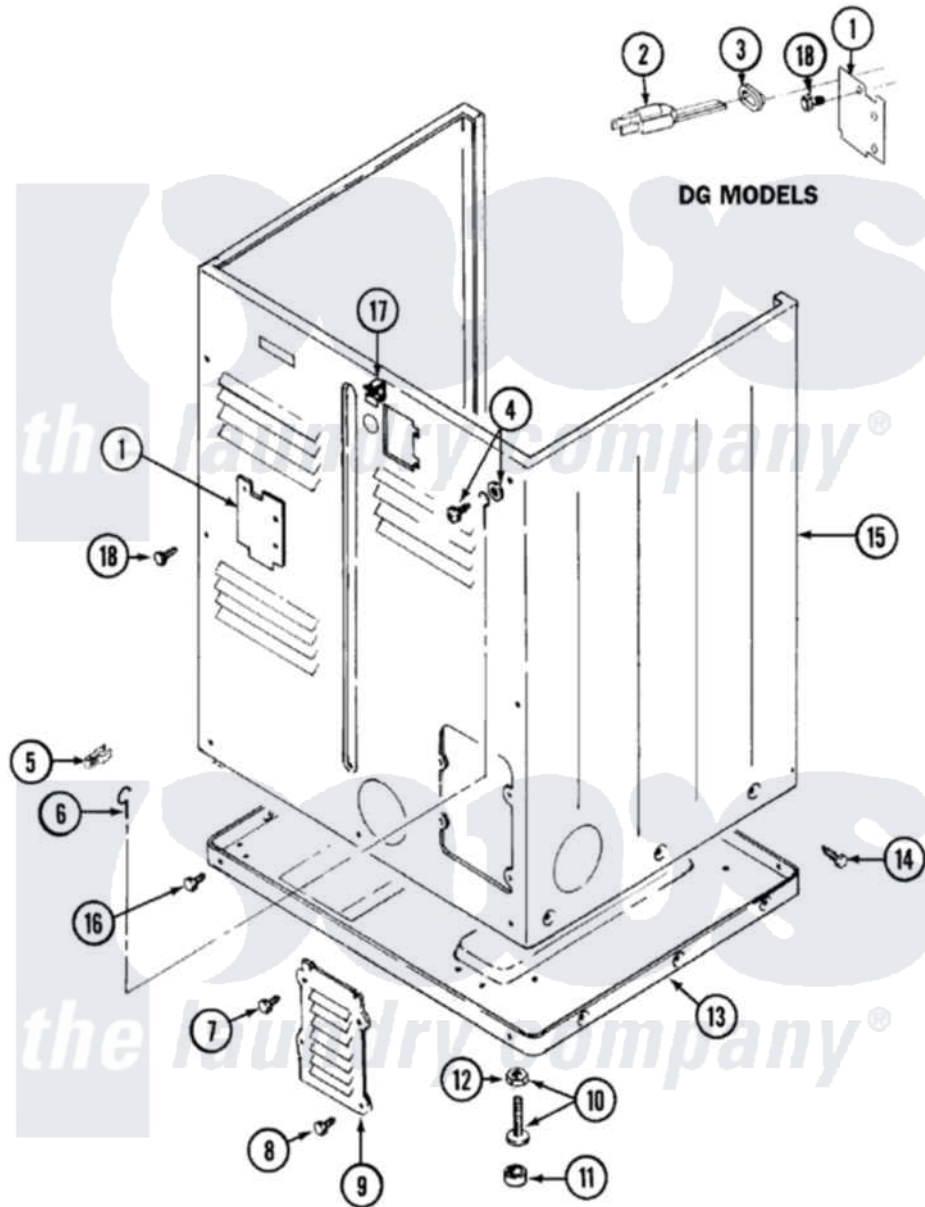

# Maytag LDG8404AAM 01 - CABINET-REAR

Maytag [Residential Maytag LDG8404AAM Dryer Parts](#) Parts Diagram 01 - CABINET-REAR  
 Click on the part number to view part

Item	Original Part Number	Replaced By	Status	Part Description
1	Y312905		Not Available	COVER, TERMINAL
2	33001246		Not Available	CORD, POWER
3	<a href="#">211881</a>			Grommet, Cord Part Not Used- Gas Models Only
4	303846	<a href="#">22003781</a>		Screw, Ground Strap
5	<a href="#">301548</a>			Clamp, Ground Wire
6	<a href="#">204807</a>			Ground Wire, Supp. Plte To Top Cover
7	<a href="#">Y313559</a>			Screw
8	211294	<a href="#">90767</a>		Screw, 8A X 3/8 HeX Washer Head Tapping
9	Y312951		Not Available	ACCESS COVER, BACK
10	<a href="#">Y305086</a>			Adjustable Leg And Nut
11	<a href="#">Y314137</a>			Foot, Rubber
12	Y052740	<a href="#">62739</a>		Nut, Lock
13	Y303361		Not Available	BASE ASSY. (UPPER & LOWER)
14	<a href="#">213007</a>			Xfor Cabinet See Cabinet,

14	<a href="#">Z13007</a>		Back
15	33001160	Not Available	CABINET (ALM)
16	<a href="#">Y313561</a>		Screw---NA
"	Y310632	<a href="#">1163839</a>	Screw
17	<a href="#">Y310376</a>		Clip, Door Switch Harness
18	<a href="#">Y313561</a>		Screw---NA