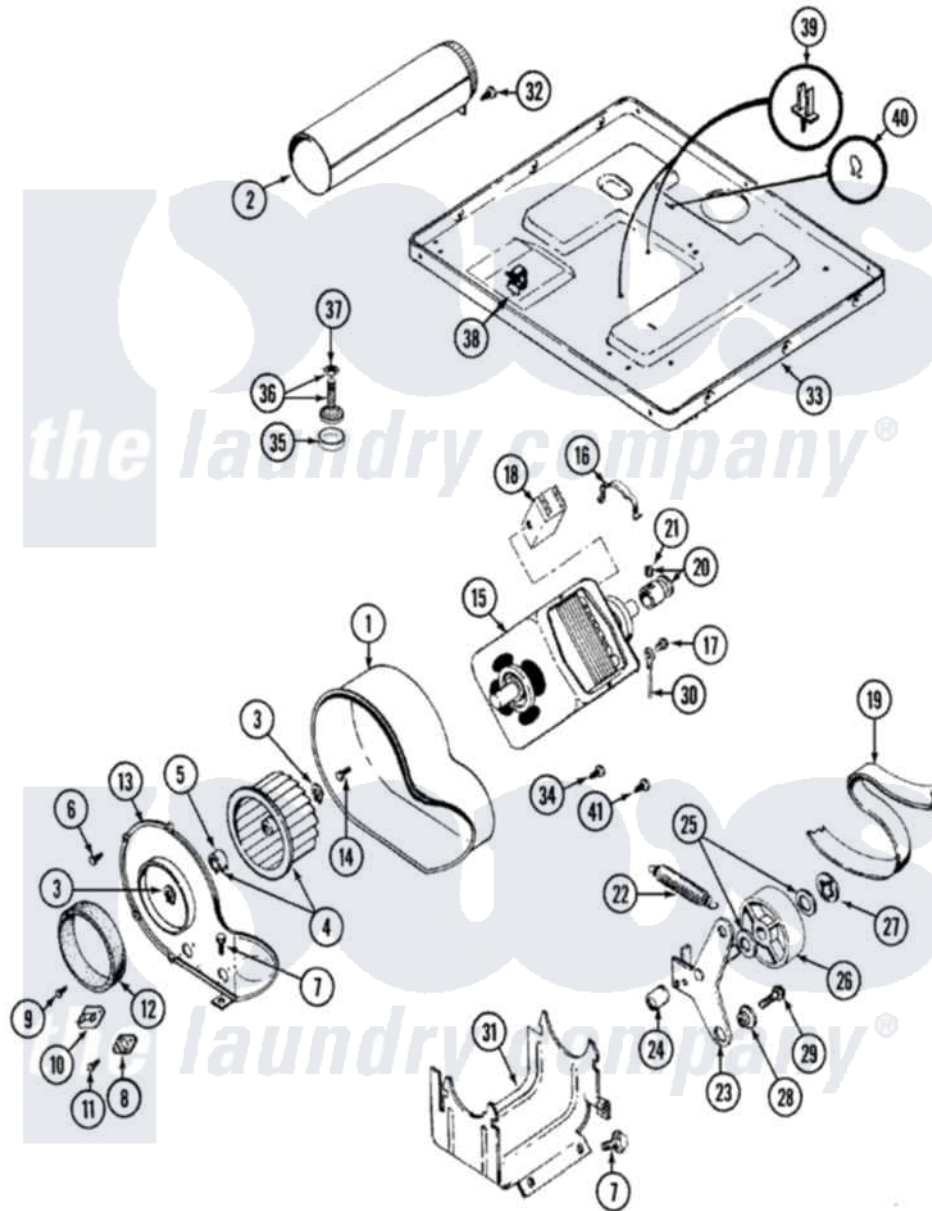

Maytag LDG8404AAM 05 - MOTOR DRIVE

Maytag [Residential Maytag LDG8404AAM Dryer Parts](#) Parts Diagram 05 - MOTOR DRIVE
 Click on the part number to view part

Item	Original Part Number	Replaced By	Status	Part Description
1	Y312893			Housing, Blower
2	Y303442			EXHAUST DUCT ASSEMBLY
3	410233	9703438		Ring-Retrn
4	Y303836			Blower Wheel Assembly And Clamp
5	312967			Clamp, Blower Housing
6	Y312961	W10116751		Screw
7	Y313561			Screw----NA
8	307250			Thermostat, Multi-Temp
9	211294	90767		Screw, 8A X 3/8 HeX Washer Head Tapping
10	306604			Cut-Off, Thermal Part Not Used
11	314848	W10116760		Screw
12	Y312901			Seal, Housing Cover
13	314846			Cover, Blower Housing
14	Y310632	1163839		Screw

15	Y303358	W10410999	Motor-Drive
16	Y015825		Clip, Motor To Motor Support
17	910343	488234	Screw 8-32 X 1/4
18	Y303877	Not Available	SWITCH, MOTOR EXTERNAL START No.303358-2, No.303358-4, 303358-7
"	Y303879		Switch, Motor External Start
"	306207	Not Available	(PROD. No.303358-8 & No.303358-9)
19	Y312959		Poly "V" Belt For Tumbler
20	Y305185	6-3051850	Pulley- MO
21	Y053241		Set Screw, Motor Pulley
22	Y303945		IDLER SPRING ASSY. W/PLUG
23	Y303363	6-3033630	Idler Arm
24	Y313582	W10116756	Spacer
25	Y312527		Washer, Idler Shaft
26	Y303705	6-3037050	Pulley- ID
27	312958	354987	Ring, Retaining
28	Y312894	315772	Sleeve, Idler Arm
29	Y014874		Screw, Idler Arm And Sleeve
30	901220		Ground Wire
31	312897	Not Available	SUPPORT, MOTOR
32	Y310632	1163839	Screw
33	Y305084		Base Assembly
34	211294	90767	Screw, 8A X 3/8 HeX Washer Head Tapping
35	Y314137		Foot, Rubber
36	Y305086		Adjustable Leg And Nut
37	Y052740	62739	Nut, Lock
38	Y310376		Clip, Door Switch Harness
39	315471	22003298	Retainer, Wire
40	410490		Spring, Retainer Wire Harness
41	Y312961	W10116751	Screw