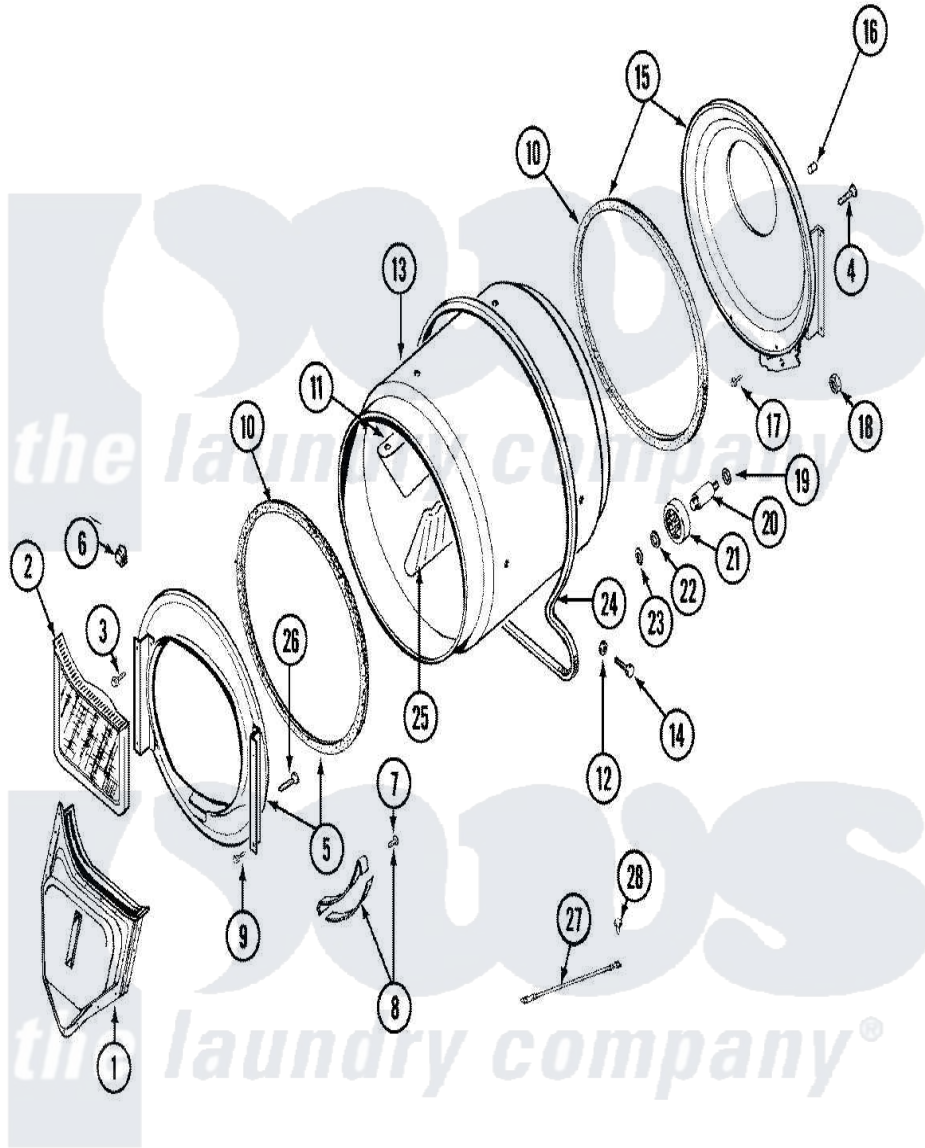

Maytag LDG8404AAM 06 - TUMBLER

Maytag Residential Maytag LDG8404AAM Dryer Parts Parts Diagram 06 - TUMBLER
 Click on the part number to view part

Item	Original Part Number	Replaced By	Status	Part Description
1	33001016			Outlet Duct Assembly
2	33001171	33002970		Lint Filte
3	313764		Not Available	SCREW
4	Y313561			Screw----NA
5	33001179			Front, Tumbler
6	Y310376			Clip, Door Switch Harness
7	210720			Rivet, Bearing To Tumbler Frmt
8	306508			Tumbler Bearing Kit ----W
9	Y310632	1163839		Screw
10	314820			Seal, Tumbler
11	33001012			Baffle
12	314158			Washer, Baffle To Tumbler
13	33001108		Not Available	DRYER TUMBLER, W/O BAFFLES
14	Y310759			Screw, Tumbler Baffles
15	33001178			Back, Tumbler
16	313915	31-3915		Tech Sheet

17	Y310632	1163839	Screw
18	312538	33001443	Nut, Hex
19	Y313347	312535	Washer, Vault Mounting Brk.
20	Y312948	6-3129480	Shaft- Tumbler
21	Y303373	12001541	Drum Roller/Washer Assembly--W
22	312535		Washer, Vault Mounting Brk.
23	410233	9703438	Ring-Retrn
24	Y312959		Poly "V" Belt For Tumbler
25	33001004		Baffle, Tall
26	Y314110	33002917	Screw, No.10-16
27	901220		Ground Wire
28	910343	488234	Screw 8-32 X 1/4