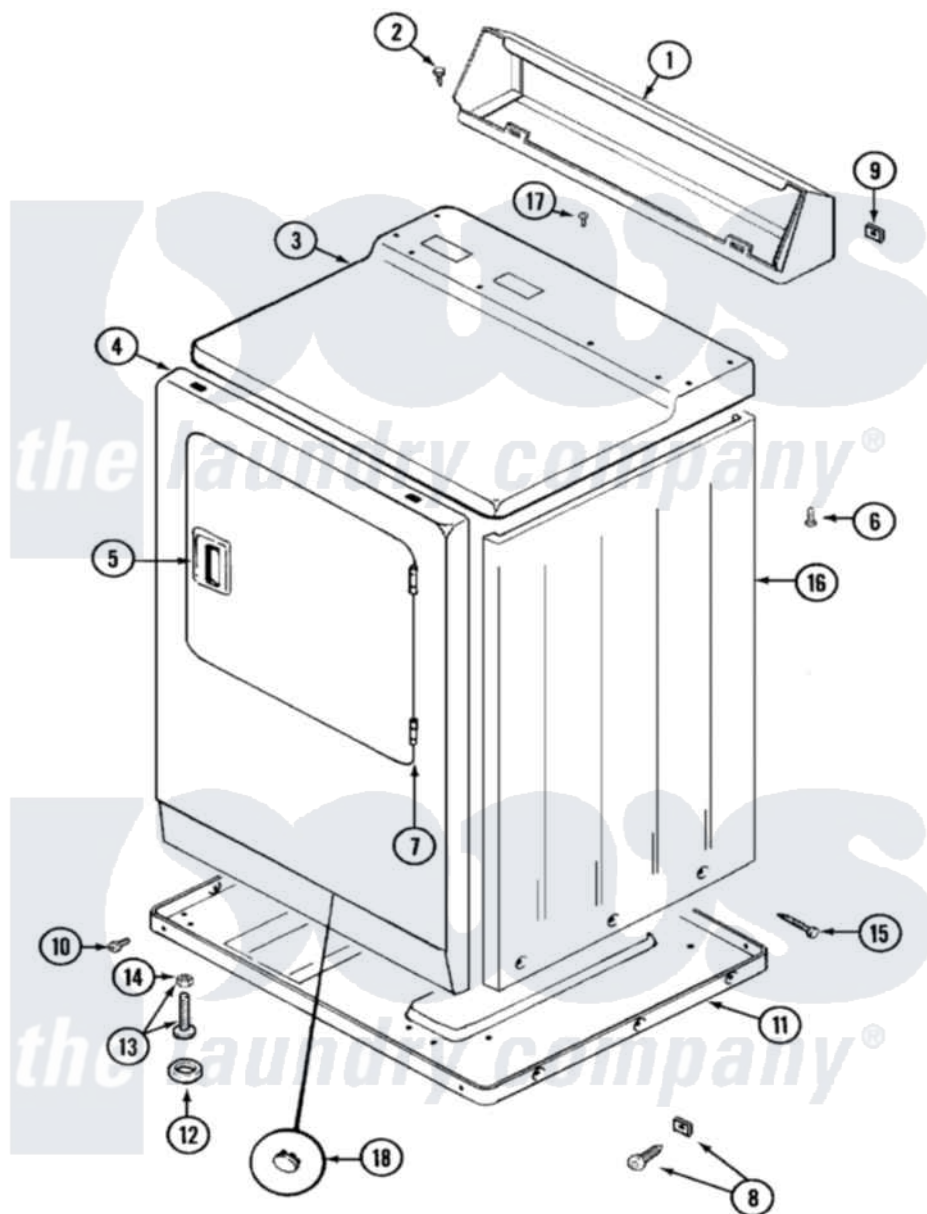

Maytag LDG8404ABE 01 - CABINET-FRONT

Maytag Residential Maytag LDG8404ABE Dryer Parts Parts Diagram 01 - CABINET-FRONT
 Click on the part number to view part

Item	Original Part Number	Replaced By	Status	Part Description
1	Y305193			Console
2	216423	3370225		Screw
3	33001165			Top Cover Assembly
4	33001242			Panel, Front
5	33001241			Handle, Door
6	214354			Screw, Top Cover To Cabnt.
7	33001230			Hinge, Door
8	204439			Screw And Fstner Assembly
9	215075			Fastener, Control Panel To Console
10	Y313561			Screw---NA
"	Y310632	1163839		Screw
11	Y303361		Not Available	BASE ASSY. (UPPER & LOWER)
12	Y314137			Foot, Rubber
13	Y305086			Adjustable Leg And Nut
14	Y052740	62739		Nut, Lock

15	213007		Xfor Cabinet See Cabinet, Back
16	33001159	33001327	Cabinet
17	210186	3370225	Screw
18	33001132	33002342	Plug, Sifht Hole