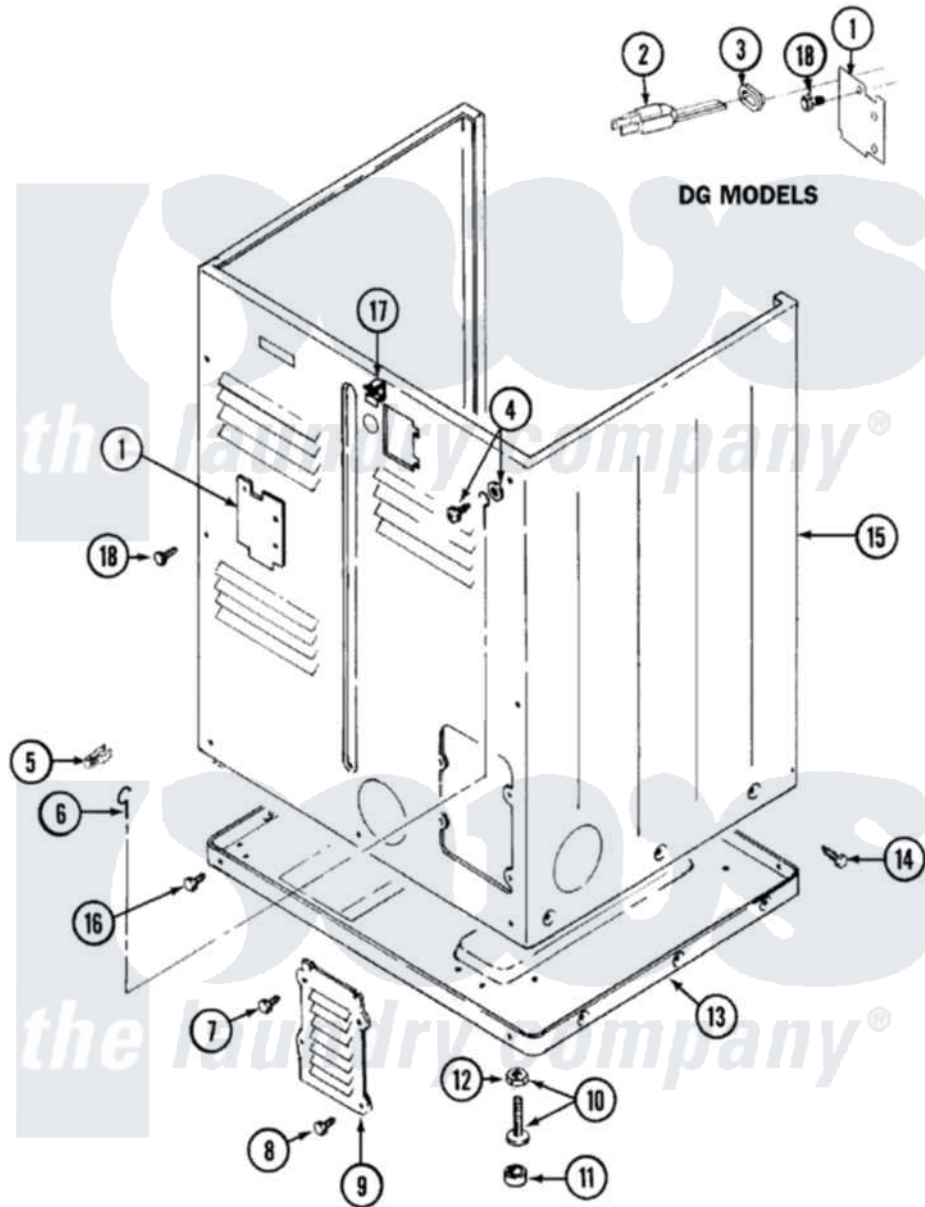

Maytag LDG8404ABE 02 - CABINET-REAR

Maytag [Residential Maytag LDG8404ABE Dryer Parts](#) Parts Diagram 02 - CABINET-REAR
 Click on the part number to view part

Item	Original Part Number	Replaced By	Status	Part Description
1	Y312905		Not Available	COVER, TERMINAL
2	33001246		Not Available	CORD, POWER
3	211881			Grommet, Cord Part Not Used- Gas Models Only
4	303846	22003781		Screw, Ground Strap
5	301548			Clamp, Ground Wire
6	204807			Ground Wire, Supp. Plte To Top Cover
7	Y313559			Screw
8	211294	90767		Screw, 8A X 3/8 HeX Washer Head Tapping
9	Y312951		Not Available	ACCESS COVER, BACK
10	Y305086			Adjustable Leg And Nut
11	Y314137			Foot, Rubber
12	Y052740	62739		Nut, Lock
13	Y303361		Not Available	BASE ASSY. (UPPER & LOWER)
14	213007			Xfor Cabinet See Cabinet,

14	Z13007		Back
15	33001159	33001327	Cabinet
16	Y313561		Screw---NA
"	Y310632	1163839	Screw
17	Y310376		Clip, Door Switch Harness
18	Y313561		Screw---NA