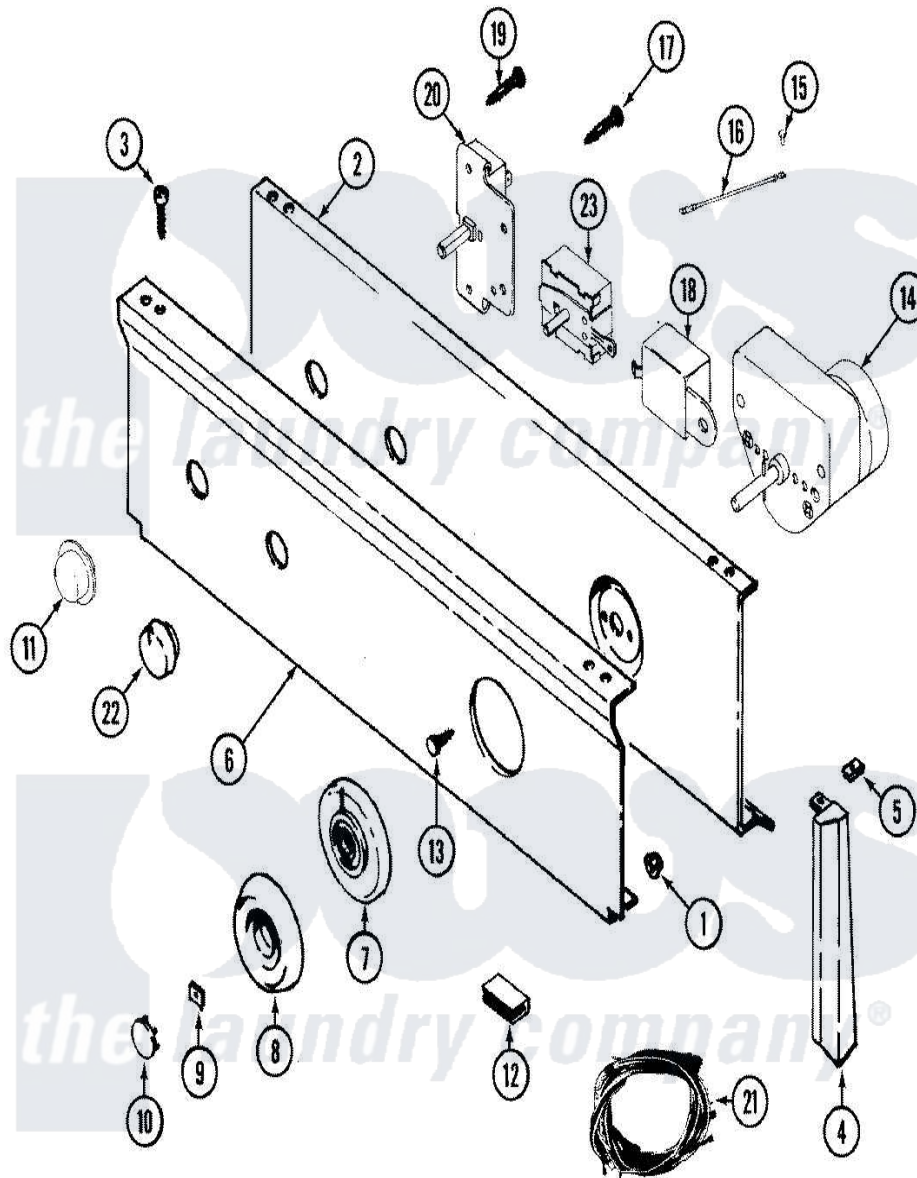

# Maytag LDG8404ABE 03 - CONTROL PANEL

Maytag Residential Maytag LDG8404ABE Dryer Parts Parts Diagram 03 - CONTROL PANEL  
 Click on the part number to view part

Item	Original Part Number	Replaced By	Status	Part Description
1	<a href="#">214872</a>			Palnut, End Cap Note: Nut, Lamp Holder
2	33001237		Not Available	PLATE, SUPPORT
3	<a href="#">210932</a>			Screw, No.8 X 9/16 Ctsk Note: Screw, Inlet Duct
4	22001289		Not Available	END CAP, CTRL. PNL. (LT-WHT)
"	<a href="#">22001291</a>			End Cap, Control Panel
"	<a href="#">22001564</a>			Cap, End
"	22001565		Not Available	CAP, END (LT-WHT)
5	<a href="#">214894</a>			Fastener, End Cap
6	<a href="#">33001065</a>			Panel, Control
7	<a href="#">33001183</a>			Skirt, Timer Dial
8	<a href="#">33001255</a>			Knob, Timer
9	<a href="#">312273</a>			Nut, Control Knob
10	216250	<a href="#">22001446</a>		Cap, Knob
11	33001185	<a href="#">33001187</a>		Button

12	<a href="#">214897</a>		Pad, Control Panel
13	315317	<a href="#">488234</a>	Screw 8-32 X 1/4
14	<a href="#">Y308254</a>		Timer
15	210186	<a href="#">3370225</a>	Screw
16	<a href="#">204807</a>		Ground Wire, Supp. Plte To Top Cover
17	315317	<a href="#">488234</a>	Screw 8-32 X 1/4
18	Y308205	<a href="#">33001623</a>	Buzzer, Non-Adjustable
19	315317	<a href="#">488234</a>	Screw 8-32 X 1/4
20	33001232	Not Available	SWITCH, PUSH TO START
21	<a href="#">33001547</a>		Harness, Wire
"	<a href="#">33001126</a>		Harness, Wire
"	<a href="#">33001352</a>		Wire Harness, Main
22	22001268	Not Available	KNOB ASSY. (WHT)
23	33001228	Not Available	SWITCH, TEMP. (3 POSITIONS)
24	33001266	Not Available	MANUAL, USE & CARE (FRENCH)